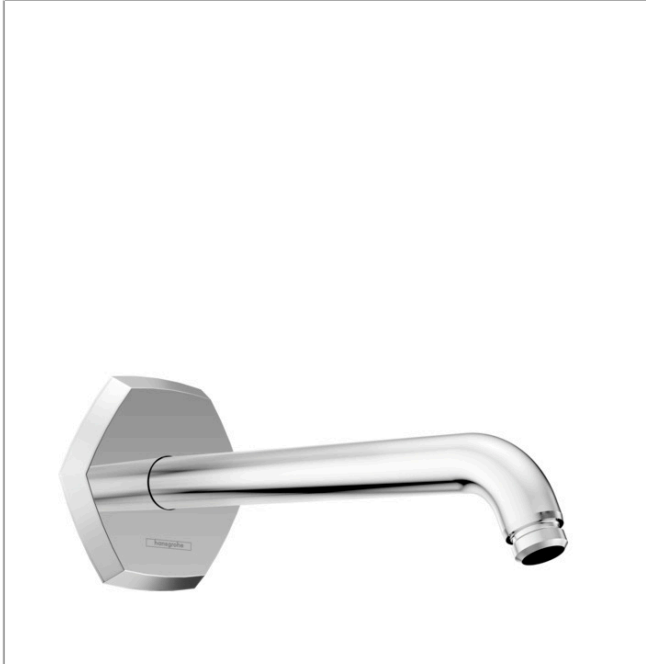

**Locarno
Showerarm, 9"**

Finishes : **chrome** Part no. : **04826000**

Description

Features

- Escutcheon, Showerarm

Product image

Scale drawing