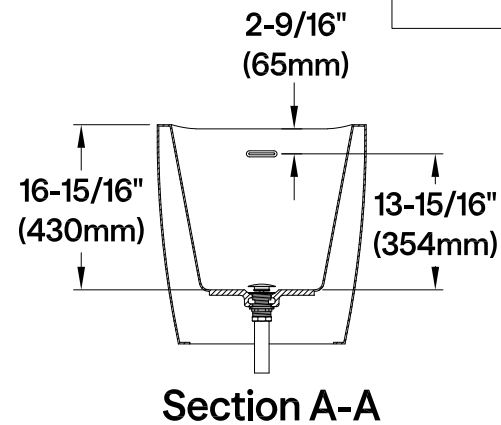

VTRS482627

48" Acrylic Freestanding Tub with Drain

Drain Hole Size Scale (3:1)

View B Scale (5:1)

M14 x 120 (2 pcs)
M14 x 100 (2 pcs)