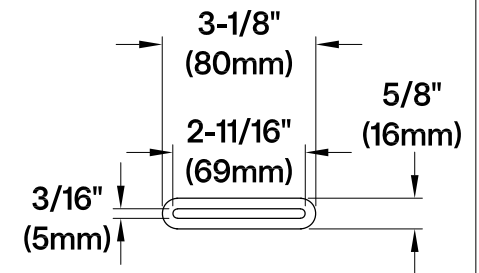

VTRS482627

48" Acrylic Freestanding Tub with Drain

Drain Hole Size Scale (3:1)

View B Scale (5:1)

M14 x 120 (2 pcs)
M14 x 100 (2 pcs)