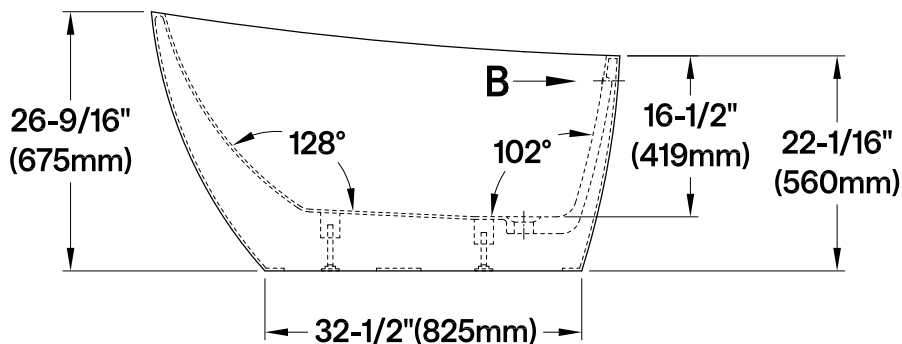

VTRS482627

48" Acrylic Freestanding Tub with Drain

Drain Hole Size Scale (3:1)

View B Scale (5:1)

M14 x 120 (2 pcs)
M14 x 100 (2 pcs)