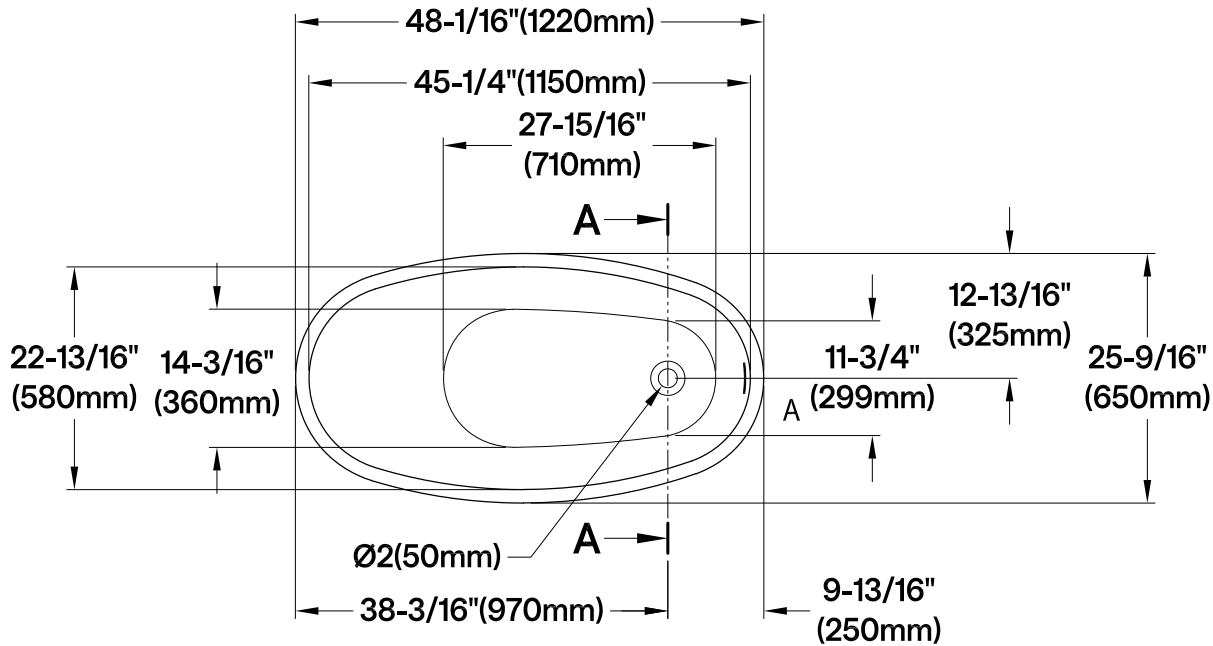

VTRS482627

48" Acrylic Freestanding Tub with Drain

Drain Hole Size Scale (3:1)

View B Scale (5:1)

M14 x 120 (2 pcs)
M14 x 100 (2 pcs)