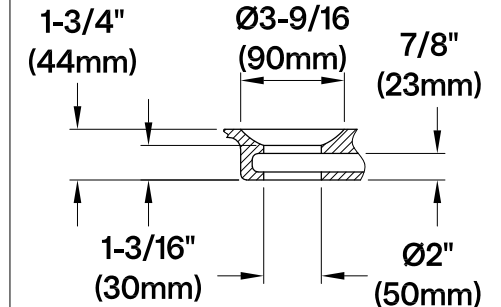

VTRS482627

48" Acrylic Freestanding Tub with Drain

Drain Hole Size Scale (3:1)

View B Scale (5:1)

M14 x 120 (2 pcs)
M14 x 100 (2 pcs)