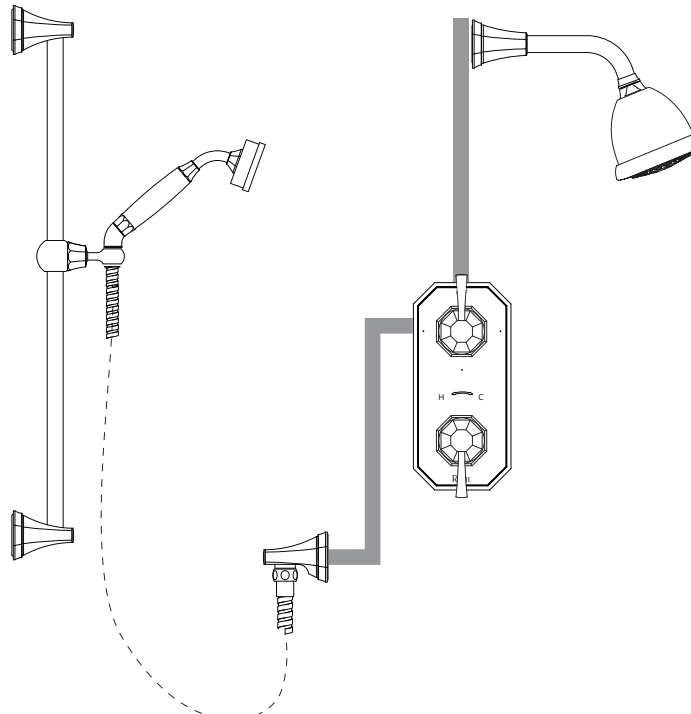

WARRANTY

- Limited Lifetime Warranty

Consult your local ROHL showroom for additional information and specifications. For complete warranty details and a list of showrooms, go to www.rohlhome.com.