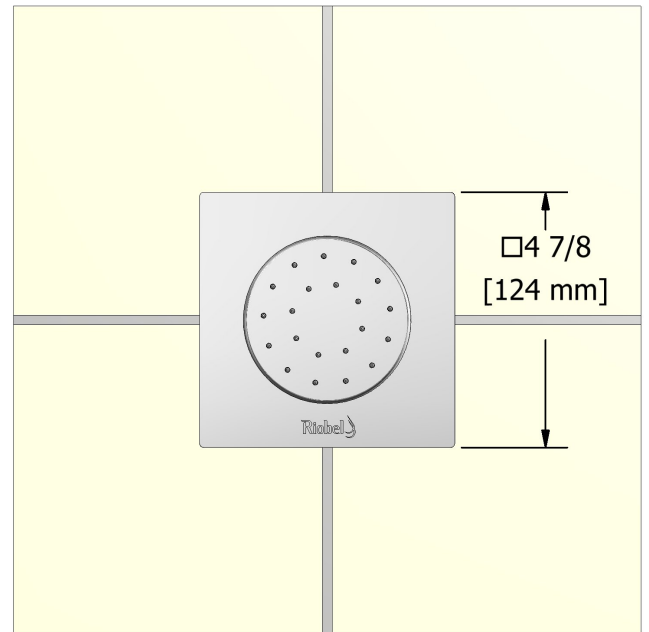

Sizes, models and finishes may differ from thoses presented.

Warranty

This **Riobel Inc.** product you have purchased carries a Limited Lifetime Warranty on the chrome, PVD finish, blacks and all working parts and is guaranteed from the initial purchase date against all manufacturing defects. All other finishes, including plastic components, are guaranteed for one year. All electric and/or electronic parts are covered by a 5-year limited warranty.

Customer Service

Ontario, West Canada : 888-287-5354 Quebec, Maritimes, United States : 866-473-8442