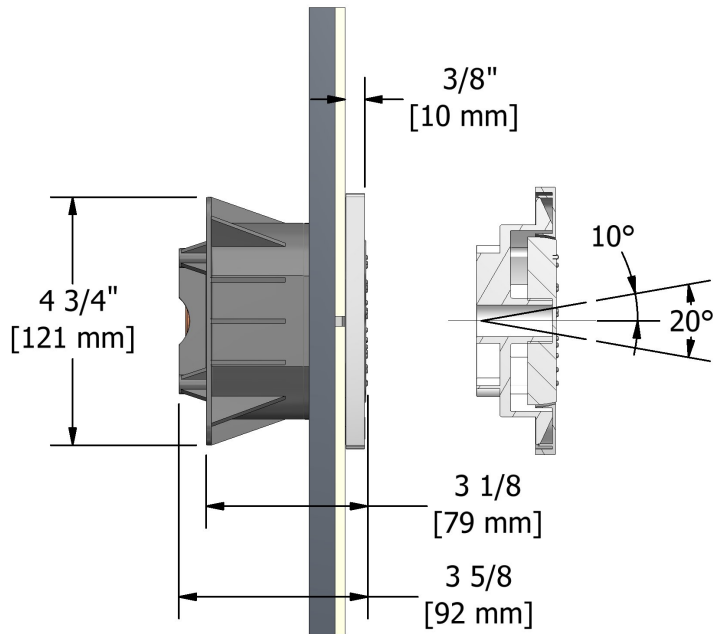

Sizes, models and finishes may differ from thoses presented.

Warranty

This **Riobel Inc.** product you have purchased carries a Limited Lifetime Warranty on the chrome, PVD finish, blacks and all working parts and is guaranteed from the initial purchase date against all manufacturing defects. All other finishes, including plastic components, are guaranteed for one year. All electric and/or electronic parts are covered by a 5-year limited warranty.

Customer Service

Ontario, West Canada : 888-287-5354 Quebec, Maritimes, United States : 866-473-8442