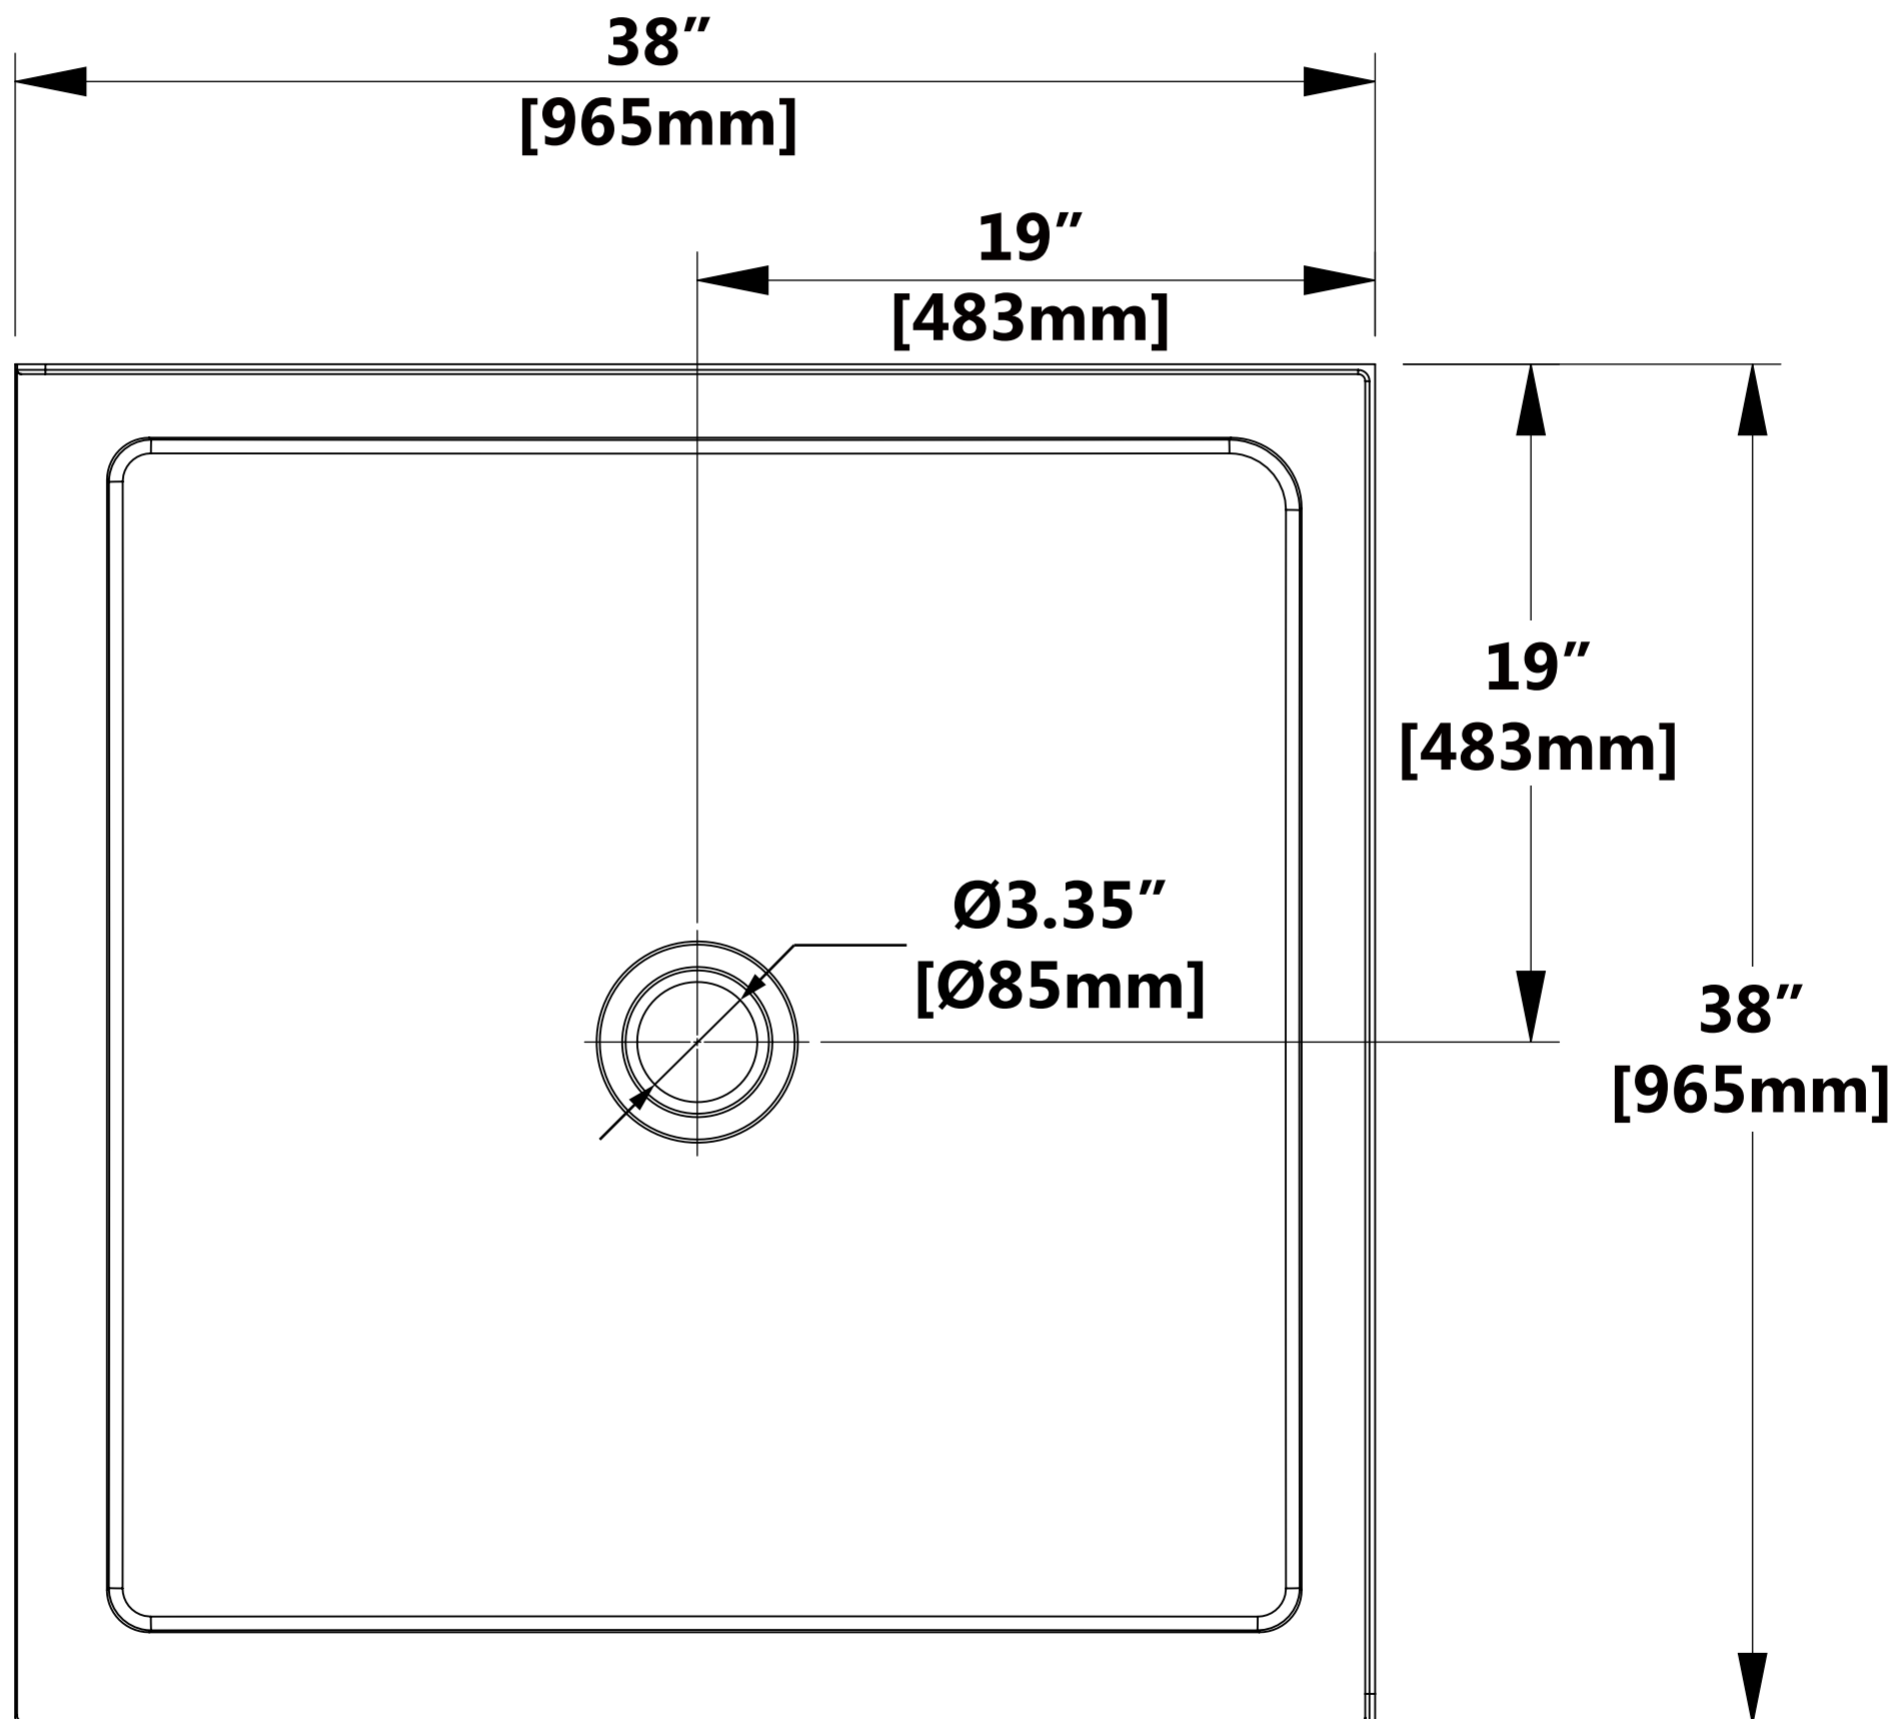

## SHOWER BASE

HAVE QUESTIONS? CALL 305-614-4070 OR VISIT [ANZZI.COM](http://ANZZI.COM)