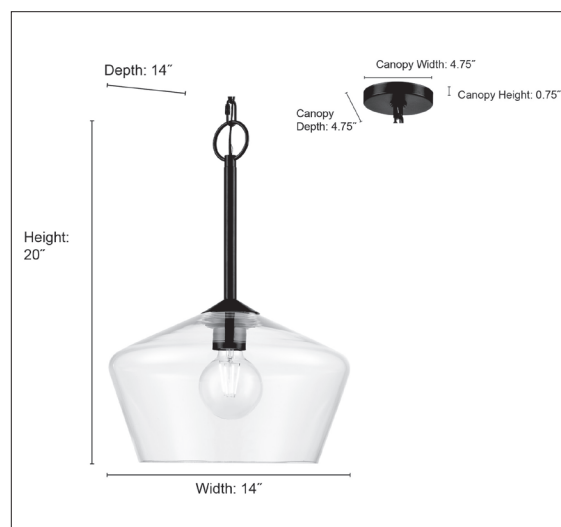

55201 PN

Millennium Lighting
105 Declaration Drive
McDonough, GA 30253
www.millenniumlighting.com