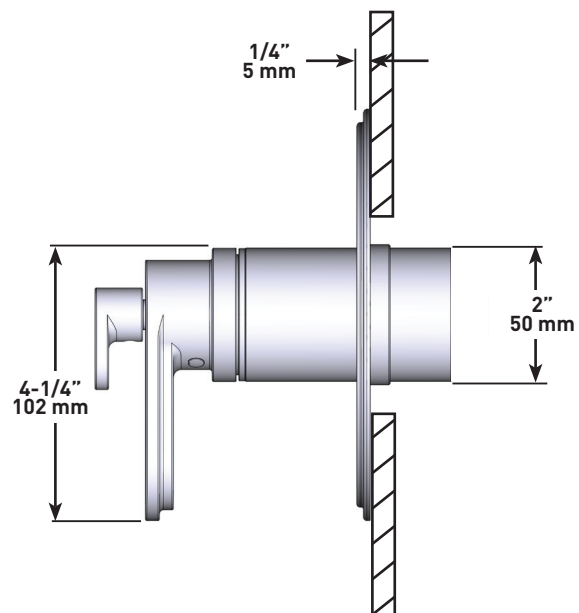

For warranty or additional information, contact:

US Customers

U.S.A.
houseofrohl.com/support
1-800-777-9762

QUEBEC / MARITIMES / WESTERN CANADA
QUÉBEC / MARITIMES / OUEST CANADIEN
QUEBEC / MARITIMOS / CANADA OCCIDENTAL
houseofrohl.ca/support
1-866-473-8442

Canadian Customers

ONTARIO
houseofrohl.ca/support
1-800-287-5354