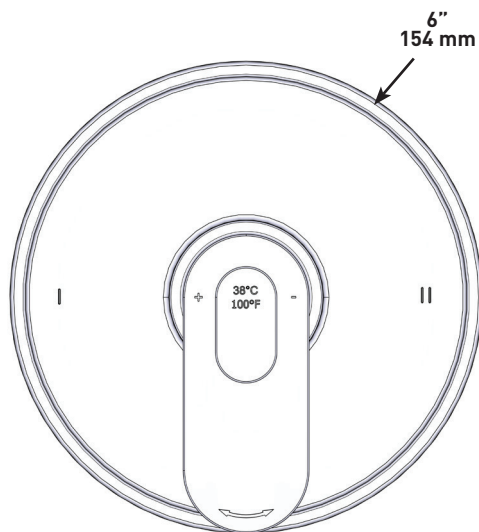

For warranty or additional information, contact:

US Customers

U.S.A.
houseofrohl.com/support
1-800-777-9762

QUEBEC / MARITIMES / WESTERN CANADA
QUÉBEC / MARITIMES / OUEST CANADIEN
QUEBEC / MARITIMOS / CANADA OCCIDENTAL
houseofrohl.ca/support
1-866-473-8442

Canadian Customers

ONTARIO
houseofrohl.ca/support
1-800-287-5354