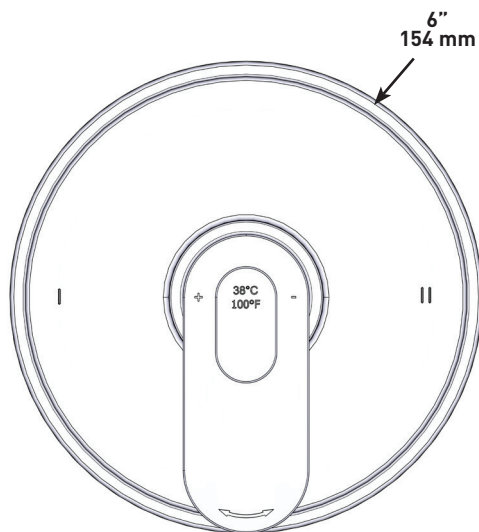

SPECIFICATIONS

DESCRIPTION

- 3 positions (OFF, 1, 2) no share
- R23, R23-SPEX or R23-EX rough required to complete
- Thermostatic / pressure balance coaxial cartridge with check valves
- Trim only

FLOW

- 24 L/min, 6.3 gpm (US) 60psi
- Type TP - For use with shower heads rated at 7L/min (1.8 gpm) or higher

ARCA

2-way no share

Type T/P (thermostatic/pressure balance) coaxial valve trim

MODELS: TAA44 SERIES

For warranty or additional information, contact:

US Customers

U.S.A.
houseofrohl.com/support
1-800-777-9762

SPÉCIFICATIONS

DESCRIPTION

- 3 positions non partagées (OFF, 1, 2)
- Commandez le brut R23, R23-SPEX ou R23-EX pour compléter
- Cartouche thermostatique/pression équilibrée coaxiale avec clapets anti-retour
- Garniture seule