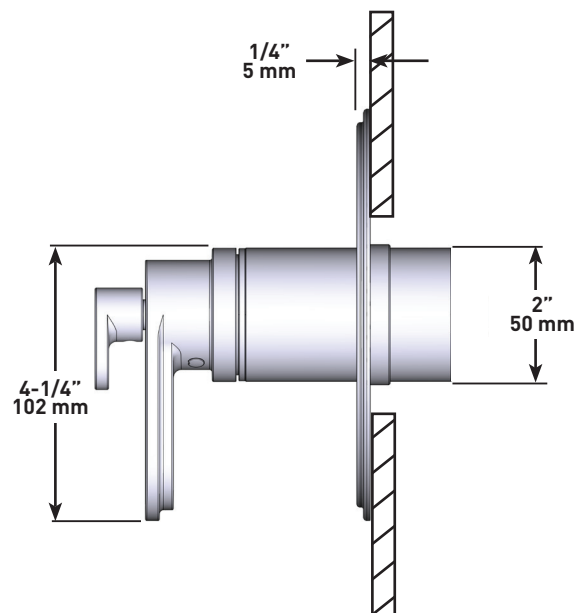

SPECIFICATIONS

DESCRIPTION

- 3 positions (OFF, 1, 2) no share
- R23, R23-SPEX or R23-EX rough required to complete
- Thermostatic / pressure balance coaxial cartridge with check valves
- Trim only

FLOW

- 24 L/min, 6.3 gpm (US) 60psi
- Type TP - For use with shower heads rated at 7L/min (1.8 gpm) or higher

ARCA

2-way no share

Type T/P (thermostatic/pressure balance) coaxial valve trim

MODELS: TAA44 SERIES

For warranty or additional information, contact:

US Customers

U.S.A.
houseofrohl.com/support
1-800-777-9762

SPÉCIFICATIONS

DESCRIPTION

- 3 positions non partagées (OFF, 1, 2)
- Commandez le brut R23, R23-SPEX ou R23-EX pour compléter
- Cartouche thermostatique/pression équilibrée coaxiale avec clapets anti-retour
- Garniture seule