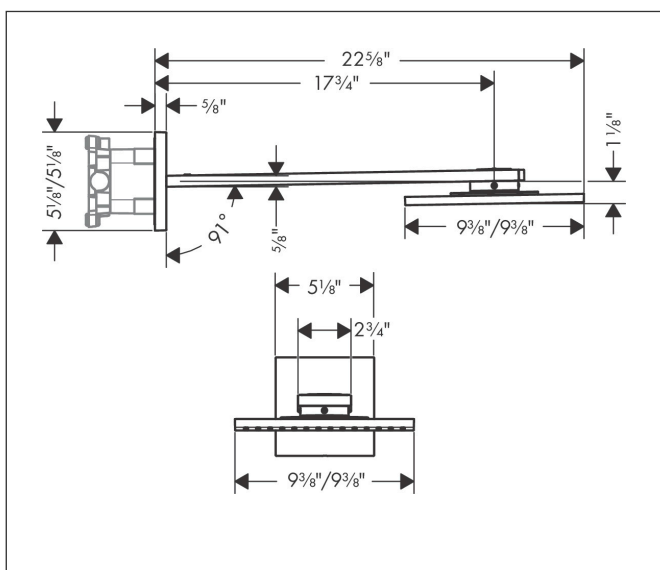

Brand	AXOR
Art. Name	AXOR ShowerSolutions Showerhead 250 Square 2-Jet with Showerarm Trim, 1.75 GPM
Art. Nr.	35311331
Surface	polished black chrome
Pos.	1

Product Picture

Drawing

Features

- Consists of: Showerhead, Showerarm, Green Diverter
- Shower head size: 250 x 250 mm
- Spray modes: PowderRain, Intense PowderRain
- Select button on thermostat
- Dynamic spray nozzles move out while using
- Flow: 1.75 GPM (6.6 L/Min)
- Showerhead removable for cleaning
- ServiceCard with sieve can be removed without tools for cleaning purpose