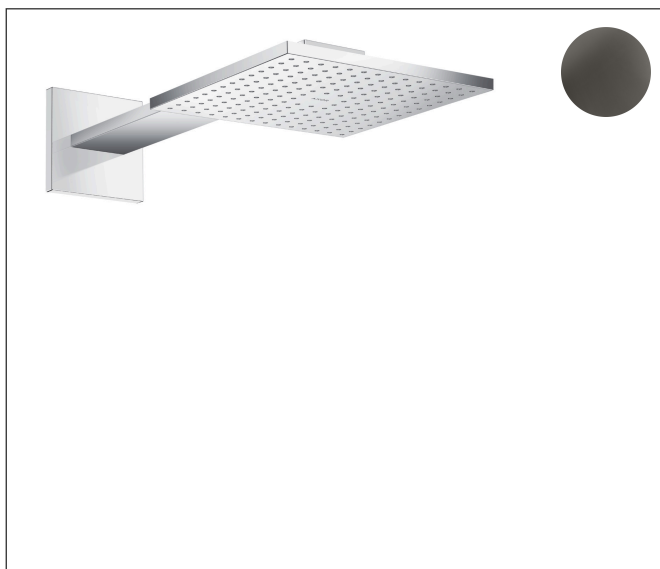

Brand	AXOR
Art. Name	AXOR ShowerSolutions Showerhead 250 Square 2-Jet with Showerarm Trim, 1.75 GPM
Art. Nr.	35311331
Surface	polished black chrome
Pos.	1

Product Picture

Drawing

Features

- Consists of: Showerhead, Showerarm, Green Diverter
- Shower head size: 250 x 250 mm
- Spray modes: PowderRain, Intense PowderRain
- Select button on thermostat
- Dynamic spray nozzles move out while using
- Flow: 1.75 GPM (6.6 L/Min)
- Showerhead removable for cleaning
- ServiceCard with sieve can be removed without tools for cleaning purpose

Technology

Spray Types