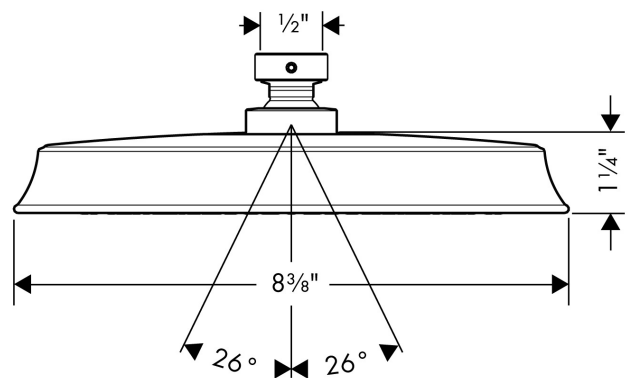

Brand hansgrohe
Art. Name **Raindance Classic** Showerhead 180 1-Jet Rain, 1.75 GPM
Art. Nr. 26924831
Surface polished nickel
Pos. 1

Product Picture

Drawing

Technology

Features

- Spray modes: Rain
- 107 no-clog spray channels
- Flow: 1.75 GPM (6.6 L/Min)
- Fully-finished matching spray face