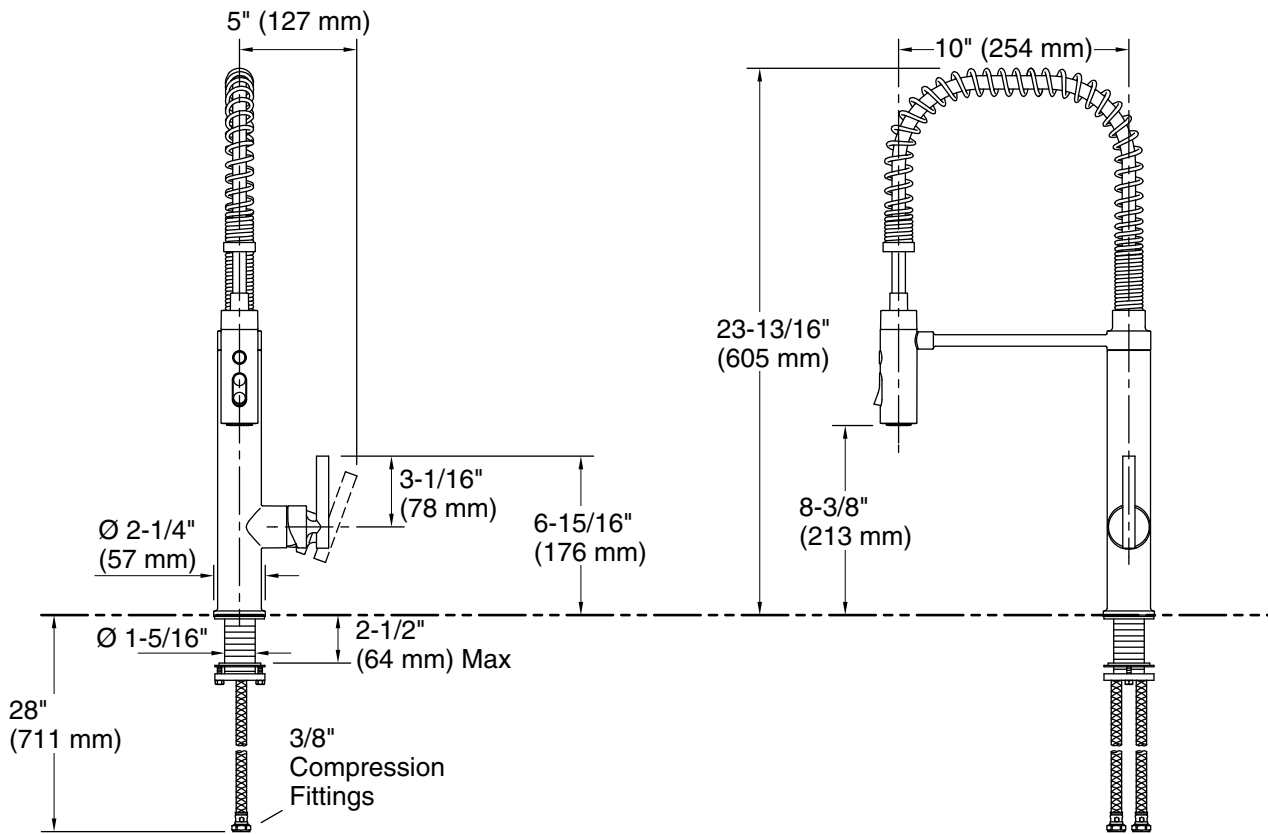

Features

- Professional-style faucet with an easy-to-clean coated hose and removable coil
- Unique three-function sprayhead with Sweep® spray, Boost technology and aerated stream
- Handle rotates 90° forward to prevent contact with backsplash
- Sweep® spray creates a wide, forceful blade of water for superior cleaning
- Boost technology increases the flow rate by 30% with the press of a button
- DockNetik® magnetic docking system securely locks sprayhead into place when not in use
- MasterClean™ sprayface features an easy-to-clean surface that withstands mineral buildup and maximizes spray performance
- Single lever handle is simple to use and makes adjusting water temperature easy
- Temperature memory allows faucet to be turned on and off at the temperature set during prior usage
- KOHLER® ceramic disc valves exceed industry longevity standards for a lifetime of durable performance
- 1.5 gpm (5.7 lpm) maximum flow rate at 60 psi (4.14 bar)

1327990

Range: 2-1/2" (64 mm) -
4-5/8" (117 mm)

ADA

CSA B651

Codes/Standards

ASME A112.18.1/CSA B125.1
NSF/ANSI/CAN 61
NSF/ANSI/CAN 372
DOE - Energy Policy Act 1992
California Energy Commission (CEC)
ADA
ICC/ANSI A117.1
CSA B651

Technical Information

All product dimensions are nominal.

Faucet flow rate: 1.5 gal/min (5.7 l/min)

Spout:

Spout reach: 10" (254 mm)

Handle clearance: 5" (127 mm)

Notes

Install this product according to the installation instructions.