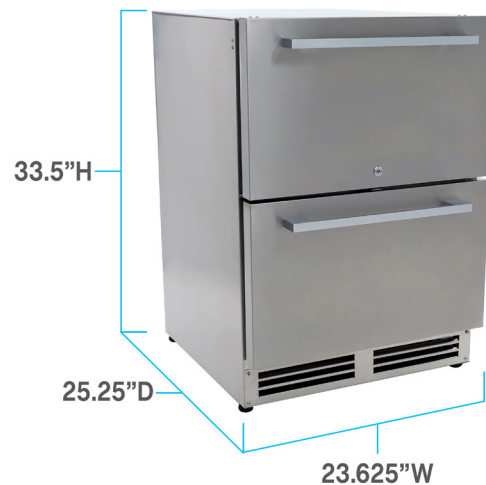

Avanti ELITE Series Indoor/Outdoor Undercounter Drawer Refrigerator, in Stainless Steel

Keep more ingredients on-hand for meal prep and entertaining with the Avanti ELITE Series Outdoor Undercounter Refrigerator. Offering 5.2 cu. ft. of storage, this two drawer fridge is stainless steel and stands 33 1/2" high.

- 5.2 cu. ft. of storage
- Designed for indoor/outdoor installation
- Dual Drawer on full extension railing with soft-closing system

Specifications

Installation Type: Freestanding
 Assembled Dims: 23.625" x 25.25" x 33.50"
 Assembled Wgt (lb): 92
 Shipping Dims: 35.50" x 25.75" x 25.75"
 Shipping Wgt (lb): 125
 Temp Range (°F): 36-64°F (2-18°C)
 Depth - Door Open at 90°: 48.875"
 Door Swing Orientation: Drawer
 Electrical Specs: 1.2A/120V/94W