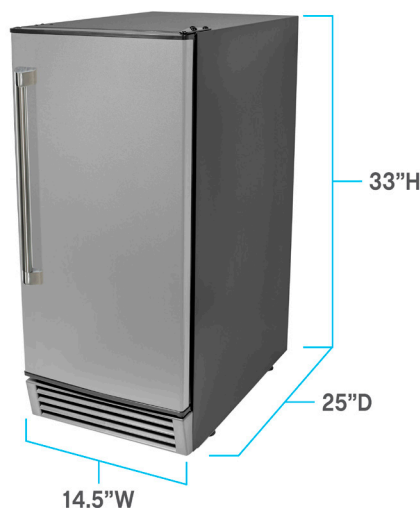

Avanti ELITE Series Built-in or Freestanding Ice Maker, 15", in Stainless Steel

Enjoy ice-cold drinks any time with this home ice maker. The Avanti Elite Built-in or Freestanding Ice Maker makes up to 49 pounds of ice a day. The large capacity storage can hold up to 25 pounds of ice, making it perfect for the office, man cave, she shed, bar or anywhere you need extra ice.

- 49 lbs. production capacity
- 25 lbs. storage capacity
- Built-in or Free-Standing Installation

Specifications

Installation Type: Freestanding or Built-In
Assembled Dims: 14.50" x 25" x 33"
Assembled Wgt (lb): 82
Shipping Dims: 16.25" x 26" x 35"
Shipping Wgt (lb): 89
Depth - Door Open at 90°: 37"
Door Swing Orientation: Right
Electrical Specs: 15A/120V/278W
Cord Length: 72"
Plug Type: B