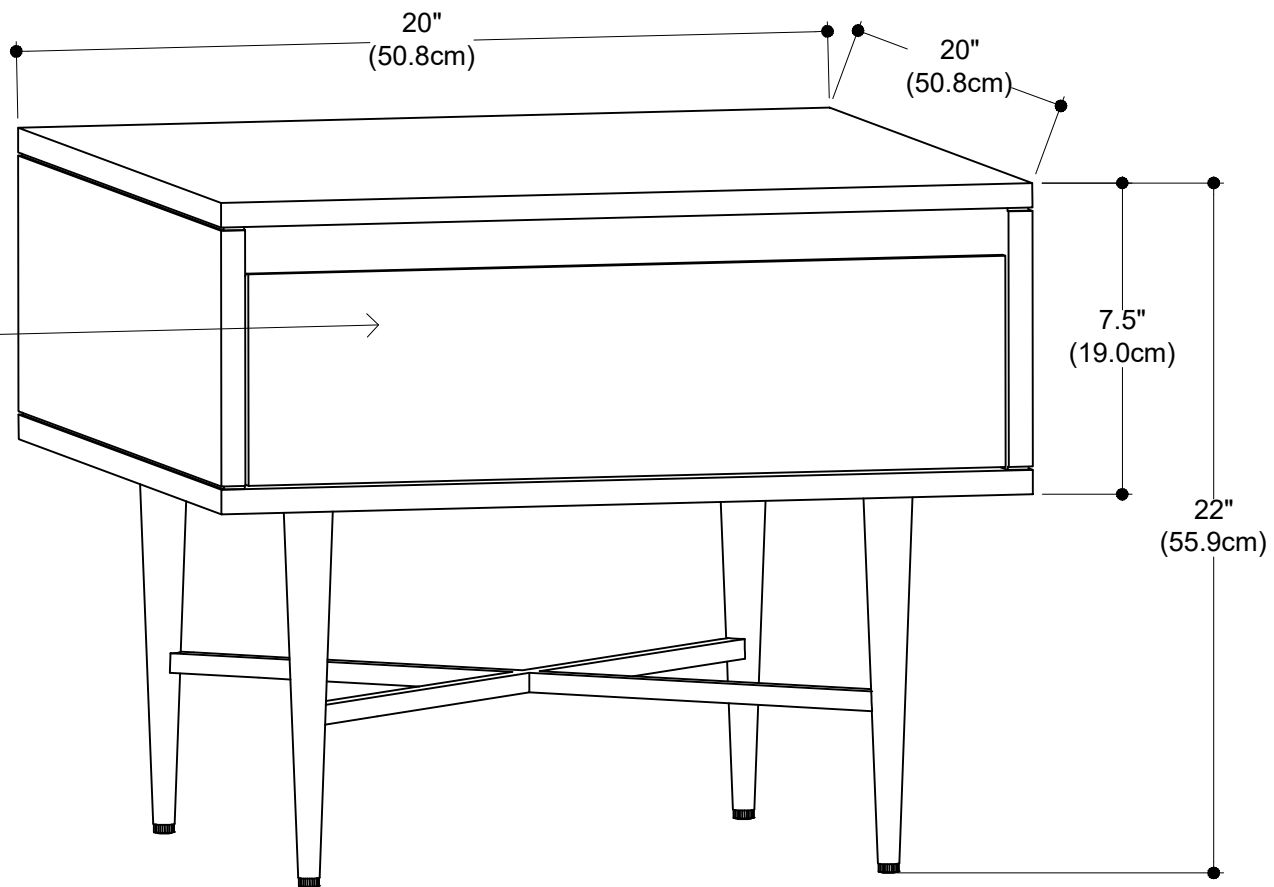

# Fallon End Table With Drawer

Inner drawer dimensions of the end table:

**W** -16.85" (42.8cm)

**D** -11.3" (28.8cm)

**H** - 2.28" (5.8cm)

**Net Weight: 33.9 lbs/ 15.4 Kg**