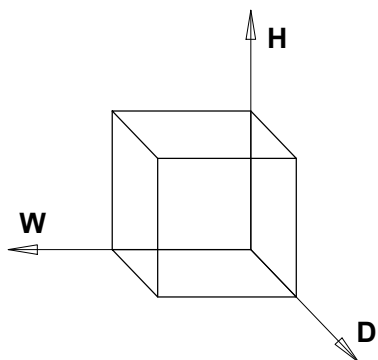

# Fallon End Table With Drawer

Inner drawer dimensions of the end table:

**W** -16.85" (42.8cm)

**D** -11.3" (28.8cm)

**H** - 2.28" (5.8cm)

**Net Weight: 33.9 lbs/ 15.4 Kg**