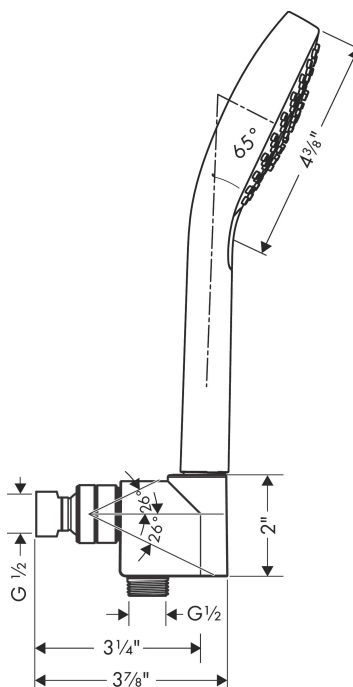

Brand	hansgrohe
Art. Name	Croma Select S
Art. Nr.	04935000
Surface	chrome
Pos.	1

Product Picture

Drawing

Technology

Features

- Flow: 2.5 GPM (9.5 L/Min)
- wall supports of plastic