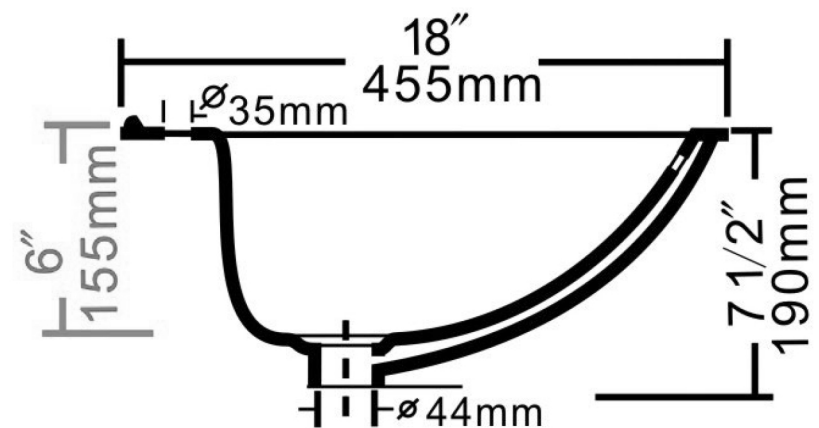

ANZZI™

LS-AZ131

CADENZA Series

DROP-IN

Single Faucet Hole

Overflow Included

White Vitreous China

For more information visit www.ANZZI.com or call us at 1-844-44-ANZZI.