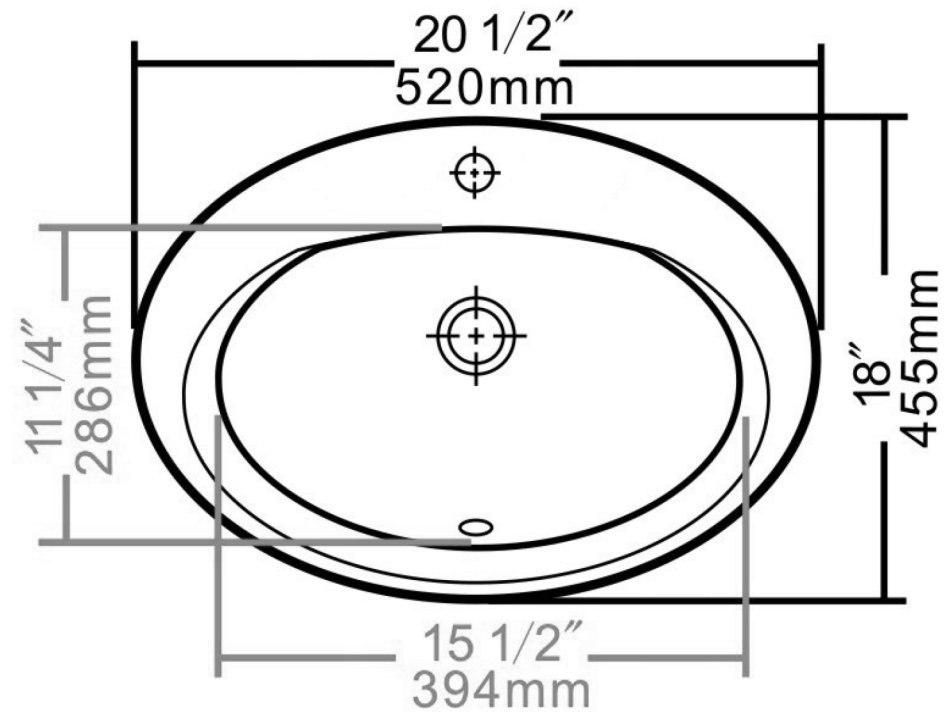

ANZZI™

LS-AZ131

CADENZA Series

DROP-IN

Single Faucet Hole

Overflow Included

White Vitreous China

For more information visit www.ANZZI.com or call us at 1-844-44-ANZZI.