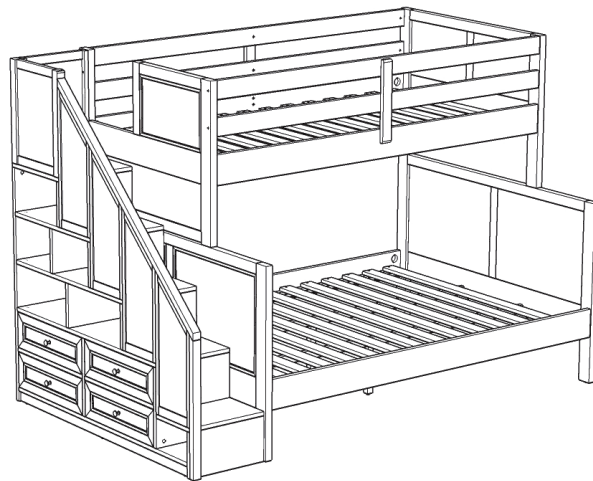

homestyles®

20 05530 0562

Bunk Bed

IMPORTANT

Carefully remove all the parts from the carton and place them individually on a soft cloth to prevent scratches or other damage.

Carefully and strictly follow these assembly instructions to ensure a completed product as designed.

Do not use power tools above 8 volts to assemble.

Part List

D.
Upper End Panel
1 pc.

E.
Upper End Panel
1 pc.

F.
Upper Slats
1 pc.

For assembly see instructions in carton 20 05530 0563.

Home Styles Customer Service: www.homestyles-furniture.com,
servicedesk@homestyles-furniture.com, 888-680-7460, 877-831-0319