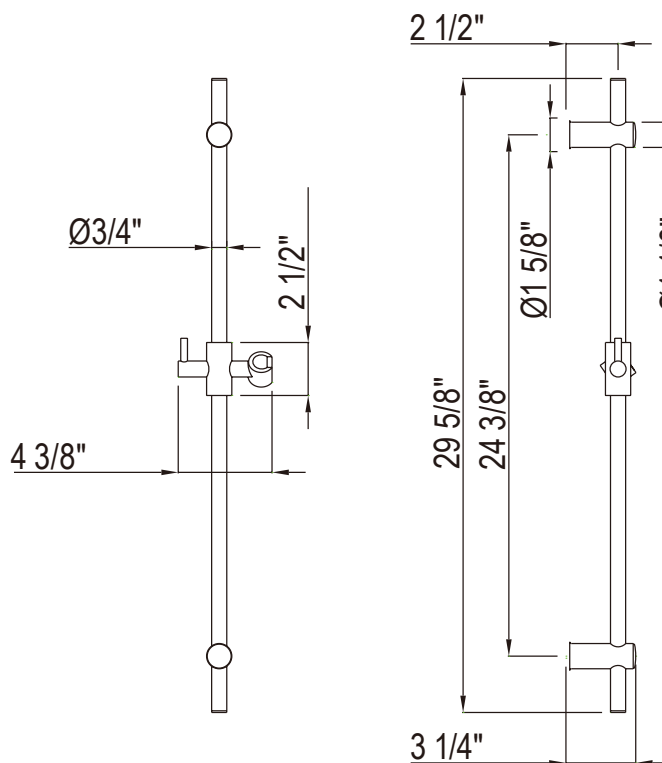

SPECIFICATIONS

DESCRIPTION

- Brass construction
- 29 5/8" length
- Sliding handshower parking bracket
- Length may not be cut down

WARRANTY

- Most products or parts carry "Limited Warranties" against manufacturing defects. For US customers please visit houseofrohl.com/support and for Canadian customers please visit houseofrohl.ca/support for complete product and finish warranty.

Modern Slide Bar

ROHL Spa Shower

MODELS: 1650

For warranty or additional information, contact:

U.S.A.
houseofrohl.com/support
1-800-777-9762

QUEBEC / MARITIMES / WESTERN CANADA
houseofrohl.ca/support
1-866-473-8442

ONTARIO
houseofrohl.ca/support
1-800-287-5354

Riobel

PERRIN & ROWE
LONDON

victoria ⊕ albert®

ROHL