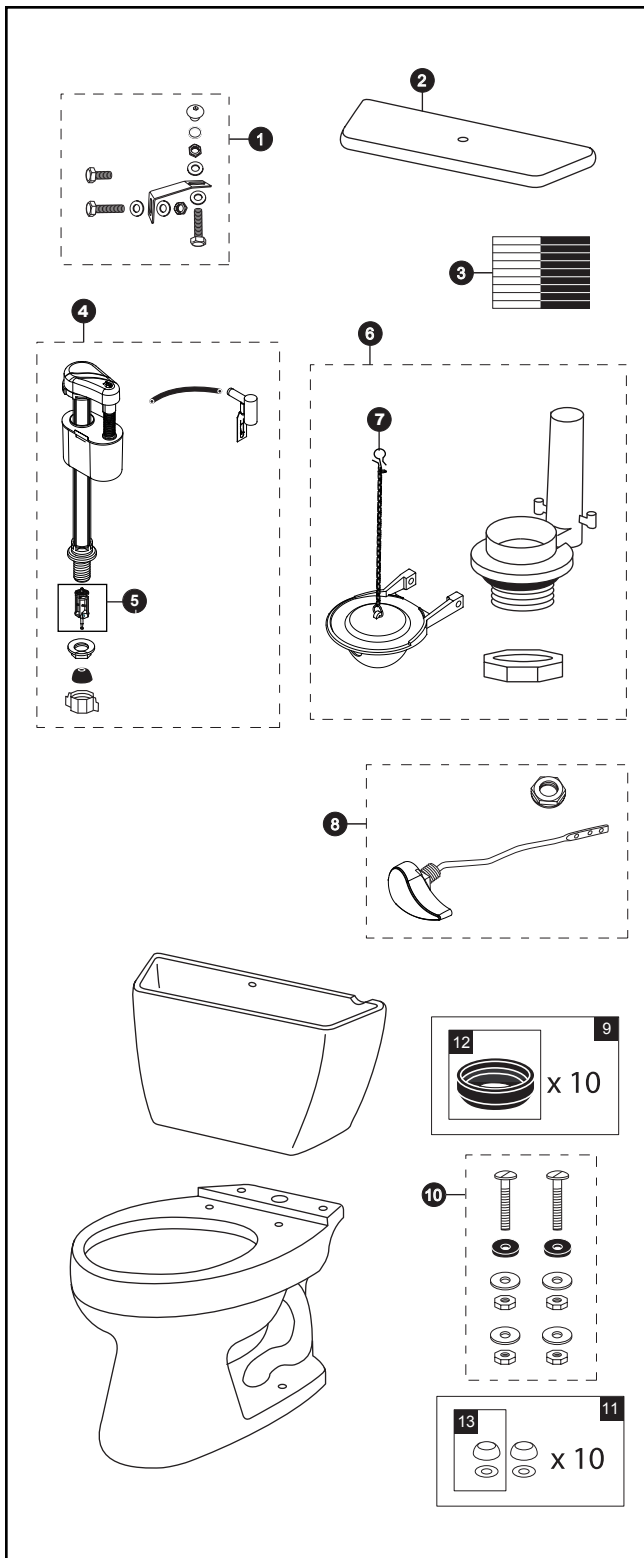

CST743SB

CST743SB
ST743SB
C743S

Drake® 1.6 Gpf Toilet, Round, G-Max®, 12" Rough-In, Bolt Down Tank Lid

Actual product may differ slightly from illustration.

Item	Part	Description
1	THU089	Bolt Down Set
2	TCU706BCR#01	Bolt Down Tank Lid w/ Velcro Tape
	TCU706BCR#03	Bolt Down Tank Lid w/ Velcro Tape
	TCU706BCR#04	Bolt Down Tank Lid w/ Velcro Tape
	TCU706BCR#11	Bolt Down Tank Lid w/ Velcro Tape
	TCU706BCR#12	Bolt Down Tank Lid w/ Velcro Tape
	TCU706BCR#51	Bolt Down Tank Lid w/ Velcro Tape
3	THU107	Velcro Tape
4	TSU24A	Fill Valve
5	THU229	Fill Valve Filter
6	THU129W-A	Flush Valve
7	THU331S	Flapper w/ Chain
8	THU068#01	Trip Lever
	THU068#03	Trip Lever
	THU068#04	Trip Lever
	THU068#11	Trip Lever
	THU068#12	Trip Lever
	THU068#51	Trip Lever
	THU068#BN	Trip Lever
	THU068#CP	Trip Lever
9	THU131	Tank to Bowl Gaskets (for 10 toilets)
10	TSU01D	Tank Mounting Kit
11	THU098#01	Bolt Cap Sets (for 10 toilets) for #01 & #11
	THU098#03	Bolt Cap Sets (for 10 toilets) for #03 & #12
	THU098#04	Bolt Cap Sets (for 10 toilets)
	THU098#51	Bolt Cap Sets (for 10 toilets)
12	9BU024E	3" Tank to Bowl Gasket
13	THU044#01	Bolt Cap Sets (for 10 toilets) for #01 & #11
	THU044#03	Bolt Cap Sets (for 10 toilets) for #03 & #12
	THU044#04	Bolt Cap Sets (for 10 toilets)
	THU044#51	Bolt Cap Sets (for 10 toilets)

Product Number Explanations

Two-Piece Toilet

(CST) Gravity Type Toilet
(743) Model
(S) G-Max®
(B) Bolt Down Tank Lid

Tank

(ST) Tank
(743) Model
(S) G-Max®
(B) Bolt Down Tank Lid

Bowl

(C) Bowl
(743) Model
(S) G-Max®

Colors

(#01) Cotton
(#03) Bone
(#04) Gray
(#11) Colonial White
(#12) Sedona Beige
(#51) Ebony

Finishes

(#BN) Brushed Nickel
(#CP) Chrome Plated
(#PN) Polished Nickel