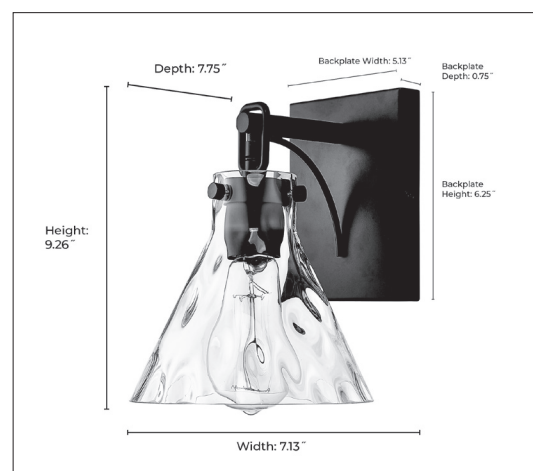

FINISH

MB - Matte Black
 PN - Polished Nickel
 VB - Vintage Brass

DIMENSIONS

Width 7.13"
 Height 9.25"
 Ext. 7.75"
 Backplate Width 5.13"
 Backplate Height 6.25"
 Backplate Depth 0.75"
 Weight 2.20 lbs.

MATERIAL

Steel

GLASS

Glass Clear Water

LAMPING

Bulbs 1-Medium
 Bulb Base Medium (E26)
 Watts per Bulb 60W
 Voltage 120V
 Total Wattage 60W
 Bulbs Included No

CERTIFICATION

ETL Listed Damp Location

ITEM NUMBER

SKU's 20001 MB
 20001 PN
 20001 VB

20001 MB

20001 PN

20001 VB

Millennium Lighting
 105 Declaration Drive
 McDonough, GA 30253
www.millenniumlighting.com