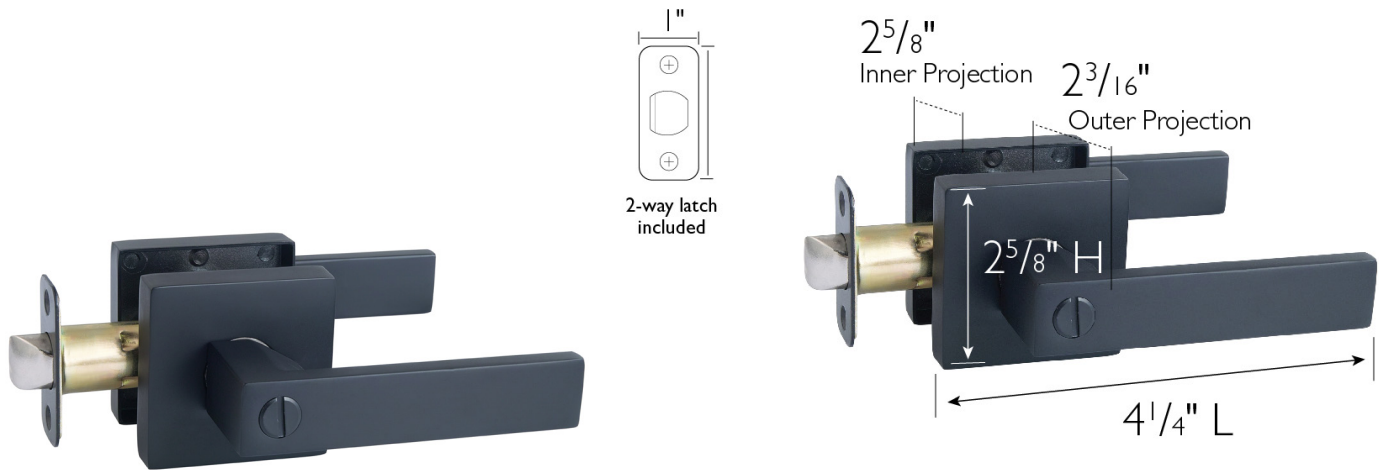

Karsen Privacy Bed and Bath Lever Matte Black

Compatible with Standard Doors	
Backset	2 ³ / ₈ " - 2 ³ / ₄ "
Door Thickness	1 ³ / ₈ " - 1 ³ / ₄ "
Cross Bore	2 ¹ / ₈ "
Edge Bore	1"

SPECIFICATIONS

MATERIAL CONSTRUCTION:	Zinc	KEYWAY:	N/A
LOCK FUNCTION:	Privacy	REMOVABLE CORE:	No
DEADBOLT FUNCTION:	N/A	LATCH FACEPLATE:	N/A
EXTERIOR MAX PROJECTION:	2.17"	LATCH BACKSET:	Adj; 2-3/8" - 2-3/4"
INTERIOR MAX PROJECTION:	2.66"	LATCH TYPE:	2 way (fixed faceplate)
KNOB VS. LEVER:	Lever	LATCHBOLT THROW DISTANCE:	.5
LEVER LENGTH:	4.65"	# PINS IN CYLINDER:	N/A
ROSE DIMENSIONS:	2.17" H x 2.17" W	ANTI-BUMP PIN INSTALLED:	N/A
ROSETTE / ESCUTCHEON SHAPE:	Square	# KEYS INCLUDED:	N/A
CROSS BORE:	2.13"	SPINDLE TYPE:	Square
EDGE BORE:	1"	MOUNTING HARDWARE INCLUDED:	Yes
HANDING:	Reversible	TOOLS NEEDED FOR INSTALLATION:	Phillips Screwdriver
REKEYABLE?:	No	ASSEMBLED WEIGHT:	2.38 lbs.