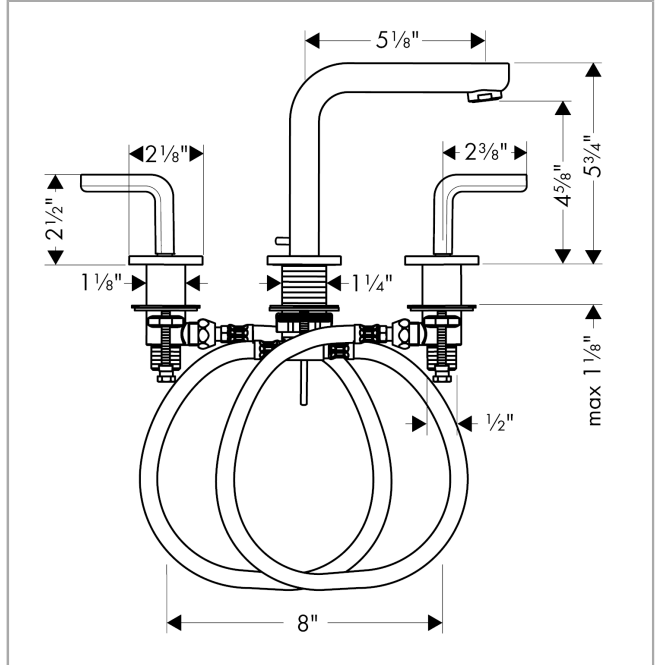

Metris S

Widespread Faucet 100 with Lever Handles and Pop-Up Drain, 0.5 GPM

Finishes : **chrome** Part no. : **31013001**

Description

Features

- Aerated spray
- Flow: 0.5 GPM (1.9 L/Min)
- 90° ceramic valves
- Includes pop-up drain

Item details

List Price \$ 652.00

Technology

Compliance

Product image

Scale drawing

Metris S

Widespread Faucet 100 with Lever Handles and Pop-Up Drain, 0.5 GPM

Finishes : **chrome** Part no. : **31013001**

Exploded drawing

Year of production: >10/19

Metris S

Widespread Faucet 100 with Lever Handles and Pop-Up Drain, 0.5 GPM

Finishes : **chrome** Part no. : **31013001**

Spare parts list

Year of production: >10/19

Pos.	Description	Part no.	Price	PU
1	spout cpl.	97504000	-	1
2	aerator M24x1 (1,9 l/min)	93502000	-	1
3	escutcheon for spout	97505000	-	1
4	pull rod	96657000	-	1
5	fixing set (Ø 32)	13961000	-	1
6	handle for cold water	98827000	-	1
7	stop valve cpl.	97357001	-	1
8	nut	92854000	-	1
9	O-Ring 32x2,5	96364000	-	1
10	O-ring 40x3	92634000	-	1
11	shut off unit left closing	94008000	-	1
12	shut off unit right closing	94009000	-	1
a	handle for hot water	98826000	-	1
b	pop up waste	88509000	-	1
c	connection hose 18½" M8x0,75 3/8"	96321001	-	1
d	O-ring 7x1,5	98422000	-	1
e	O-ring 11x2	98127000	-	1
f	lever collar	97548000	-	1