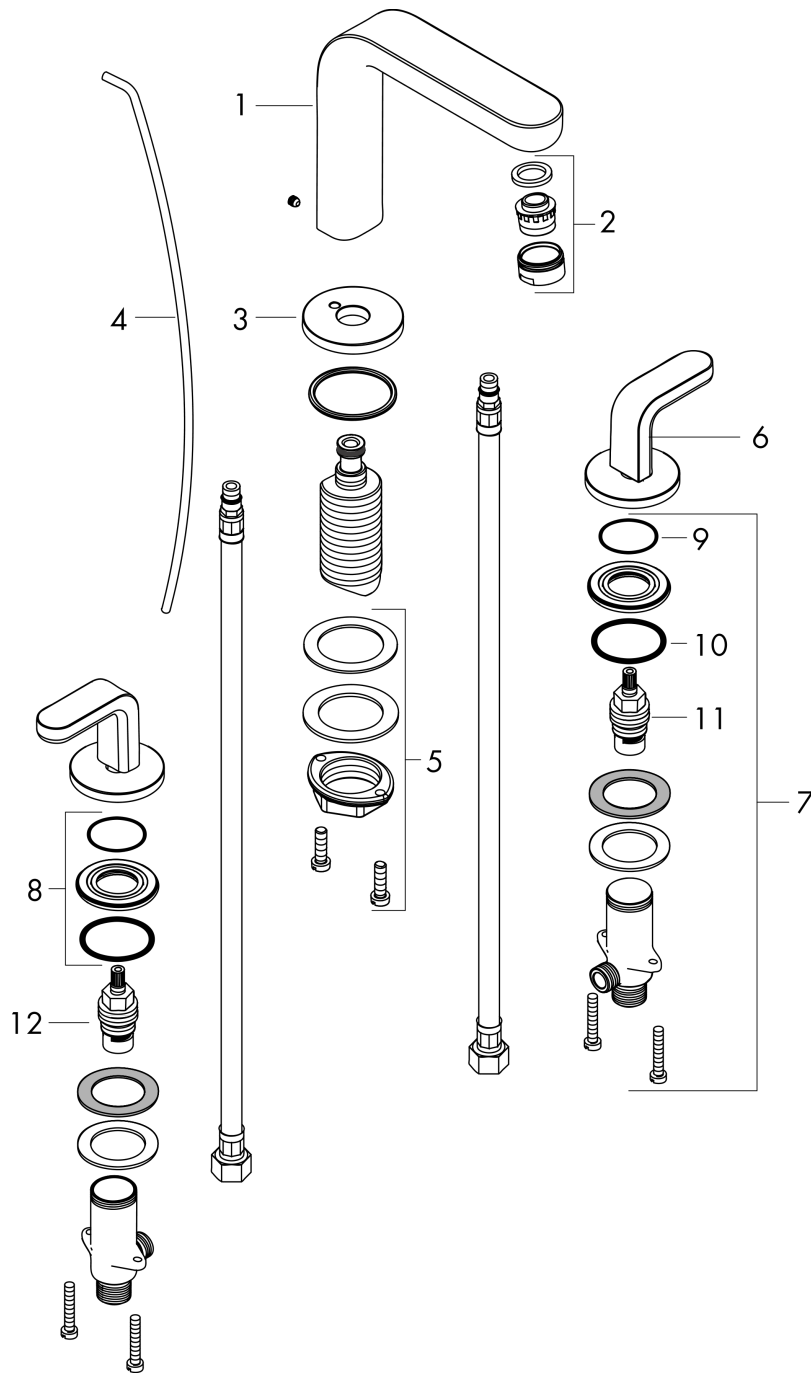

Metris S

Widespread Faucet 100 with Lever Handles and Pop-Up Drain, 0.5 GPM

Finishes : **chrome** Part no. : **31013001**

Description

Features

- Aerated spray
- Flow: 0.5 GPM (1.9 L/Min)
- 90° ceramic valves
- Includes pop-up drain

Item details

List Price \$ 652.00

Technology

Compliance

Product image

Scale drawing

Metris S

Widespread Faucet 100 with Lever Handles and Pop-Up Drain, 0.5 GPM

Finishes : **chrome** Part no. : **31013001**

Exploded drawing

Year of production: >10/19

Metris S

Widespread Faucet 100 with Lever Handles and Pop-Up Drain, 0.5 GPM

Finishes : **chrome** Part no. : **31013001**

Spare parts list

Year of production: >10/19

Pos.	Description	Part no.	Price	PU
1	spout cpl.	97504000	-	1
2	aerator M24x1 (1,9 l/min)	93502000	-	1
3	escutcheon for spout	97505000	-	1
4	pull rod	96657000	-	1
5	fixing set (Ø 32)	13961000	-	1
6	handle for cold water	98827000	-	1
7	stop valve cpl.	97357001	-	1
8	nut	92854000	-	1
9	O-Ring 32x2,5	96364000	-	1
10	O-ring 40x3	92634000	-	1
11	shut off unit left closing	94008000	-	1
12	shut off unit right closing	94009000	-	1
a	handle for hot water	98826000	-	1
b	pop up waste	88509000	-	1
c	connection hose 18½" M8x0,75 3/8"	96321001	-	1
d	O-ring 7x1,5	98422000	-	1
e	O-ring 11x2	98127000	-	1
f	lever collar	97548000	-	1