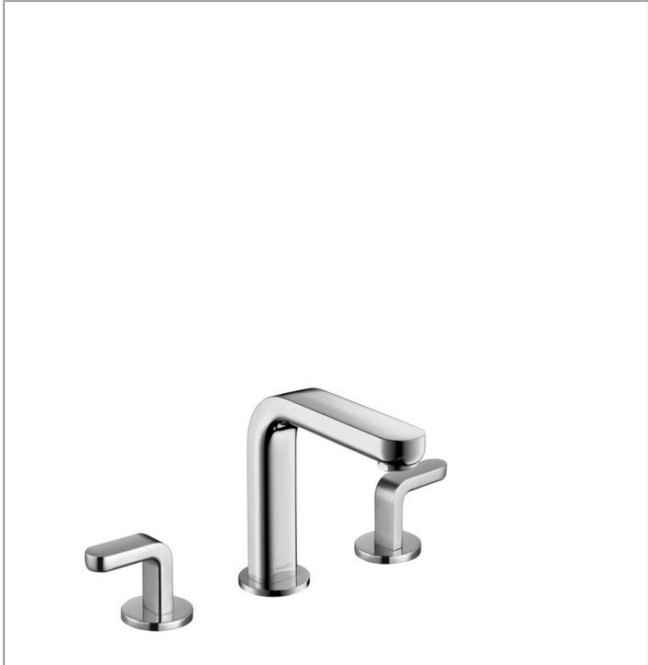

Metris S

Widespread Faucet 100 with Lever Handles and Pop-Up Drain, 0.5 GPM

Finishes : **chrome** Part no. : **31013001**

Description

Features

- Aerated spray
- Flow: 0.5 GPM (1.9 L/Min)
- 90° ceramic valves
- Includes pop-up drain

Item details

List Price \$ 652.00

Technology

Compliance

Product image

Scale drawing

Metris S

Widespread Faucet 100 with Lever Handles and Pop-Up Drain, 0.5 GPM

Finishes : **chrome** Part no. : **31013001**

Exploded drawing

Year of production: >10/19

Metris S

Widespread Faucet 100 with Lever Handles and Pop-Up Drain, 0.5 GPM

Finishes : **chrome** Part no. : **31013001**