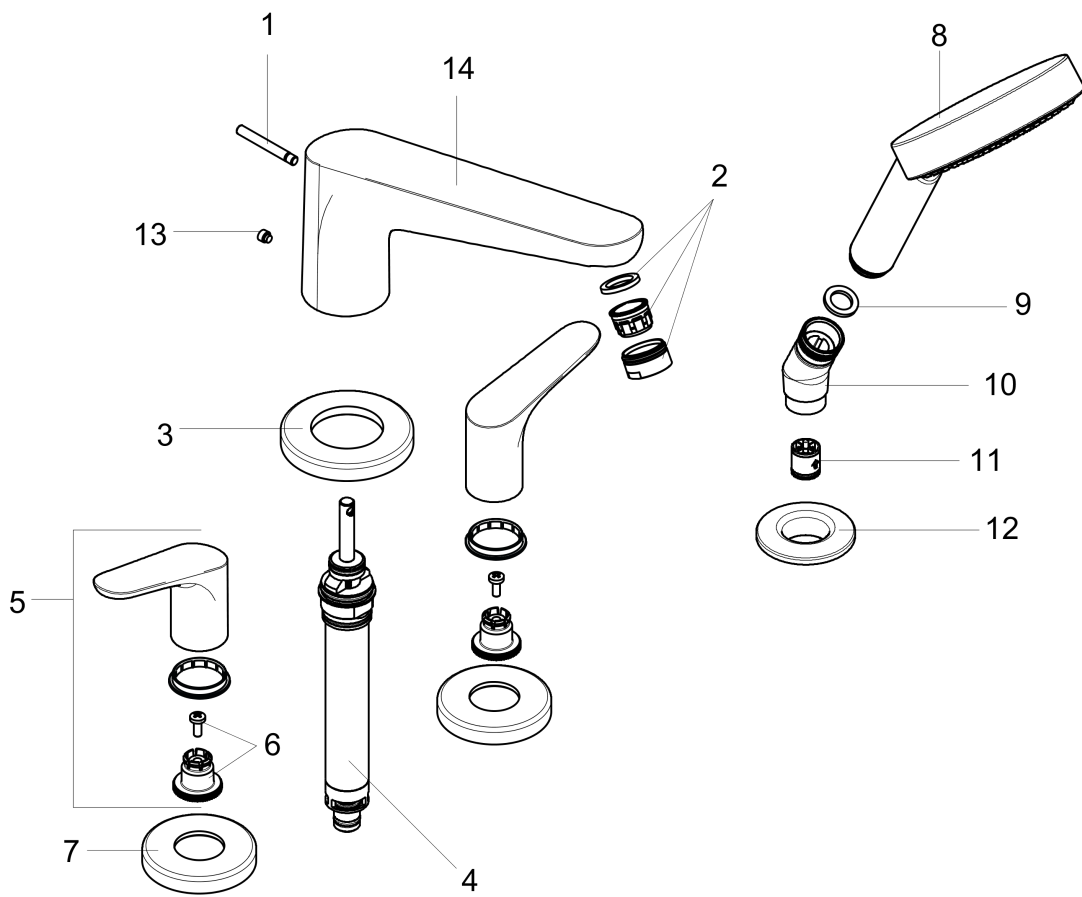

Focus

4-Hole Roman Tub Set Trim with 1.8 GPM Handshower

Finishes : **brushed nickel** Part no. : **04766820**

Description

Features

- Flow: 5.34 GPM (20.2 L/Min)
- 90° ceramic valves
- Integrated double backflow prevention

Item details

List Price \$ 859.00

Technology

Compliance

Product image

Scale drawing

Focus
4-Hole Roman Tub Set Trim with 1.8 GPM Handshower
 Finishes : **brushed nickel** Part no. : **04766820**

Exploded drawing

Year of production: >01/19

Focus

4-Hole Roman Tub Set Trim with 1.8 GPM Handshower

Finishes : **brushed nickel** Part no. : **04766820**

Spare parts list

Year of production: >01/19

Pos.	Description	Part no.	Price	PU
1	diverter knob	98607820	-	1
2	aerator M24x1 (25 l/min)	13914820	-	1
3	escutcheon Ø 70 mm	97779820	-	1
4	selector assy	96775000	-	1
5	handle	95929820	-	1
6	handle fixing set	94184000	-	1
7	escutcheon	31098820	-	1
8	handshower	04332820	-	1
9	washer	88651000	-	1
10	shower holder	28071820	-	1
11	set of non return valves DW 15	94074000	-	1
12	escutcheon Ø 52 mm	97159820	-	1
13	hollow set screw M6x6	97660000	-	1
14	spout cpl.	95941820	-	1
a	set of color-rings cold / hot water	95819000	-	1