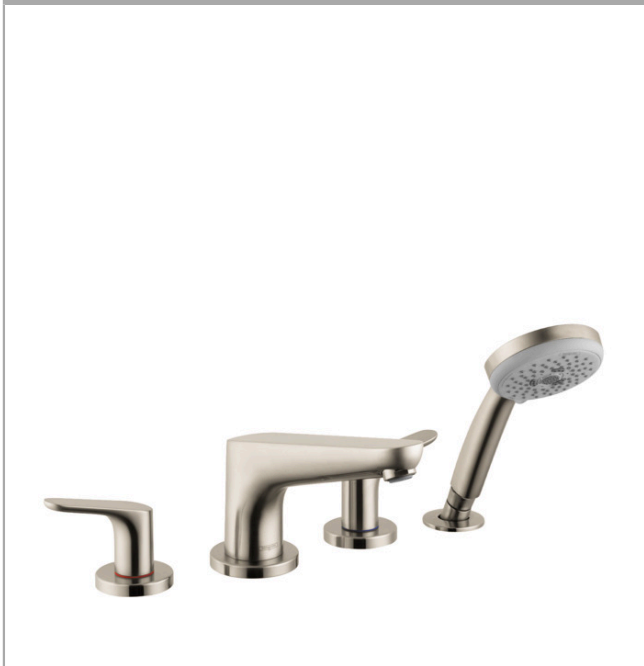

Focus

4-Hole Roman Tub Set Trim with 1.8 GPM Handshower

Finishes : **brushed nickel** Part no. : **04766820**

Description

Features

- Flow: 5.34 GPM (20.2 L/Min)
- 90° ceramic valves
- Integrated double backflow prevention

Item details

List Price \$ 859.00

Technology

Compliance

Product image

Scale drawing

Focus
4-Hole Roman Tub Set Trim with 1.8 GPM Handshower
 Finishes : **brushed nickel** Part no. : **04766820**

Exploded drawing

Year of production: >01/19

Focus

4-Hole Roman Tub Set Trim with 1.8 GPM Handshower

Finishes : **brushed nickel** Part no. : **04766820**

Spare parts list

Year of production: >01/19

Pos.	Description	Part no.	Price	PU
1	diverter knob	98607820	-	1
2	aerator M24x1 (25 l/min)	13914820	-	1
3	escutcheon Ø 70 mm	97779820	-	1
4	selector assy	96775000	-	1
5	handle	95929820	-	1
6	handle fixing set	94184000	-	1
7	escutcheon	31098820	-	1
8	handshower	04332820	-	1
9	washer	88651000	-	1
10	shower holder	28071820	-	1
11	set of non return valves DW 15	94074000	-	1
12	escutcheon Ø 52 mm	97159820	-	1
13	hollow set screw M6x6	97660000	-	1
14	spout cpl.	95941820	-	1
a	set of color-rings cold / hot water	95819000	-	1