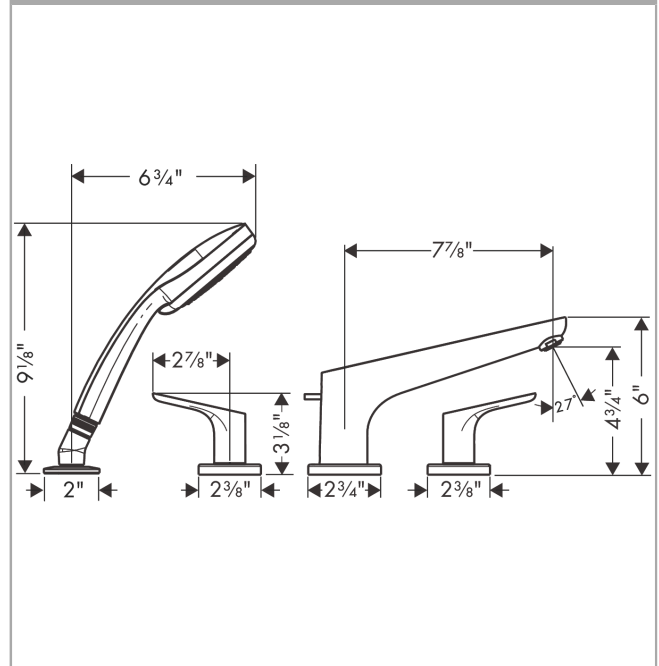

Focus

4-Hole Roman Tub Set Trim with 1.8 GPM Handshower

Finishes : **brushed nickel** Part no. : **04766820**

Description

Features

- Flow: 5.34 GPM (20.2 L/Min)
- 90° ceramic valves
- Integrated double backflow prevention

Item details

List Price \$ 859.00

Technology

Compliance

Product image

Scale drawing

Focus
4-Hole Roman Tub Set Trim with 1.8 GPM Handshower
 Finishes : **brushed nickel** Part no. : **04766820**

Exploded drawing

Year of production: >01/19

Focus

4-Hole Roman Tub Set Trim with 1.8 GPM Handshower

Finishes : **brushed nickel** Part no. : **04766820**

Spare parts list

Year of production: >01/19

Pos.	Description	Part no.	Price	PU
1	diverter knob	98607820	-	1
2	aerator M24x1 (25 l/min)	13914820	-	1
3	escutcheon Ø 70 mm	97779820	-	1
4	selector assy	96775000	-	1
5	handle	95929820	-	1
6	handle fixing set	94184000	-	1
7	escutcheon	31098820	-	1
8	handshower	04332820	-	1
9	washer	88651000	-	1
10	shower holder	28071820	-	1
11	set of non return valves DW 15	94074000	-	1
12	escutcheon Ø 52 mm	97159820	-	1
13	hollow set screw M6x6	97660000	-	1
14	spout cpl.	95941820	-	1
a	set of color-rings cold / hot water	95819000	-	1