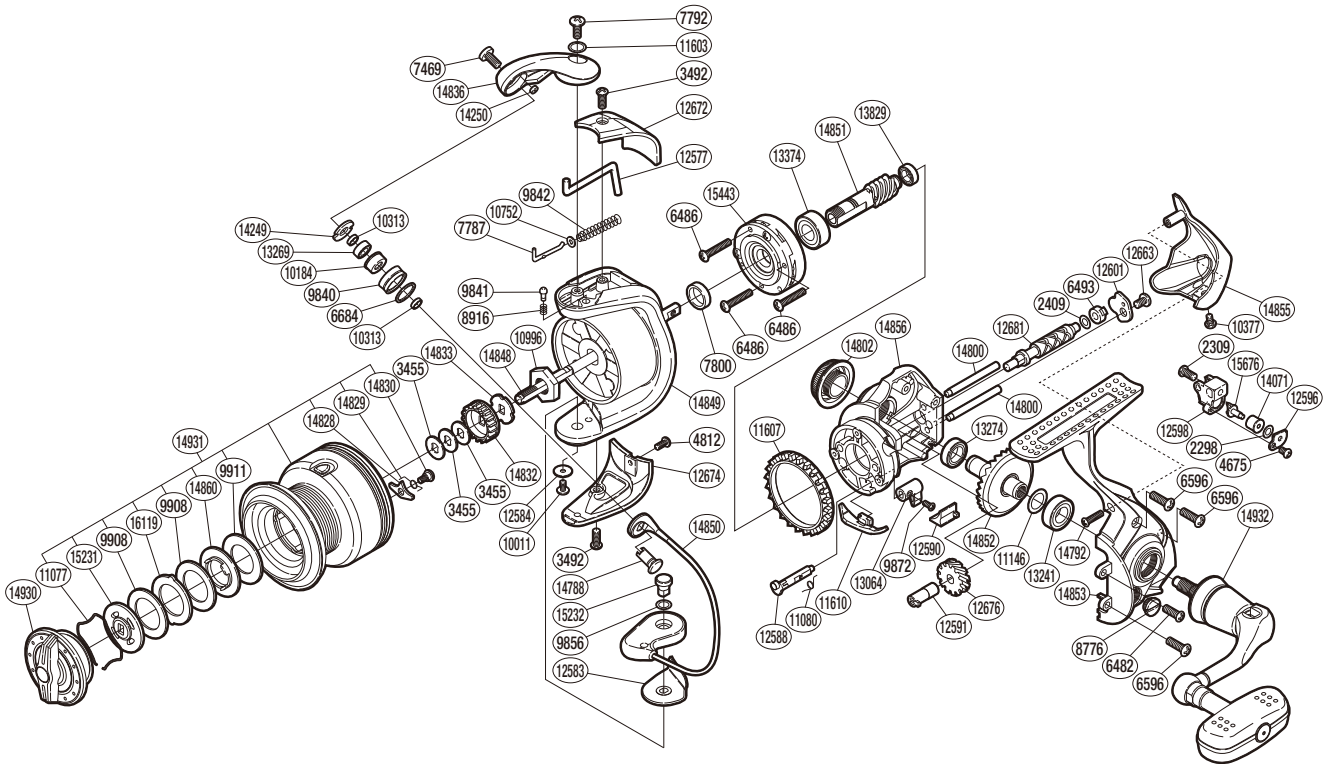

SHIMANO

STRADIC 

ST-3000FJ

Please note that the number of adjusting washers may not be the same as shown in the exploded views. (Adjustment will vary with each individual product.)

(51SE453010U)

Part No.	Description	Part No.	Description	Part No.	Description
RD 2298	Spacer	RD10752	Bail Spring Guide A Support	RD14249	Line Roller Plate
RD 2309	Screw	RD10996	Rotor Nut	RD14250	Line Roller Oil Cap
RD 2409	Spacer	RD11077	Drag Washers Retainer	RD14788	Line Roller Support
RD 3455	Spool Washer	RD11080	Anti-Reverse Cam Spring	RD14792	Screw
RD 3492	Screw	RD11146	Washer	RD14800	Oscillating Guide
RD 4675	Screw	RD11603	Washer	RD14802	Handle Screw Cap
RD 4812	Screw	RD11607	Friction Ring	RD14828	Drag Click
RD 6482	Screw	RD11610	Bail Trip Strike	RD14829	Drag Click Spring
RD 6486	Screw	RD12577	Bail Trip Lever	RD14830	Screw
RD 6493	Worm Bushing (rear)	RD12583	Bail Hold Support Spacer	RD14832	Spool Support A
RD 6596	Screw	RD12584	Washer	RD14833	Spool Support B
RD 6684	Line Roller Spacer	RD12588	Anti-Reverse Cam	RD14836	Bail Arm
RD 7469	Screw	RD12590	Anti-Reverse Lever Cover	RD14848	Main Shaft
RD 7787	Bail Spring Guide A	RD12591	Worm Bushing (front)	RD14849	Rotor
RD 7792	Screw	RD12596	Oscillating Pawl Cover	RD14850	Bail Assembly
RD 7800	Rotor Ring	RD12598	Oscillating Slider	RD14851	Pinion Gear
RD 8776	Oil Cap	RD12601	Worm Shaft Retainer	RD14852	Drive Gear
RD 8916	Click Spring	RD12663	Screw	RD14853	Side Cover
RD 9840	Line Roller	RD12672	Bail Spring Cover	RD14855	Rear Protector
RD 9841	Click Pin	RD12674	Bail Hold Support Guard	RD14856	Body
RD 9842	Bail Spring	RD12676	Idle Gear	RD14860	Key Washer
RD 9856	Washer	RD12681	Worm Shaft	RD14930	Drag Knob
RD 9872	Screw	RD13064	Anti-Reverse Lever	RD14931	Spool Assembly
RD 9908	Drag Washer	RD13241	Ball Bearing	RD14932	Handle Assembly
RD 9911	Drag Washer	RD13269	Ball Bearing	RD15231	Key Washer
RD10011	Screw	RD13274	Ball Bearing	RD15232	Bail Hold Support Shaft
RD10184	Line Roller Bushing	RD13374	Ball Bearing	RD15443	Roller Clutch Assembly
RD10313	Bearing Spacer	RD13829	Ball Bearing	RD15676	Oscillating Pawl
RD10377	Screw	RD14071	Oscillating Slider Bushing	RD16119	Eared Washer