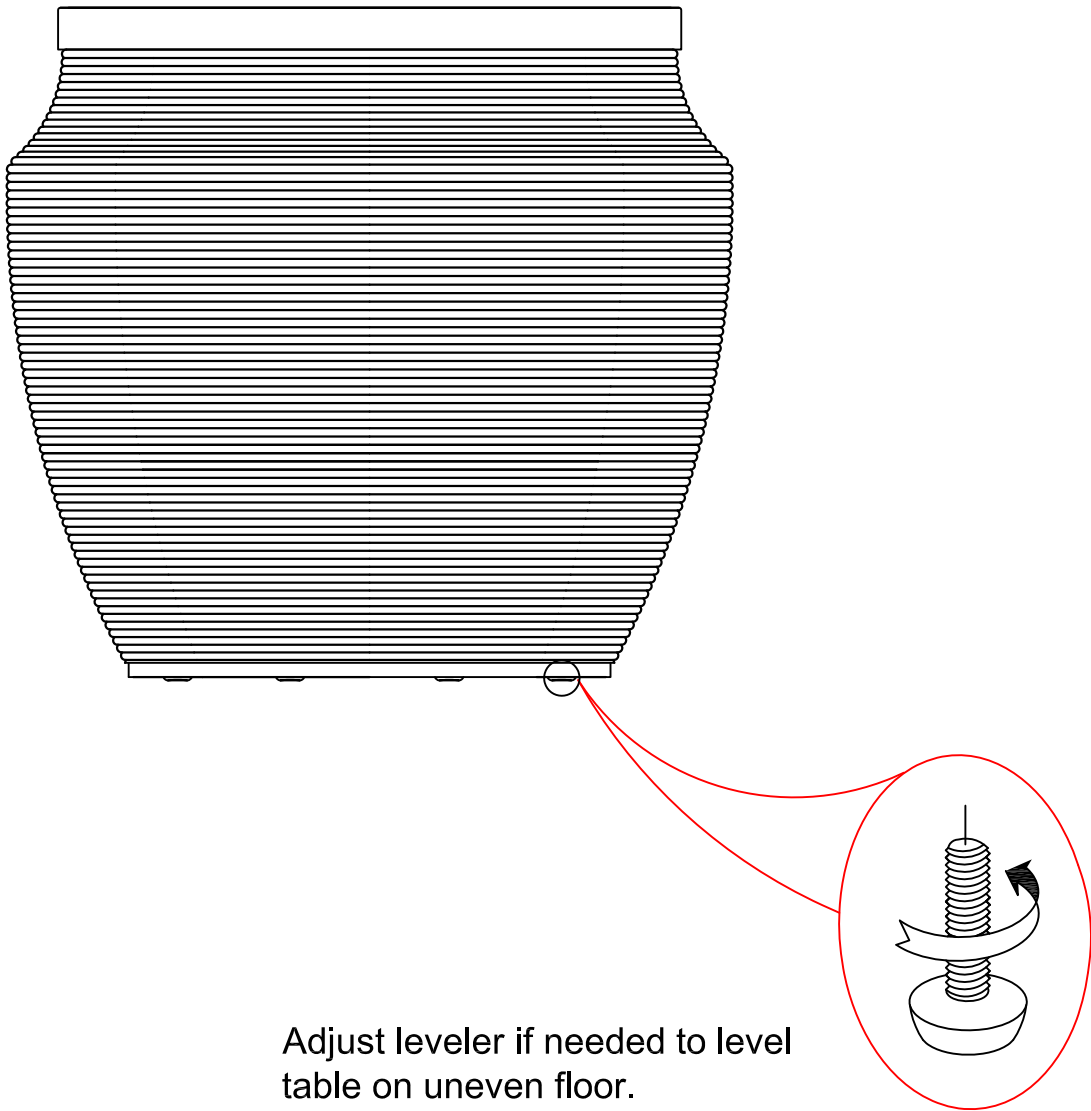

ASSEMBLY INSTRUCTION

ITEM: 6950-80114-80 Round Side Table

Thank you for purchasing this quality product. Be sure to unpack carefully looking for small parts which may have come loose during shipment.

Read all instruction and study the drawing carefully before starting the assembly process.

Adjust leveler if needed to level table on uneven floor.