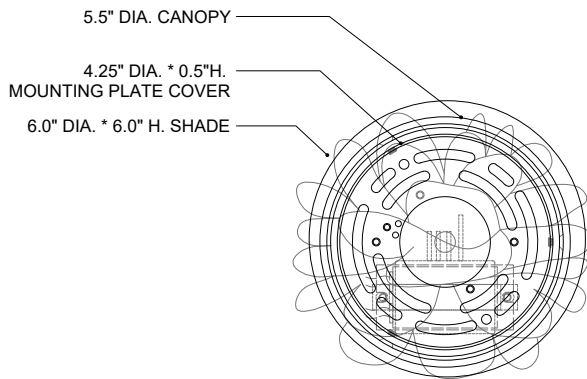

ITEM: 9000-1268

Overall Dimensions

Height: 6"

Diameter: 6"

CANOPY DETAIL

TOP VIEW

FRONT VIEW

Note:
Cord lengths are not shown to scale