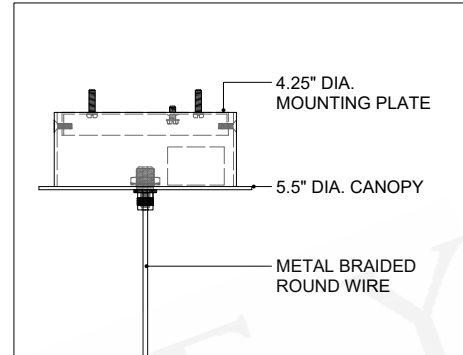

ITEM: 9000-1268

Overall Dimensions

Height: 6"

Diameter: 6"

CANOPY DETAIL

TOP VIEW

FRONT VIEW

Note:
Cord lengths are not shown to scale