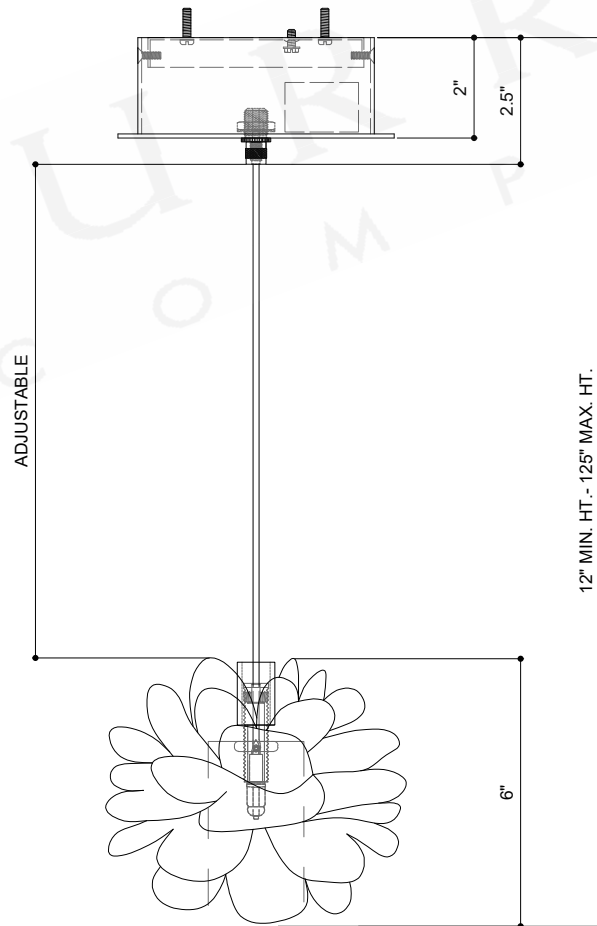

ITEM: 9000-1268

Overall Dimensions

Height: 6"

Diameter: 6"

CANOPY DETAIL

TOP VIEW

FRONT VIEW

Note:
Cord lengths are not shown to scale