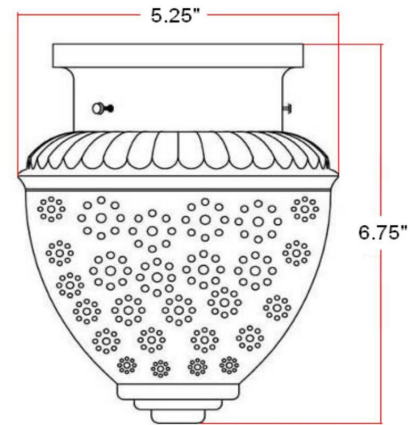

I-Light Ceiling Light
Polished Brass

SPECIFICATIONS

MOUNTING:	Flush Mount	LED BRIGHTNESS (LUMENS):	N/A
SLOPED CEILING ADAPTABLE:	No	LED COLOR CORRELATED TEMPERATURE (CCT):	N/A
LAMP TYPE 1:	1 lamp 60W Incandescent A19	LED COLOR RENDERING INDEX (CRI):	N/A
BULB INCLUDED:	No	LED EFFICACY:	N/A
WATTS PER BULB:	60W	LED AVERAGE RATED LIFE:	N/A
TOTAL WATTAGE:	60W	ENERGY EFFICIENT:	No
DIMMABLE:	Yes	LIGHTING AMPS:	0.5
MATERIAL CONSTRUCTION:	Steel	VOLTAGE:	120V
ASSEMBLED DIMENSIONS:	6.75" H x 5.25" L x 5.25" D		
WEIGHT:	1.50 lbs.		
BACKPLATE DIMENSIONS:	N/A		
CANOPY/PLATE DIMENSIONS:	4.75" H x 1.44" D		
GLASS/SHADE DIMENSIONS:	5.51" H x 5.32" D		
GLASS/SHADE MATERIAL:	Glass		
GLASS/SHADE TYPE:	Textured		
GLASS/SHADE COLOR:	Clear		