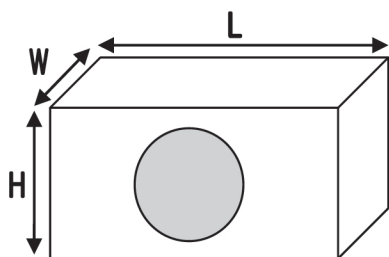

BOSS[®] AUDIO SYSTEMS

Wiring your Subwoofer

Parallel

Series

Multiple Subwoofers

Enclosures

The AR120DVC will work in both sealed and ported enclosures. A sealed enclosure will yield a more linear response. A ported enclosure will roughly increase bass response about 3 – 6 dB.

Below you will find the dimensions to make the enclosure to suit the subwoofers needs, it has been designed for maximum output while retaining great sound quality.

The dimensions have already accounted for the volume displacement of the subwoofer, and using 3/4" (19mm) MDF. All dimensions are external.

Enclosure Dimensions

Sealed Dimensions:

Length (L) : 16.5"(420mm)
Width (W) : 12.6"(320mm)
Height (H) : 9.1"(230mm)
Cutout Diameter: 11"(279mm)
Int. Volume: 1.0 ft³

Ported Dimensions:

Length (L) : 17.7"(450mm)
Width (W) : 12.6"(320mm)
Height (H) : 9.1"(230mm)
Port Diameter : 4"(101.6mm)
Port Length : 16"(406.4mm)
Port Freq : 38.2 Hz
Cutout Diameter: 11"(279mm)
Int. Volume: 1.2 ft³