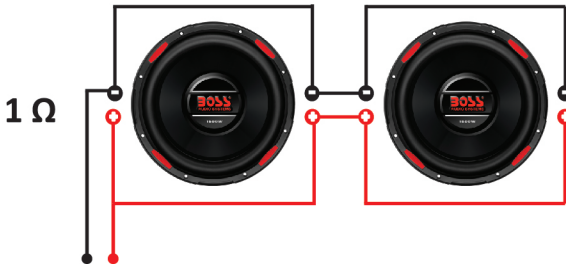

BOSS[®] AUDIO SYSTEMS

AR120DVC 12" (30.5cm) Subwoofer

- *Dual 4 Ω Voice Coils*
- *1600 W Peak Power Handling*
- *2"(51mm) High Temperature Voice Coil*
- *Butyl Rubber Surround*

Product Specifications

Impedance	8 Ω (Series)
Resonant Frequency	28 Hz
Qts	0.985
Qms	5.225
Qes	1.214
Vas	3.015 ft ³ (85.38 liters)
Xmax	9.04 mm
Sensitivity (1 W/ 1 m)	85 dB
Peak Power Handling	1600 W
Mounting Depth	5-3/16" (132mm)
Cutout Diameter	11" (279mm)

BOSS[®] AUDIO SYSTEMS

Wiring your Subwoofer

Parallel

Series

Multiple Subwoofers

Enclosures

The AR120DVC will work in both sealed and ported enclosures. A sealed enclosure will yield a more linear response. A ported enclosure will roughly increase bass response about 3 – 6 dB.

Below you will find the dimensions to make the enclosure to suit the subwoofers needs, it has been designed for maximum output while retaining great sound quality.

The dimensions have already accounted for the volume displacement of the subwoofer, and using 3/4" (19mm) MDF. All dimensions are external.

Enclosure Dimensions

Sealed Dimensions:

Length (L) : 16.5"(420mm)
Width (W) : 12.6"(320mm)
Height (H) : 9.1"(230mm)
Cutout Diameter: 11"(279mm)
Int. Volume: 1.0 ft³

Ported Dimensions:

Length (L) : 17.7"(450mm)
Width (W) : 12.6"(320mm)
Height (H) : 9.1"(230mm)
Port Diameter : 4"(101.6mm)
Port Length : 16"(406.4mm)
Port Freq : 38.2 Hz
Cutout Diameter: 11"(279mm)
Int. Volume: 1.2 ft³