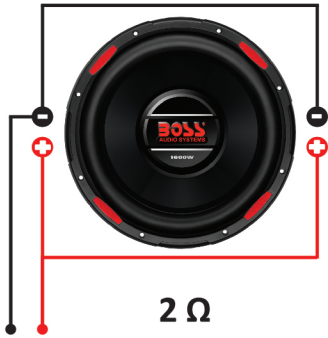

BOSS[®] AUDIO SYSTEMS

AR120DVC 12" (30.5cm) Subwoofer

- *Dual 4 Ω Voice Coils*
- *1600 W Peak Power Handling*
- *2"(51mm) High Temperature Voice Coil*
- *Butyl Rubber Surround*

Product Specifications

Impedance	8 Ω (Series)
Resonant Frequency	28 Hz
Qts	0.985
Qms	5.225
Qes	1.214
Vas	3.015 ft ³ (85.38 liters)
Xmax	9.04 mm
Sensitivity (1 W/ 1 m)	85 dB
Peak Power Handling	1600 W
Mounting Depth	5-3/16" (132mm)
Cutout Diameter	11" (279mm)

BOSS[®] AUDIO SYSTEMS

Wiring your Subwoofer

Parallel

Series

Multiple Subwoofers

Enclosures

The AR120DVC will work in both sealed and ported enclosures. A sealed enclosure will yield a more linear response. A ported enclosure will roughly increase bass response about 3 – 6 dB.

Enclosure Dimensions

Sealed Dimensions:

Length (L) : 16.5"(420mm)
Width (W) : 12.6"(320mm)
Height (H) : 9.1"(230mm)
Cutout Diameter: 11"(279mm)
Int. Volume: 1.0 ft³

Ported Dimensions:

Length (L) : 17.7"(450mm)
Width (W) : 12.6"(320mm)
Height (H) : 9.1"(230mm)
Port Diameter : 4"(101.6mm)
Port Length : 16"(406.4mm)
Port Freq : 38.2 Hz
Cutout Diameter: 11"(279mm)
Int. Volume: 1.2 ft³