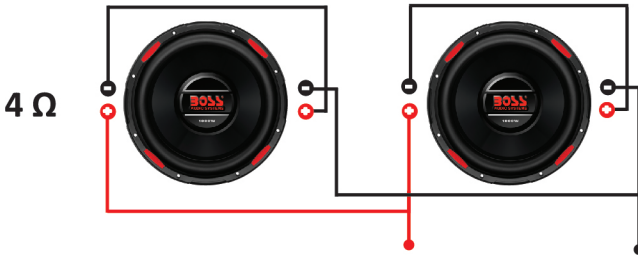

BOSS[®] AUDIO SYSTEMS

AR120DVC 12" (30.5cm) Subwoofer

- *Dual 4 Ω Voice Coils*
- *1600 W Peak Power Handling*
- *2"(51mm) High Temperature Voice Coil*
- *Butyl Rubber Surround*

Product Specifications

Impedance	8 Ω (Series)
Resonant Frequency	28 Hz
Qts	0.985
Qms	5.225
Qes	1.214
Vas	3.015 ft ³ (85.38 liters)
Xmax	9.04 mm
Sensitivity (1 W/ 1 m)	85 dB
Peak Power Handling	1600 W
Mounting Depth	5-3/16" (132mm)
Cutout Diameter	11" (279mm)

BOSS[®] AUDIO SYSTEMS

Wiring your Subwoofer

Parallel

Series

Multiple Subwoofers

Enclosures

The AR120DVC will work in both sealed and ported enclosures. A sealed enclosure will yield a more linear response. A ported enclosure will roughly increase bass response about 3 – 6 dB.

Enclosure Dimensions

Sealed Dimensions:

Length (L) : 16.5"(420mm)
Width (W) : 12.6"(320mm)
Height (H) : 9.1"(230mm)
Cutout Diameter: 11"(279mm)
Int. Volume: 1.0 ft³

Ported Dimensions:

Length (L) : 17.7"(450mm)
Width (W) : 12.6"(320mm)
Height (H) : 9.1"(230mm)
Port Diameter : 4"(101.6mm)
Port Length : 16"(406.4mm)
Port Freq : 38.2 Hz
Cutout Diameter: 11"(279mm)
Int. Volume: 1.2 ft³