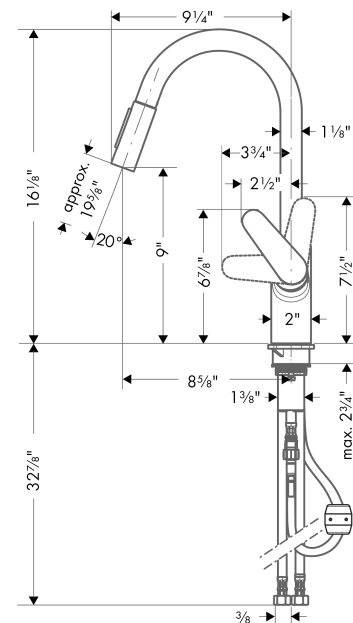

Focus

HighArc Kitchen Faucet, 2-Spray Pull-Down, 1.75 GPM

Finishes : **steel optic** Part no. : **04505800**

Description

Features

- Swivel range 150°
- Laminar and needle spray
- Toggle spray diverter
- MagFit magnetic sprayhead docking
- Single-hole installation
- Flow: 1.75 GPM (6.6 L/Min)
- Ceramic cartridge
- 3/8" connections
- Integrated double backflow prevention

Item details

List Price \$ 664.00

Technology

Compliance

Product image

Scale drawing

Focus
HighArc Kitchen Faucet, 2-Spray Pull-Down, 1.75 GPM
 Finishes : **steel optic** Part no. : **04505800**

Exploded drawing

Year of production: >10/18

Focus

HighArc Kitchen Faucet, 2-Spray Pull-Down, 1.75 GPM

Finishes : **steel optic** Part no. : **04505800**

Spare parts list

Year of production: >10/18

Pos.	Description	Part no.	Price	PU
1	handle	98460800	-	1
2	screw cover	96338000	-	1
3	flange	95498800	-	1
4	nut	97209000	-	1
5	cartridge, assy	92730000	-	1
6	locking screw for handle	95140000	-	1
7	seal	95008000	-	1
8	spout cpl.	95562800	-	1
9	filter	97735000	-	1
10	O-ring 11x2	98127000	-	1
11	non return valve	93218000	-	1
12	set of non return valves DW 15	97350000	-	1
13	aerator laminar M22x1 (15 l/min)	95909000	-	1
14	fixing set (Ø 34)	95049000	-	1
15	hose 1,50 m	88624000	-	1
16	connection hose 600 mm M10x1	95561000	-	1
17	connection hose 35½" M8x0,75 3/8"	96316001	-	1