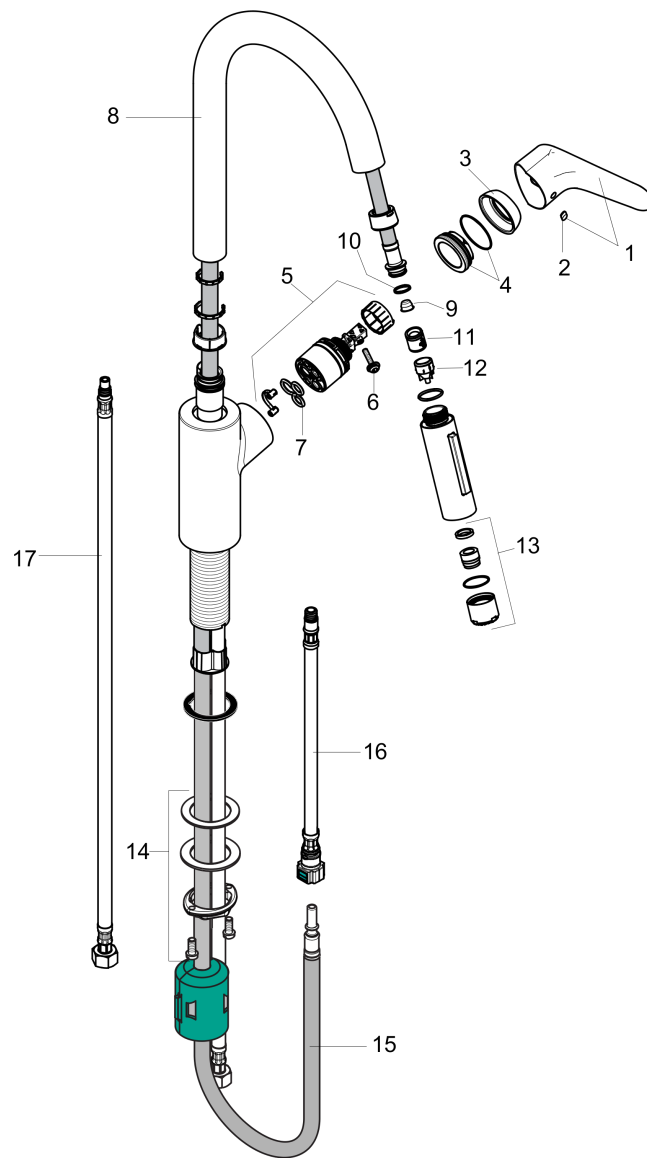

Focus

HighArc Kitchen Faucet, 2-Spray Pull-Down, 1.75 GPM

Finishes : **steel optic** Part no. : **04505800**

Description

Features

- Swivel range 150°
- Laminar and needle spray
- Toggle spray diverter
- MagFit magnetic sprayhead docking
- Single-hole installation
- Flow: 1.75 GPM (6.6 L/Min)
- Ceramic cartridge
- 3/8" connections
- Integrated double backflow prevention

Item details

List Price \$ 664.00

Technology

Compliance

Product image

Scale drawing

Focus
HighArc Kitchen Faucet, 2-Spray Pull-Down, 1.75 GPM
 Finishes : **steel optic** Part no. : **04505800**

Exploded drawing

Year of production: >10/18

Focus

HighArc Kitchen Faucet, 2-Spray Pull-Down, 1.75 GPM

Finishes : **steel optic** Part no. : **04505800**

Spare parts list

Year of production: >10/18

Pos.	Description	Part no.	Price	PU
1	handle	98460800	-	1
2	screw cover	96338000	-	1
3	flange	95498800	-	1
4	nut	97209000	-	1
5	cartridge, assy	92730000	-	1
6	locking screw for handle	95140000	-	1
7	seal	95008000	-	1
8	spout cpl.	95562800	-	1
9	filter	97735000	-	1
10	O-ring 11x2	98127000	-	1
11	non return valve	93218000	-	1
12	set of non return valves DW 15	97350000	-	1
13	aerator laminar M22x1 (15 l/min)	95909000	-	1
14	fixing set (Ø 34)	95049000	-	1
15	hose 1,50 m	88624000	-	1
16	connection hose 600 mm M10x1	95561000	-	1
17	connection hose 35½" M8x0,75 3/8"	96316001	-	1