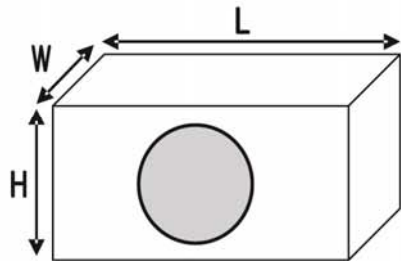

CXX8 8"(20.3cm)Subwoofer

- *Single 4 Ω Voice Coil*
- *600 W Peak Power Handling*
- *Polypropylene Cone*
- *Rubber Surround*

Product Specifications

Impedance	4 Ω
Resonant Frequency	49 Hz
Qts	0.76
Qms	3.98
Qes	0.94
Vas	0.530 cu ft. (15.0 liters)
Xmax	6.5 mm
Sensitivity(1W/1m)	83 dB
Peak Power Handling	600 W
Mounting Depth	3-25/32 (96 mm)
Cutout Diameter	7-1/4 (184 mm)

Wiring your Subwoofer

4 Ω

Multiple Subwoofers

Parallel
2 Ω

Series
8 Ω

Enclosures

The CXX8 is designed to work in a medium sized sealed or ported enclosure. Since the woofer has pole-vent, it needs a minimum clearance from the rear wall of the enclosure of 0.75 (19 mm). Below you will find the dimensions to make the enclosure to suit the subwoofers needs, it has been designed for maximum output while retaining great sound quality.

The dimensions have already accounted for the volume displacement of the subwoofer, and using 3/4 (19mm) MDF. All dimensions are external.

Enclosure Dimensions

**Sealed Dimensions:**

Length(L): 13 (330.2mm)
Width(W): 8 (203.2mm)
Height(H): 9 (228.6mm)
Cutout Diameter: 7-1/4 (184mm)

**Ported Dimensions:**

Length(L): 15 (381mm)
Width(W): 9 (228.6mm)
Height(H): 11 (279.4mm)
Port Diameter: 3.5 (88.9mm)
Port Length: 7 (177.8mm)
Port Freq: 52 Hz
Cutout Diameter: 7-1/4 (184mm)

Technical Support