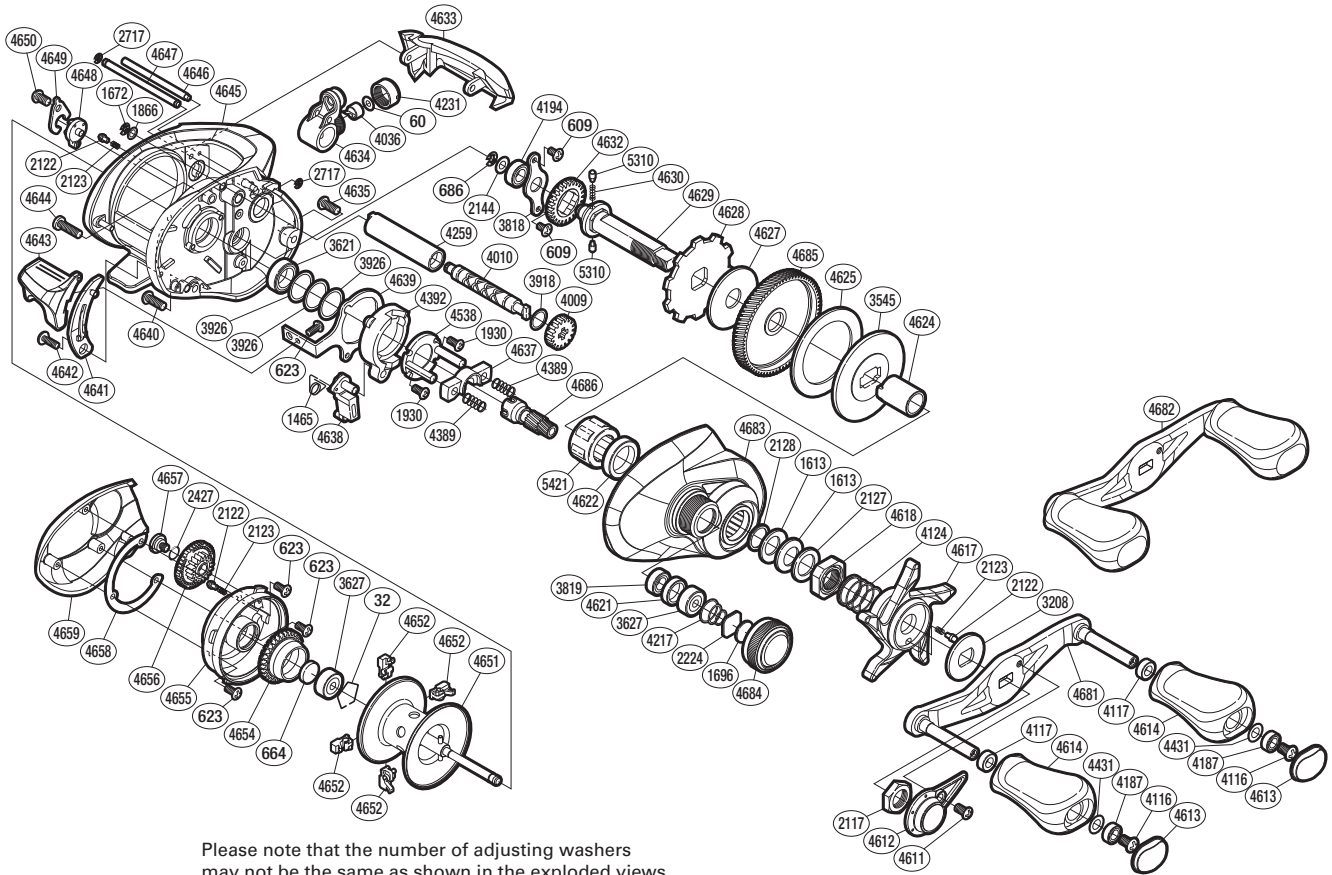

SHIMANO

CHRONARCH C14+ S A-RB

CH-C14+150HG

Please note that the number of adjusting washers may not be the same as shown in the exploded views. (Adjustment will vary with each individual product.)

(51RH29A150U)