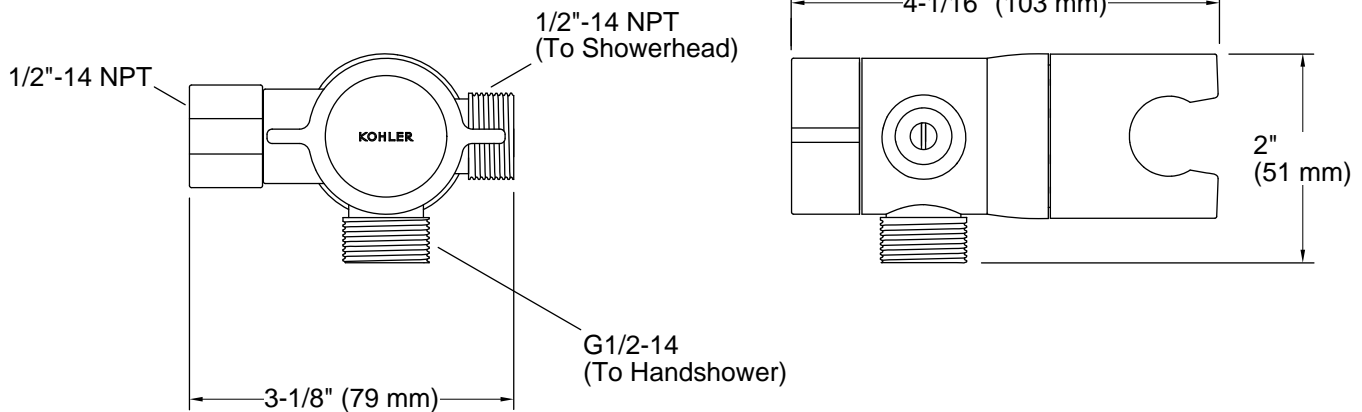

Technical Information

All product dimensions are nominal.

Handshower:

Rated maximum flow: 0 gal/min (0 l/min)

Showerhead/Body Spray:

Rated maximum flow: 2.5 gal/min (9.5 l/min)

Notes

Install this product according to the installation guide.