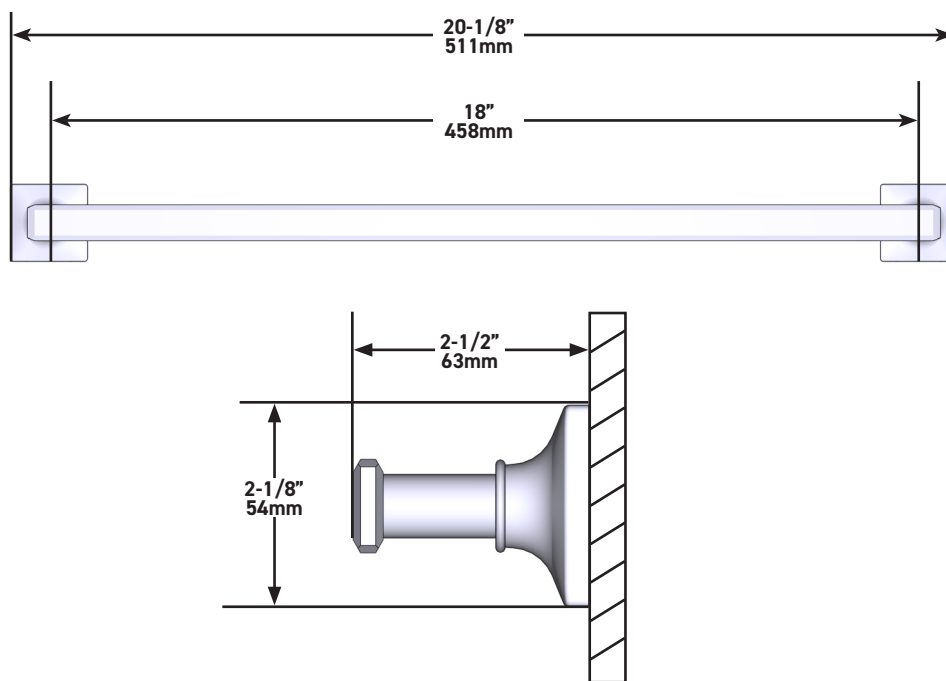

Para garantía o información adicional, comuníquese con:

U.S.A.
houseofrohl.com/support
1-800-777-9762

QUEBEC / MARITIMOS / CANADA OCCIDENTAL
houseofrohl.ca/support
1-866-473-8442

ONTARIO
houseofrohl.ca/support
1-800-287-5354