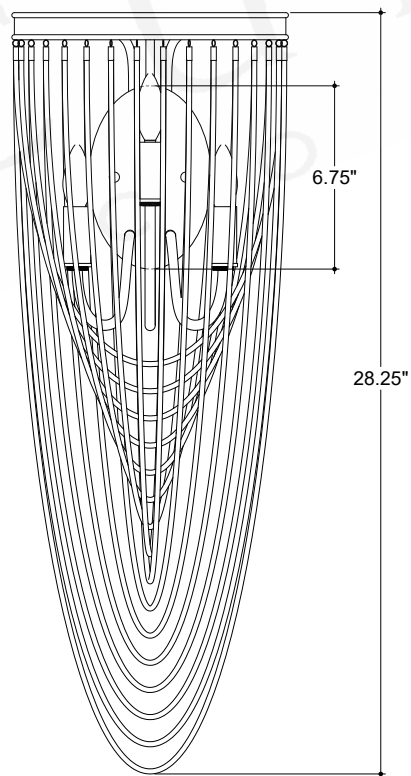

ITEM: 5000-0273

Overall Dimensions

Height: 28.25"  
Width: 10.25"  
Depth: 12.25"

TOP VIEW

FRONT VIEW

SIDE VIEW