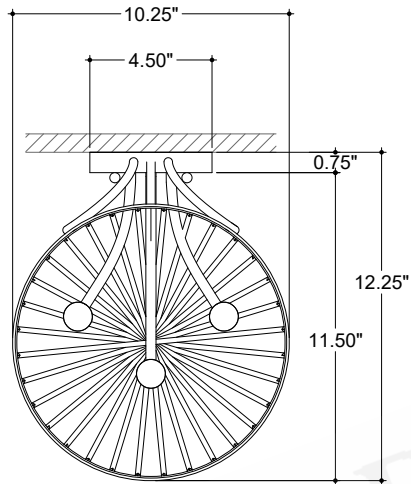

ITEM: 5000-0273

Overall Dimensions

Height: 28.25"  
Width: 10.25"  
Depth: 12.25"

TOP VIEW

FRONT VIEW

SIDE VIEW