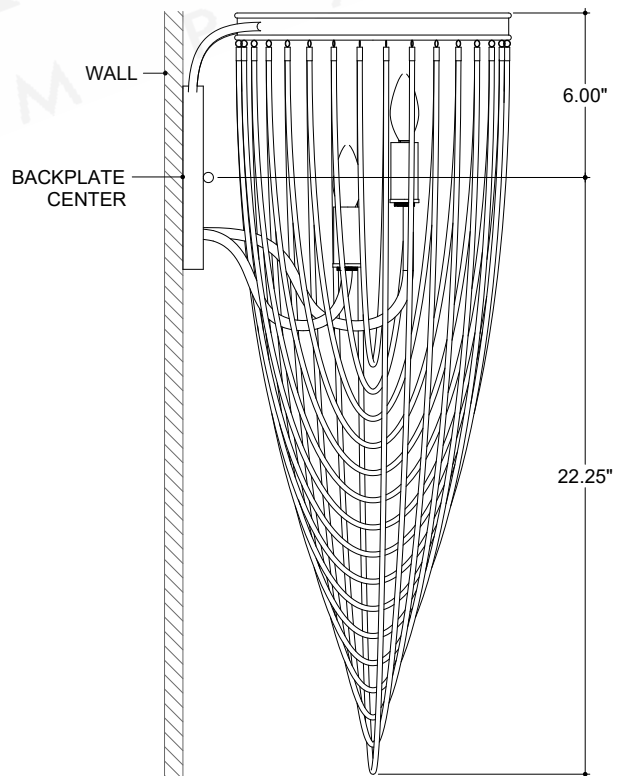

ITEM: 5000-0273

Overall Dimensions

Height: 28.25"  
Width: 10.25"  
Depth: 12.25"

TOP VIEW

FRONT VIEW

SIDE VIEW