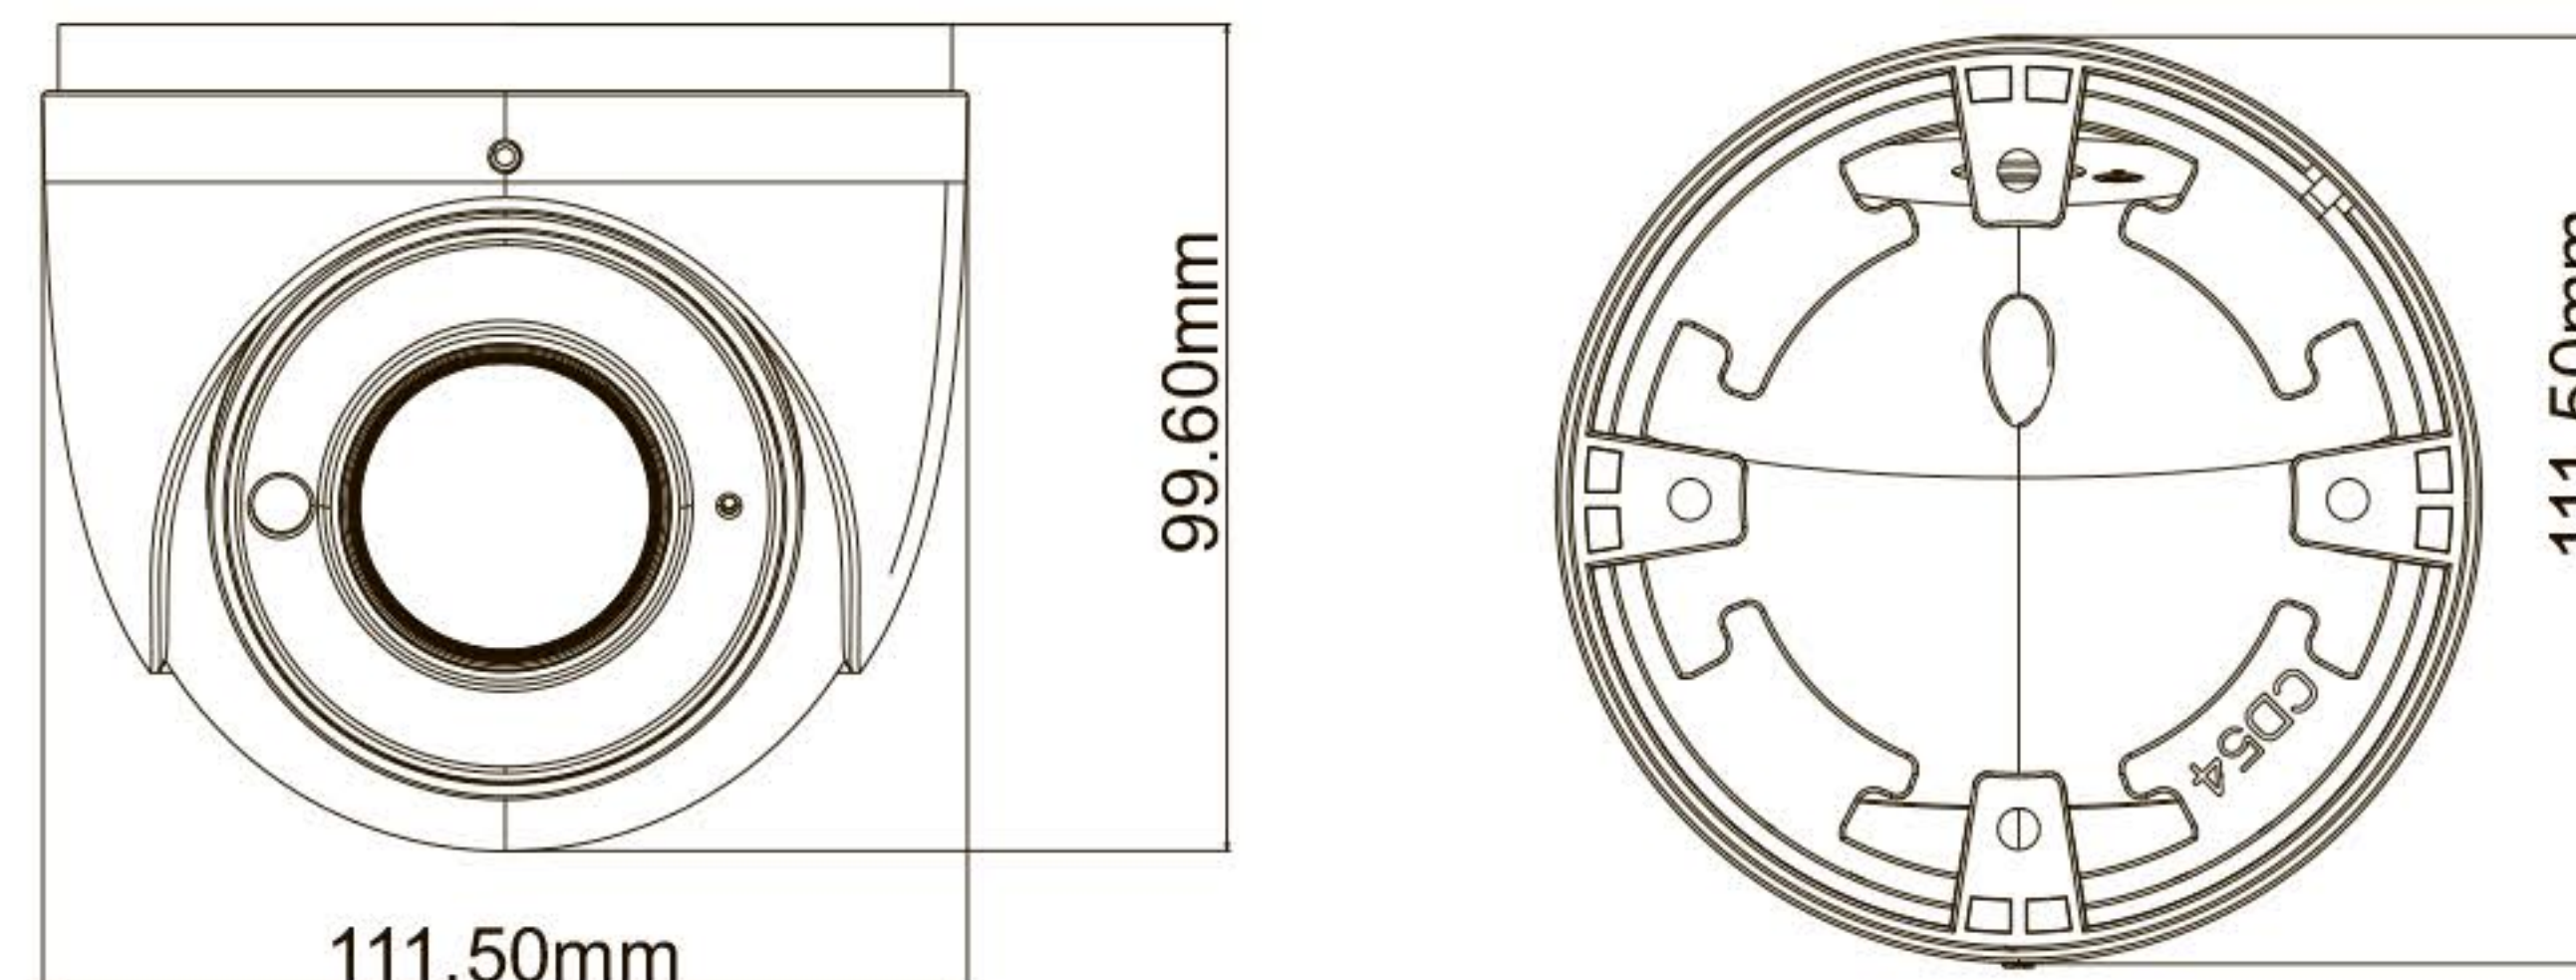

CAMERA

K-TT5MPMZW

5MP HD Analog IR Dome Camera

- 5MP@20fps/4MP@30fps image, high resolution, true color
- AHD / TVI / CVI/CVBS standard and lossless video output
- Up to 1500 TVL resolution
- CMOS progressive scan, perfectly capture the moving object
- Support OSD menu
- High speed, long distance and real time transmission
- Auto color to B / W at low illumination
- Support ICR switch, true day / night, WDR
- Support noise reduction function
- 30 ~ 50m IR night view distance
- IP67
- Support COC

SPECIFICATIONS

Model	K-TT5MPMZW
Specifications	
Camera	
Image Sensor	1 / 2.7 "CMOS
Resolution	5MP
Image Size	2560 x 1936
Video Output	AHD / TVI / CVI / CVBS
Image System	PAL / NTSC
Electronic Shutter	Auto
IR Distance	30 ~ 50 m
Frame Rate	5MP @20fps
Min. Illumination	Color : 0.01 lux@F1.2, AGC ON; B/W : 0 lux with IR
Lens	2.8~12 mm (motorized)
Lens Mount	D14
S / N Ratio	≥52dB (AGC OFF)
Ingress Protection	IP 67
Functions	
Function Control	OSD (COC Control)
Day & Night	ICR
Digital WDR	Yes
Digital NR	Yes
AGC	Yes
Auto White Balance	Yes
BLC	Yes
LSC	Yes
Defog	No
HLC	Yes
Sharpness	Yes
Mirror	Yes
Smart IR	Yes
Image Setting	Yes
Defect Correction	Yes
Language	13 languages
Angle Adjustment	Pan: 0°~360°; Tilt: 0°~80°; Rotation: 0°~360°
Others	
Power Supply	DC12V (± 10%)
Power Consumption	IR OFF : < 1W; IR ON : < 6W
Working Environment	- 30 °C ~ 50 °C, 10 % ~ 90 % (relative humidity)
Dimensions (mm)	Φ 111.5 x 99.6
Weight (net)	Approx. 0.55KG

DIMENSIONS

AVAILABLE ACCESSORIES

AVAILABLE MODEL

Available Model	K-TT5MPMZW	Motorized zoom lens
-----------------	------------	---------------------