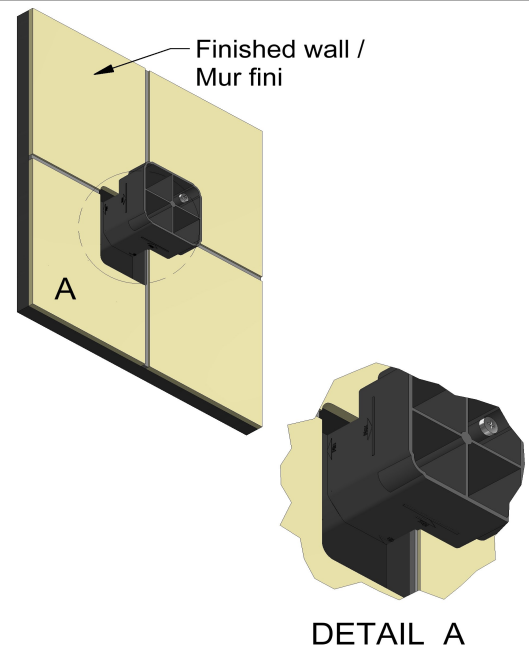

Certifications

- CSA B125.1
- ASME A112.18.1
- CMR248 Approval

UPC®