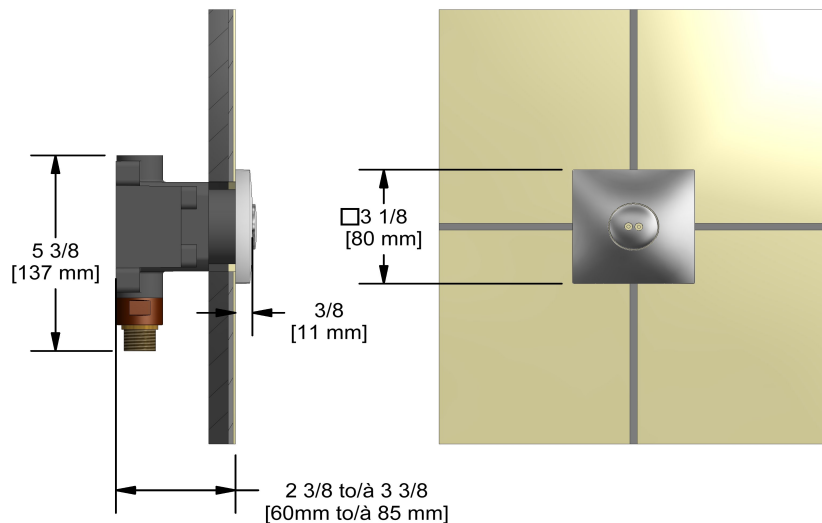

Certifications

- CSA B125.1
- ASME A112.18.1
- CMR248 Approval

UPC®