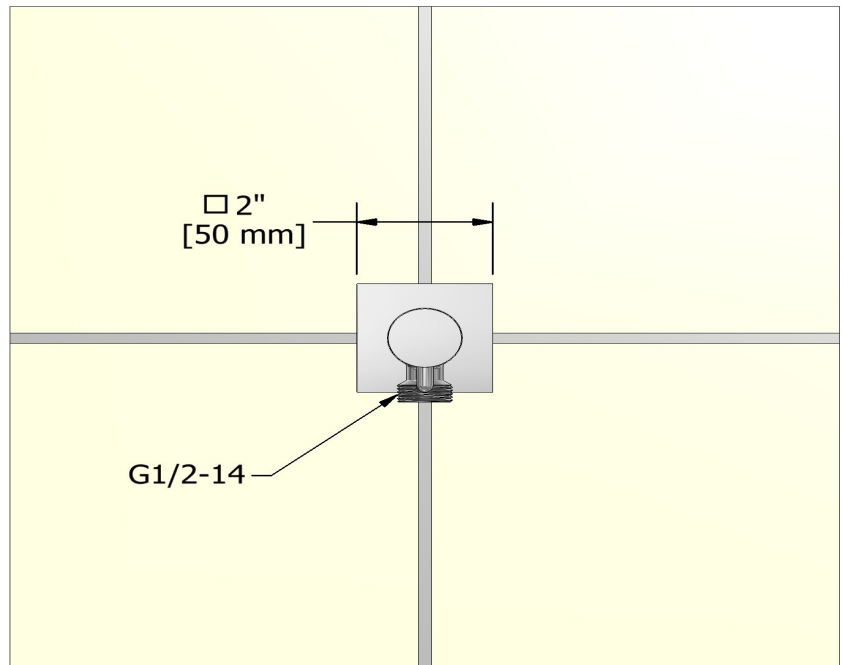

Certifications

- CSA B125.1
- ASME A112.18.1
- CMR248 Approval

cUPC®