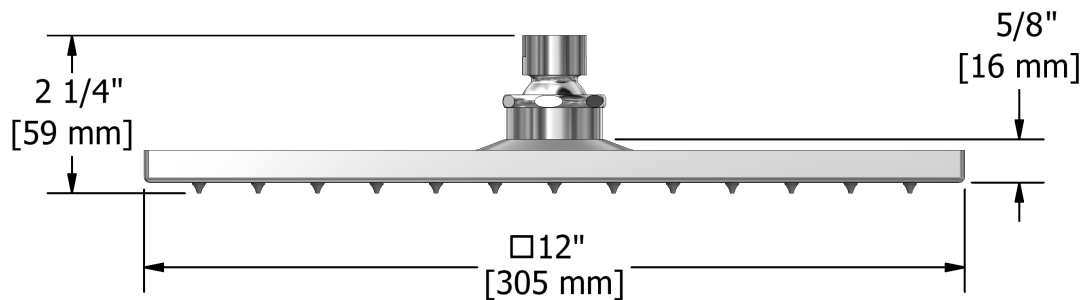

Sizes, models and finishes may differ from those presented.

Warranty

This **Riobel Inc.** product you have purchased carries a Limited Lifetime Warranty on the chrome, PVD finish, blacks and all working parts and is guaranteed from the initial purchase date against all manufacturing defects. All other finishes, including plastic components, are guaranteed for one year. All electric and/or electronic parts are covered by a 5-year limited warranty.

Customer Service

Ontario, West Canada : 888-287-5354 Quebec, Maritimes, United States : 866-473-8442

2020.11.07