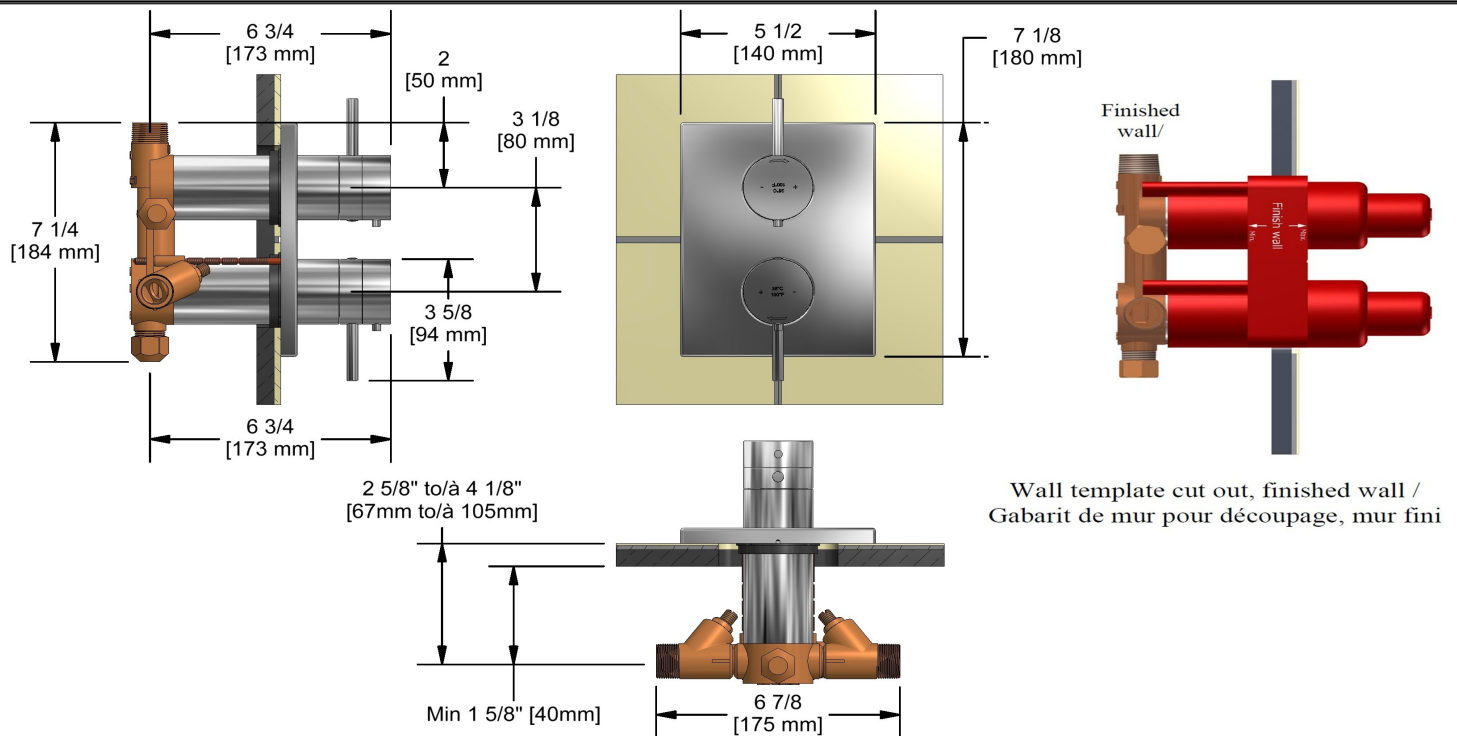

Certifications

- CSA B125.1
- ASME A112.18.1
- ASSE 1016
- CMR248 Approval
- ADA

Sizes, models and finishes may differ from those presented.

Warranty

This **Riobel Inc.** product you have purchased carries a Limited Lifetime Warranty on the chrome, PVD finish, blacks and all working parts and is guaranteed from the initial purchase date against all manufacturing defects. All other finishes, including plastic components, are guaranteed for one year. All electric and/or electronic parts are covered by a 5-year limited warranty.

Customer Service

Ontario, West Canada : 888-287-5354 Quebec, Maritimes, United States : 866-473-8442