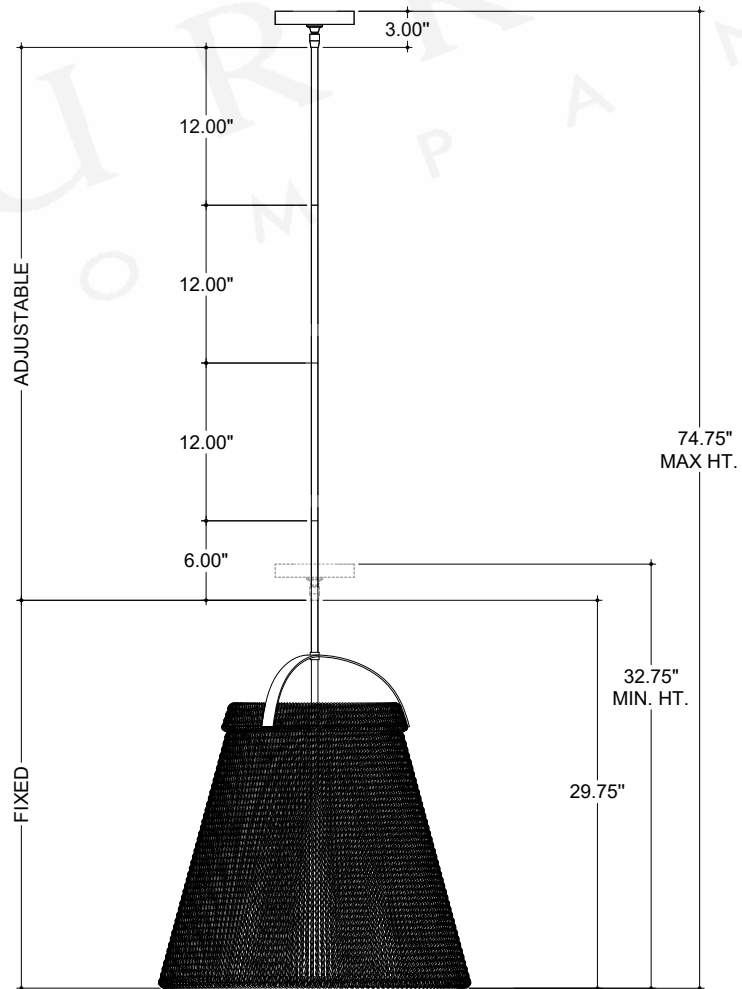

ITEM: 9000-1303

Overall Dimensions

Height: 29.75"

Diameter: 24"

TOP VIEW

CANOPY DETAIL

FRONT VIEW