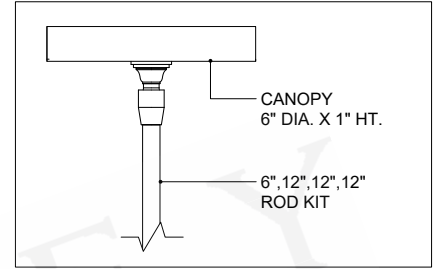

ITEM: 9000-1303

Overall Dimensions

Height: 29.75"

Diameter: 24"

TOP VIEW

CANOPY DETAIL

FRONT VIEW