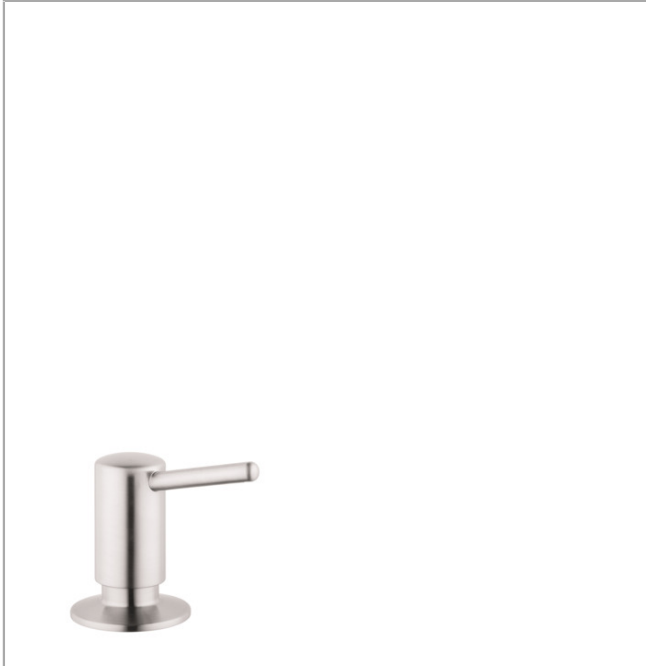

Soap Dispenser, Contemporary

Finishes : **steel optic** Part no. : **04539800**

Description

Features

- Metal
- Bottle capacity 16 oz
- 1 7/8" maximum counter depth

Item details

List Price \$ 85.00

Product image

Scale drawing