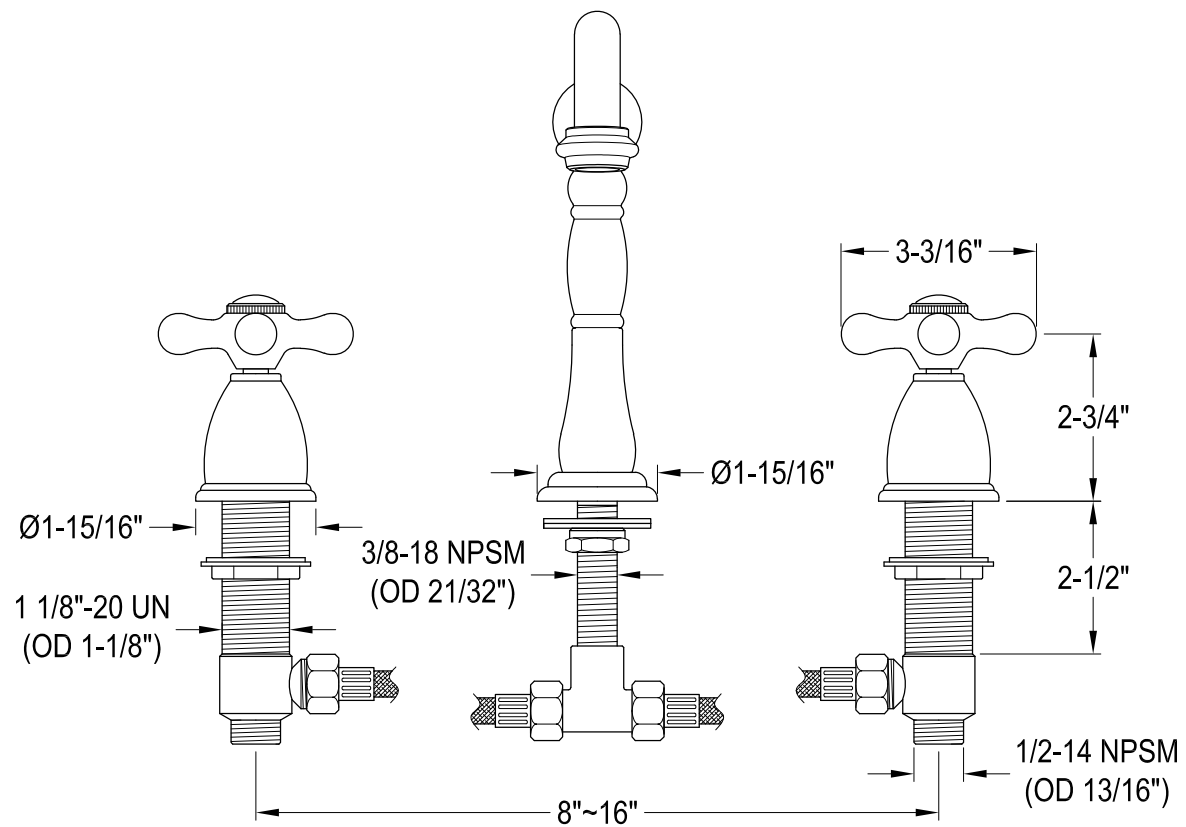

# CKVPB2018W81,7

20" Console Sink with Brass Legs

# CKVPB2018W81

Widespread Lavatory Faucet With Retail Pop-Up

# CKVPB2018W81,7

Plumbing Sink Trim Kit with P-Trap

# CKVPB2018W81,7

Brass Pop-Up with Overflow, 22 Gauge