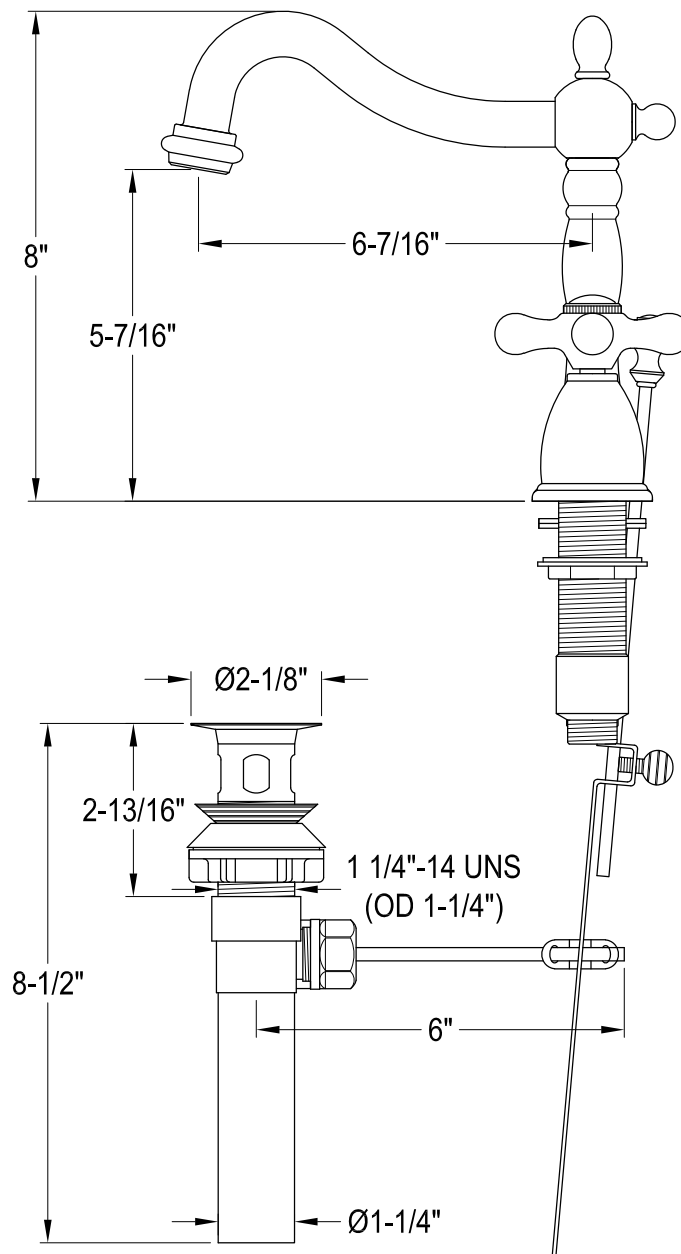

# CKVPB2018W81,7

20" Console Sink with Brass Legs

# CKVPB2018W81

Widespread Lavatory Faucet With Retail Pop-Up

# CKVPB2018W81,7

Plumbing Sink Trim Kit with P-Trap

# CKVPB2018W81,7

Brass Pop-Up with Overflow, 22 Gauge