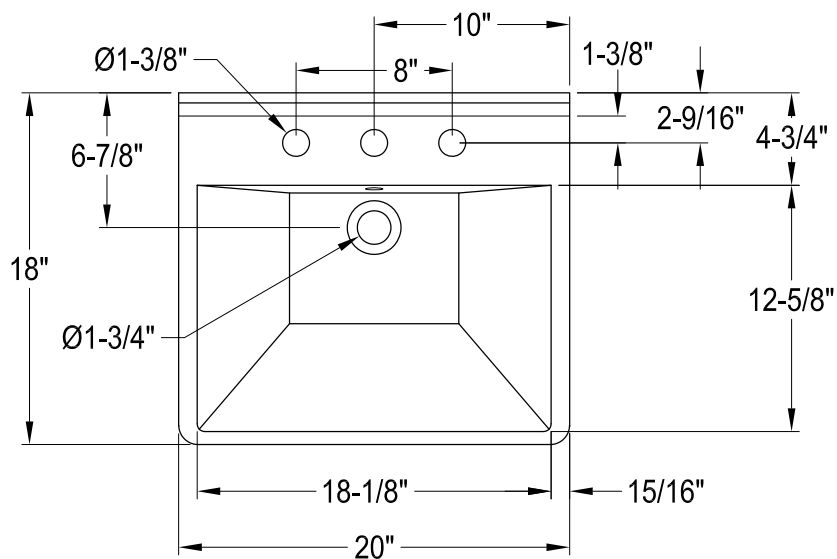

# CKVPB2018W81,7

20" Console Sink with Brass Legs

# CKVPB2018W81

Widespread Lavatory Faucet With Retail Pop-Up

# CKVPB2018W81,7

Plumbing Sink Trim Kit with P-Trap

# CKVPB2018W81,7

Brass Pop-Up with Overflow, 22 Gauge