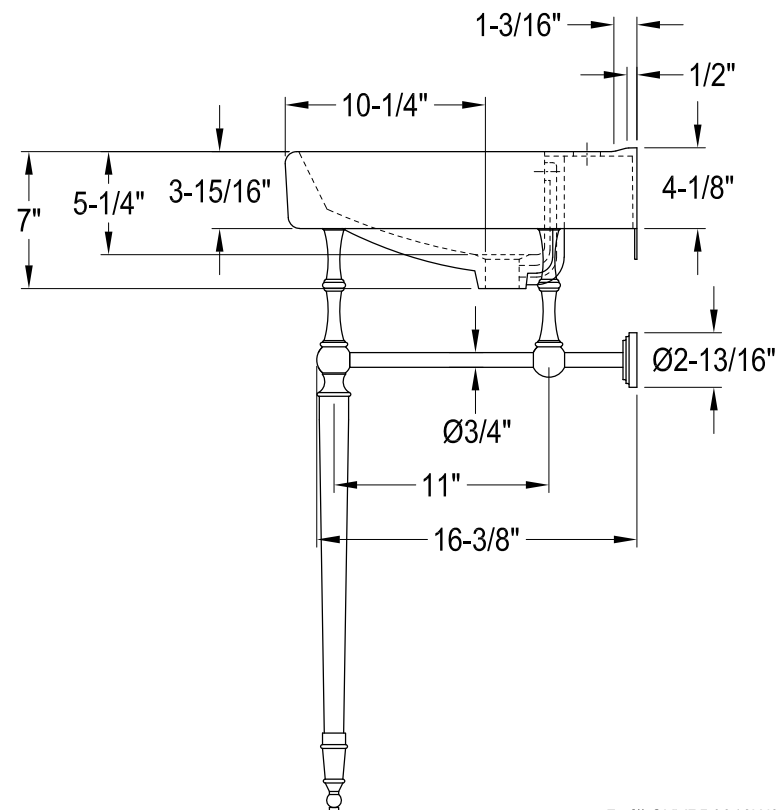

# CKVPB2018W81,7

20" Console Sink with Brass Legs

# CKVPB2018W81

Widespread Lavatory Faucet With Retail Pop-Up

# CKVPB2018W81,7

Plumbing Sink Trim Kit with P-Trap

# CKVPB2018W81,7

Brass Pop-Up with Overflow, 22 Gauge