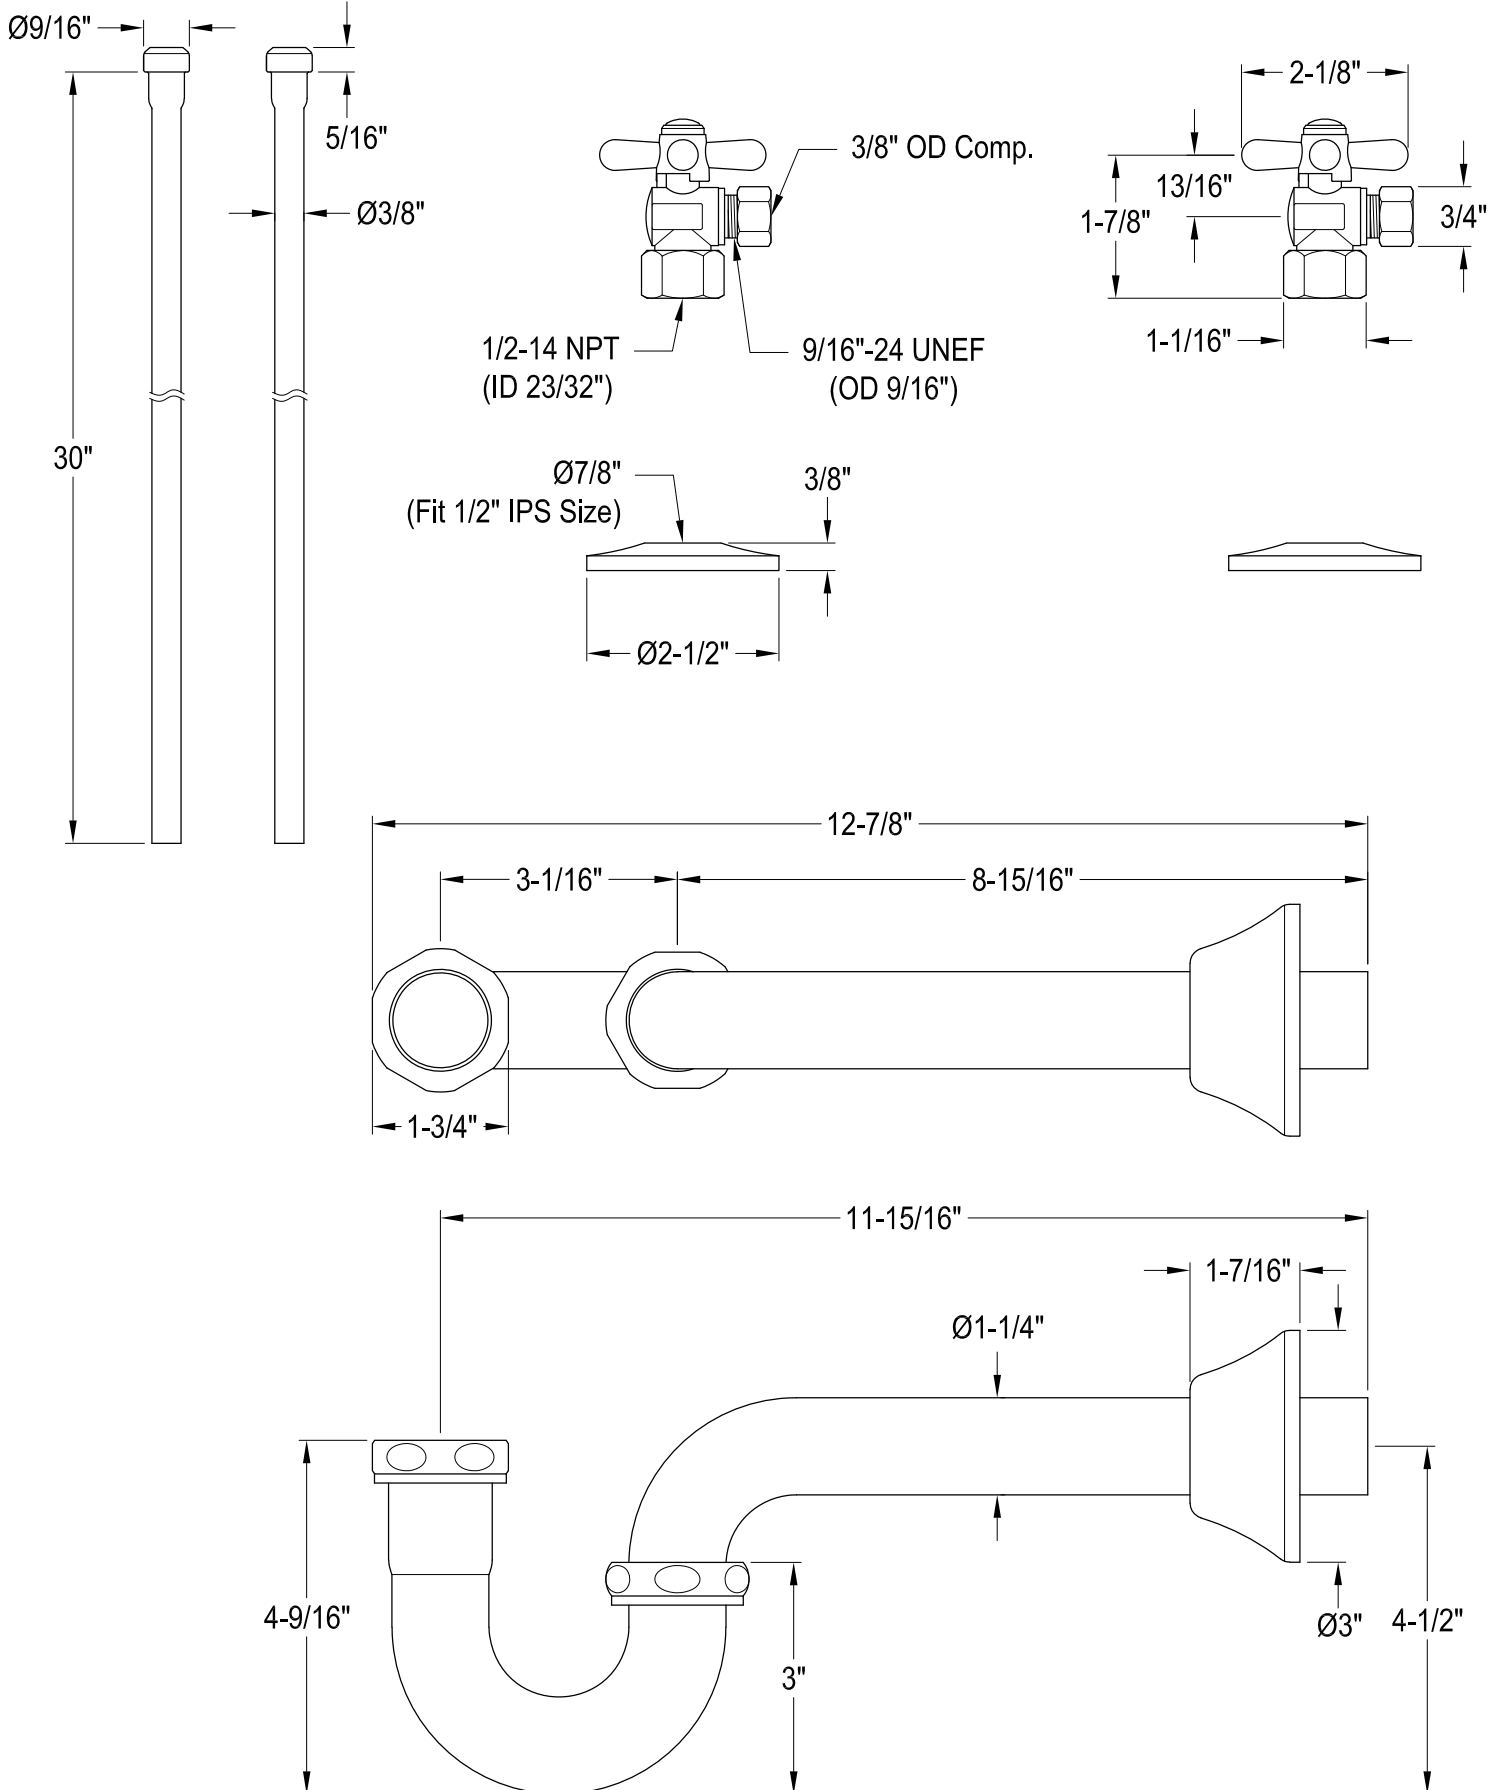

# CKVPB2018W81,7

20" Console Sink with Brass Legs

# CKVPB2018W81

Widespread Lavatory Faucet With Retail Pop-Up

# CKVPB2018W81,7

Plumbing Sink Trim Kit with P-Trap

# CKVPB2018W81,7

Brass Pop-Up with Overflow, 22 Gauge