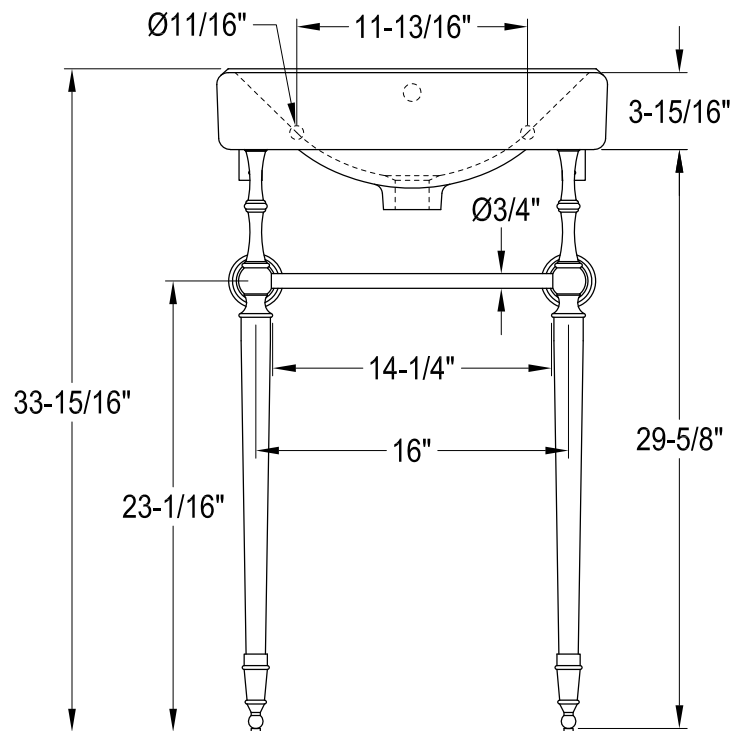

# CKVPB2018W81,7

20" Console Sink with Brass Legs

# CKVPB2018W81

Widespread Lavatory Faucet With Retail Pop-Up

# CKVPB2018W81,7

Plumbing Sink Trim Kit with P-Trap

# CKVPB2018W81,7

Brass Pop-Up with Overflow, 22 Gauge