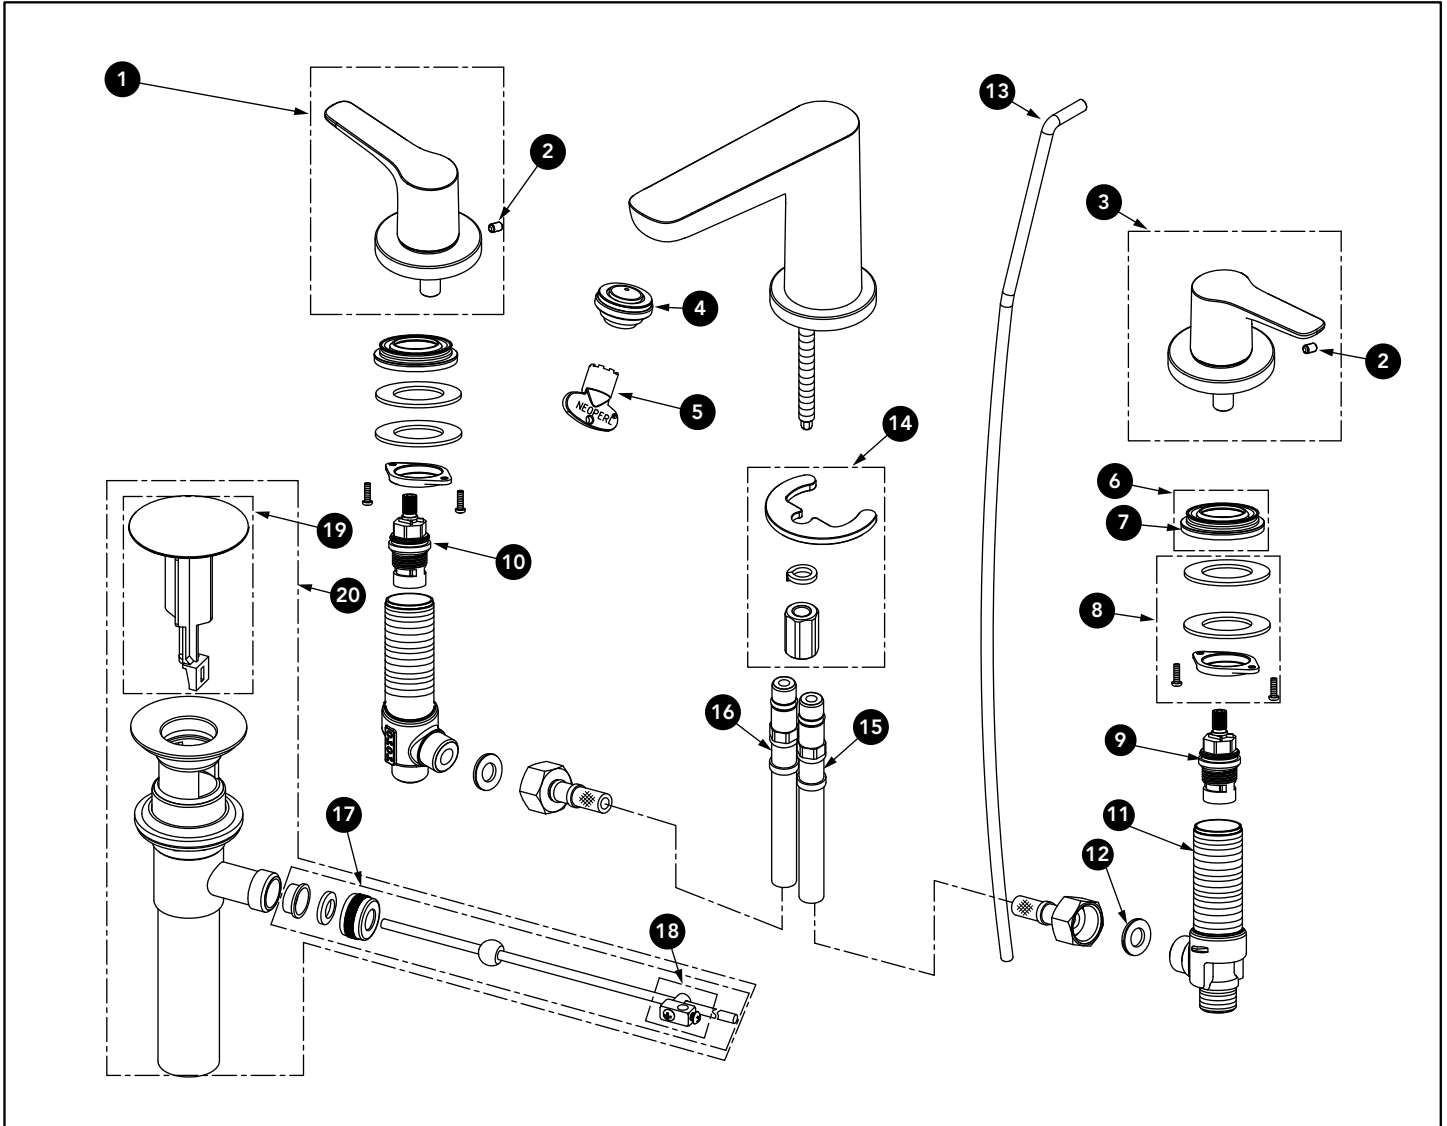

GS Widespread Lavatory Faucet

\* Please specify finish when ordering

Item	Part	Description
1*	THP5174#\$\$	Handle (HOT)
2	THP4365	Set Screw
3*	THP5176#\$\$	Handle (COLD)
4	THP5164	Aerator
5	THP5118	Aerator Key
6	THP5165	Collar
7	THP5166	Foam Gasket
8	THP5167	Rubber Gasket + Metal Washer + Mounting Nut + Mounting Screws
9	THP4416	Cartridge (COLD)
10	THP4417	Cartridge (HOT)
11	THP5170	Valve Body
12	THP5171	Gasket
13*	THP5119#\$\$	Drain Lift Rod
14	THP5120	Spout Mounting Hardware
15	THP5172	Supply Hose (COLD)
16	THP5173	Supply Hose (HOT)
17	THP5123	Pivot Arm+Bushings
18	THP5124	Drain Lift Rod Connecting Part
19*	THP5125#\$\$	Plunger
20*	THP5126#\$\$	Drain Assembly

LEGEND
\$\$ = Denotes Finish
#CP = Polished Chrome
#BN = Brushed Nickel
#PN = Polished Nickel