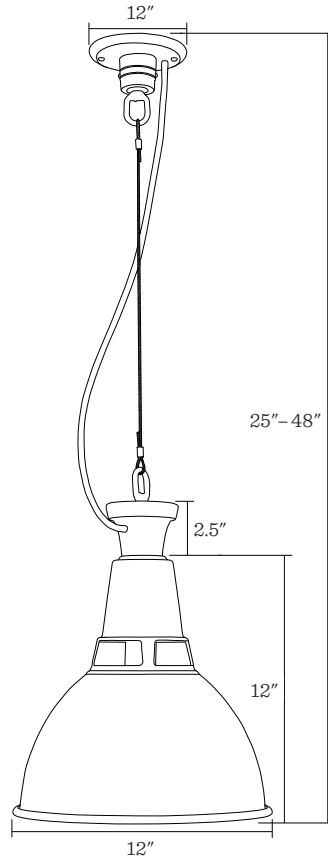

SCHOOLHOUSE

Factory Light 6 Cable Pendant

*Shown in Black, Black insulator, and Houndstooth
Cloth cord at 36"*

Application: Pendant Fixture

Product origin: USA

UL listed:

Wattage:

Incandescent, Medium Base Socket
Max wattage: 150W

Voltage: 120/220V

Dimensions:

Choice of Length: 25"-48"; Extended length
available at additional cost

Canopy Width: 4.75"

Insulator Length: 2.5"

Shade Height: 12"

Shade Diameter: 12"

Shade Finish: BK, ST or WT

Insulator Color: BK or WT

Cord Options: WV, BV, or HT

Details:

- Damp rated
- Includes shade
- Black and White shades feature a white interior
- Clear Coated Steel shade features a clear coated steel interior
- Raw aluminum canopy with oiled steel support cable
- Additional options include Galvanized Cage and Black Cage
- Cage options adds 3.25" in overall length
- Fixture length includes 12" tall shade and 2.5" tall porcelain insulator
- Additional integrated LED option available
- This item is made-to-order and non-returnable

One year guarantee.

Finish Options

Insulator Color

Cord Options