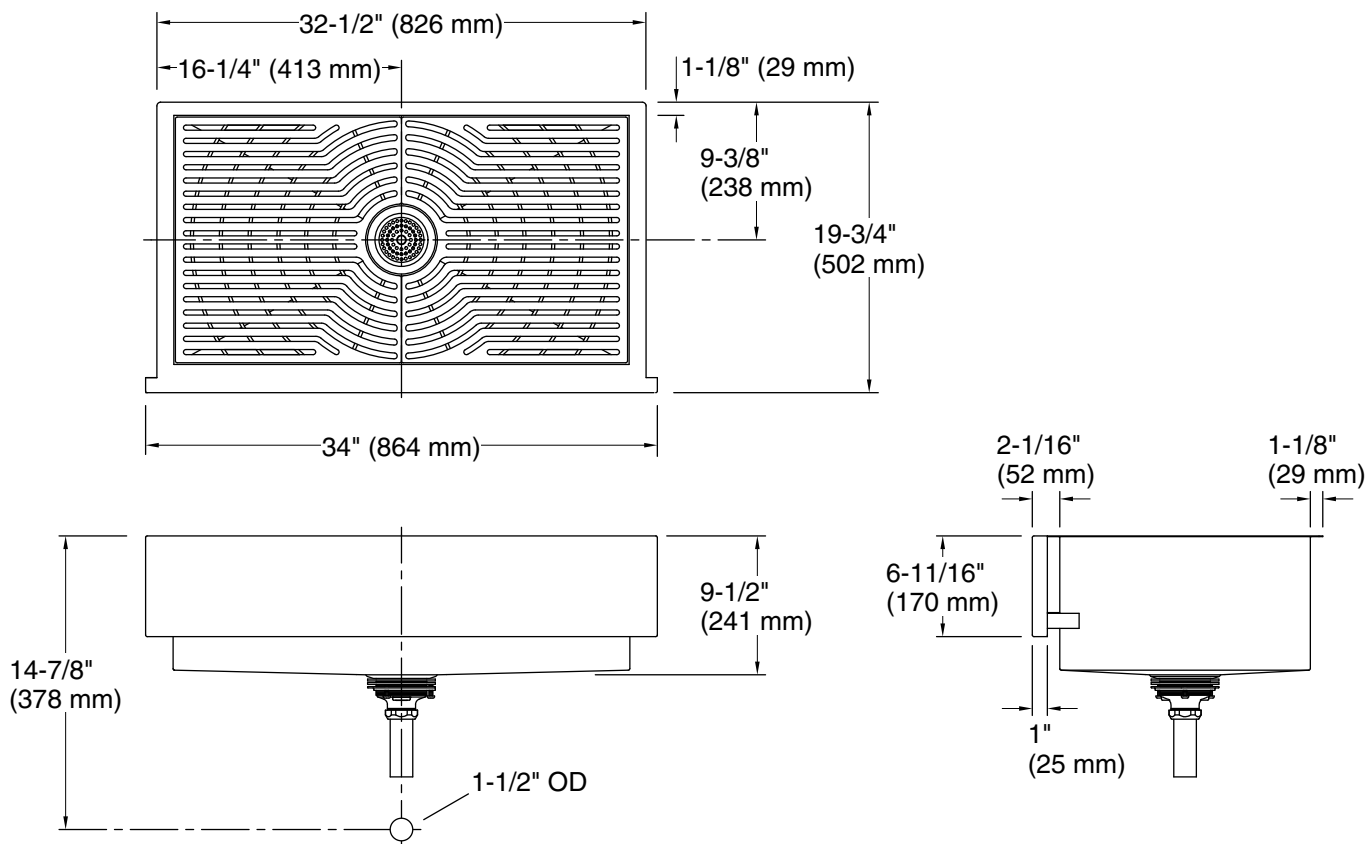

Ludington®

34" undermount single-bowl farmhouse kitchen sink

20243-PC

Features

- Apron-front
- No faucet holes; requires wall- or counter-mount faucet
- 9-1/2" (241 mm) depth provides generous workspace
- 3-3/4" (94 mm) drain opening
- 36" minimum base cabinet width
- Includes silicone sink mat (20285-ASH) and sink drain and strainer (7400)

Technical Information

All product dimensions are nominal.

Basin configuration: Single Bowl

Min. base cabinet width: 36" (914 mm)

Bowl area (Only):
 Length: 30-1/4" (768 mm)
 Width: 16-9/16" (420 mm)
 Bowl depth: 9-3/16" (233 mm)
 Water depth: 9-3/16" (233 mm)

Drain hole: 3-3/4" (94 mm)

Template: 1307774-7, required, included

Notes

Install this product according to the installation instructions.

Countertop manufacturer or cutter must use the cut-out template provided with the product, or a current one provided by Kohler Co. (call 1-800-43-FOCUS). Kohler Co. is not responsible for cut-out errors when the incorrect cut-out template is used.