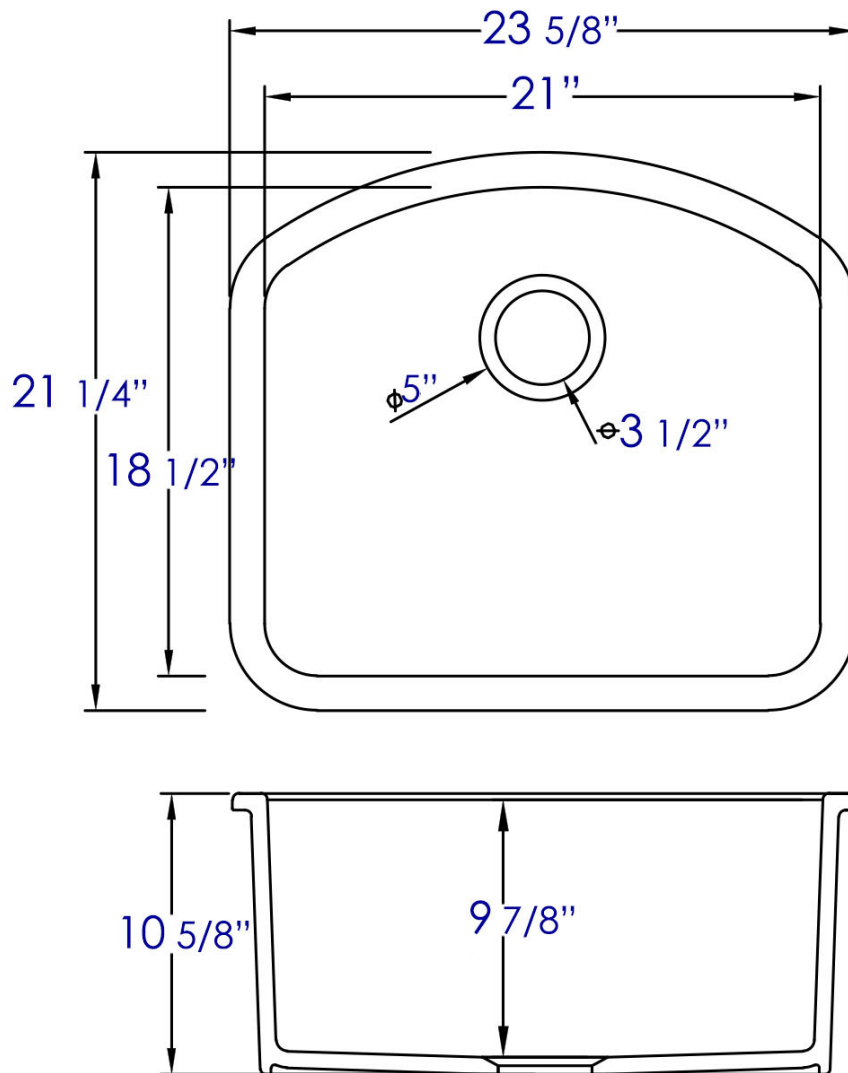

AB2417C

24" White Fireclay Undermount D-Shaped Kitchen Sink

Note: All product dimensions are approximate and should be verified on site prior to installation.
Visit www.ALFIbrand.com for more information.