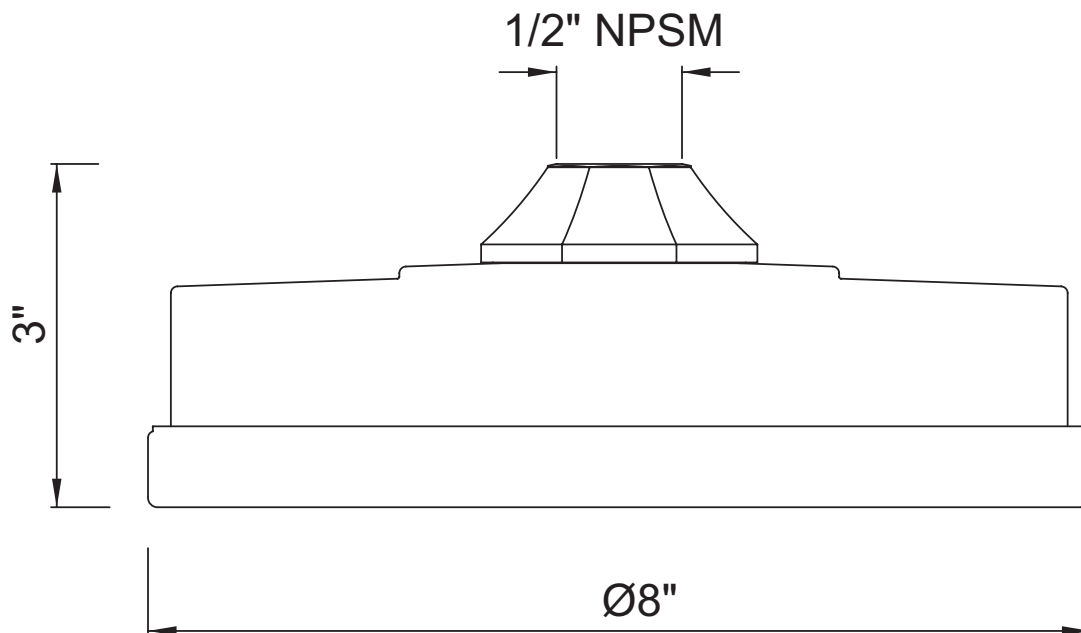

For warranty or additional information, contact:

U.S.A.
houseofrohl.com/support
1-800-777-9762

QUEBEC / MARITIMES / WESTERN CANADA
QUÉBEC / MARITIMES / OUEST CANADIEN
QUEBEC / MARITIMOS / CANADA OCCIDENTAL
houseofrohl.ca/support
1-866-473-8442

ONTARIO
houseofrohl.ca/support
1-800-287-5354