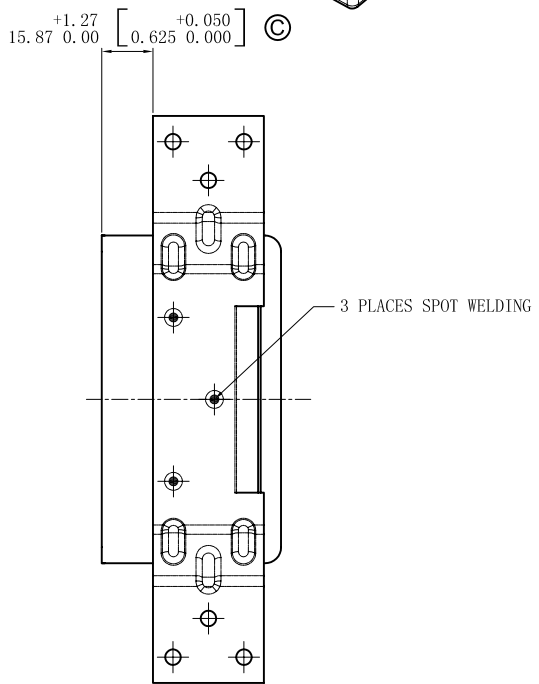

SIDES	BOTTOM
2 1/2" KNOCKOUTS	4 1/2" KNOCKOUTS
8 1/2"-3/4" MOON KNOCKOUTS	3 3/4" KNOCKOUTS
	1 Groud Hump
Material: Steel-0.0625"-G60 Galvanized	

DESCRIPTION
TRADE REFERENCE TERMS

This data sheet is for reference only .GARVIN INDUSTRIES reserves the right to make changes to the design without prior notice.

STANDARD PACKING	<h1 style="text-align: center;">GARVIN INDUSTRIES</h1>		
20 PCS			
TITLE	4-GANG SWITCH BOX 2-1/8" DEEP		
SIZE	DWG NO.		REV
A4	MGSB-4F		E
DATA SHEET			