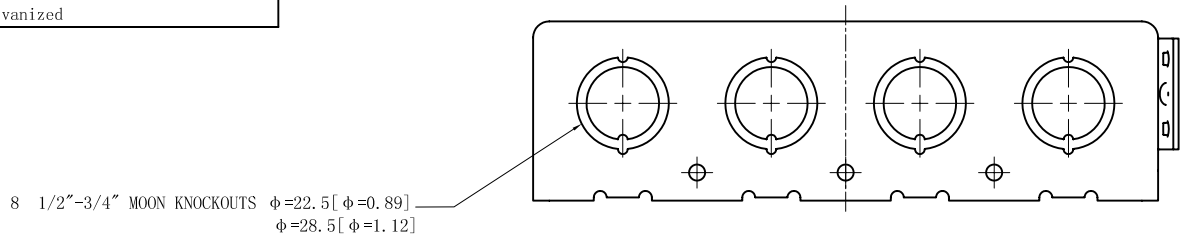

SIDES	BOTTOM
2 1/2" KNOCKOUTS	4 1/2" KNOCKOUTS
8 1/2"-3/4" MOON KNOCKOUTS	3 3/4" KNOCKOUTS
	1 Groud Hump
Material: Steel-0.0625"-G60 Galvanized	

DESCRIPTION
TRADE REFERENCE TERMS

This data sheet is for reference only .GARVIN INDUSTRIES reserves the right to make changes to the design without prior notice.

STANDARD PACKING	<h1 style="text-align: center;">GARVIN INDUSTRIES</h1>		
20 PCS			
TITLE	4-GANG SWITCH BOX 2-1/8" DEEP		
SIZE	DWG NO.		REV
A4	MGSB-4F		E
DATA SHEET			