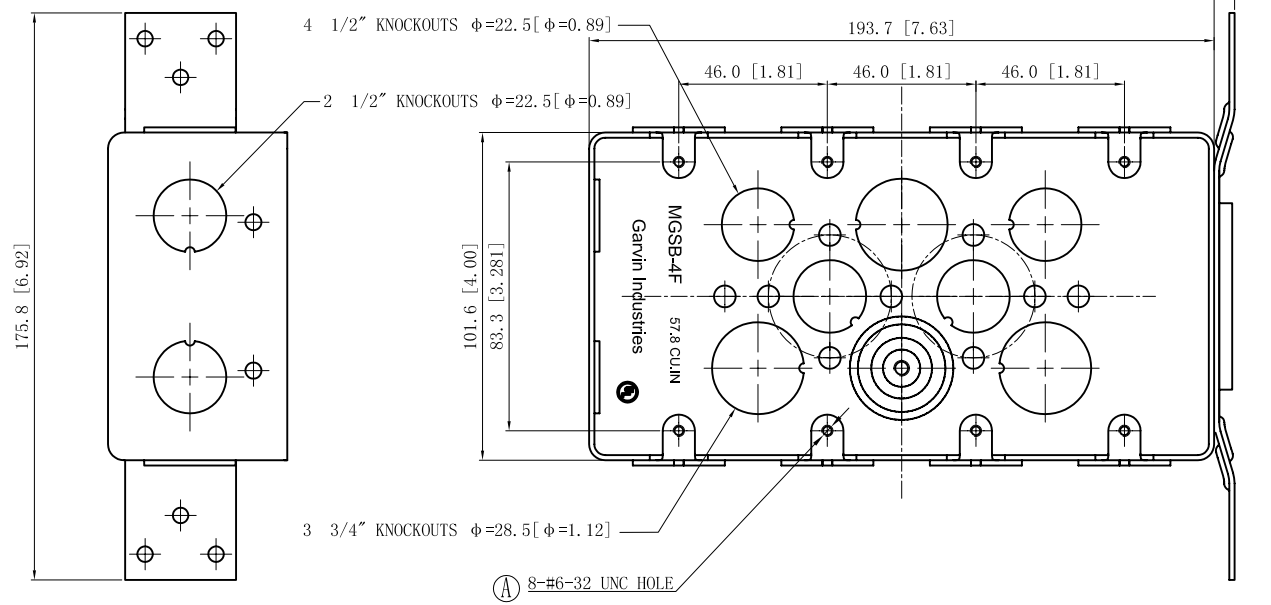

SIDES	BOTTOM
2 1/2" KNOCKOUTS	4 1/2" KNOCKOUTS
8 1/2"-3/4" MOON KNOCKOUTS	3 3/4" KNOCKOUTS
	1 Groud Hump
Material: Steel-0.0625"-G60 Galvanized	

DESCRIPTION
TRADE REFERENCE TERMS

This data sheet is for reference only .GARVIN INDUSTRIES reserves the right to make changes to the design without prior notice.

STANDARD PACKING	<h1 style="text-align: center;">GARVIN INDUSTRIES</h1>		
20 PCS			
TITLE	4-GANG SWITCH BOX 2-1/8" DEEP		
SIZE	DWG NO.		REV
A4	MGSB-4F		E
DATA SHEET			