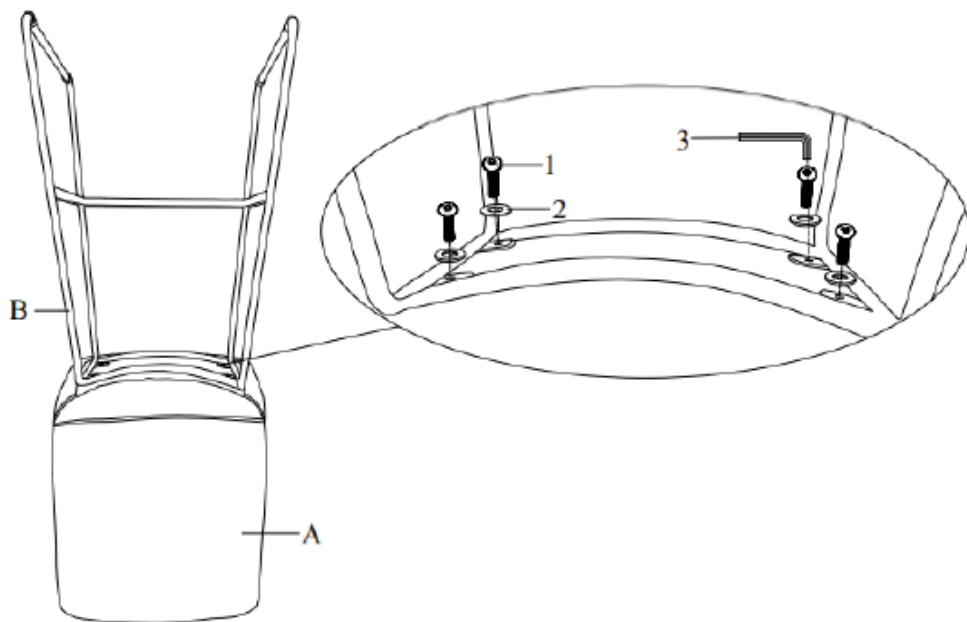

ALLEN KEY SCREW
M6 x 25 mm
QTY 4

2

WASHER
 ϕ M6 x 18 x 1 mm
QTY 4

3

ALLEN KEY
QTY 1

Step 1

1. Place Seat (A) upside down on a flat, smooth surface.
2. Attach Base (B) to the bottom of the Seat (A) using Allen Key Screws (1) and Washers (2).
3. Use Allen Key (3) to tighten. Do not over-tighten.

Step 2

1. Place Stool on a flat, level surface to ensure it is level.
2. If it is uneven, adjust the Base (B) by pressing the uneven leg slightly toward the inside of the stool to make it level.