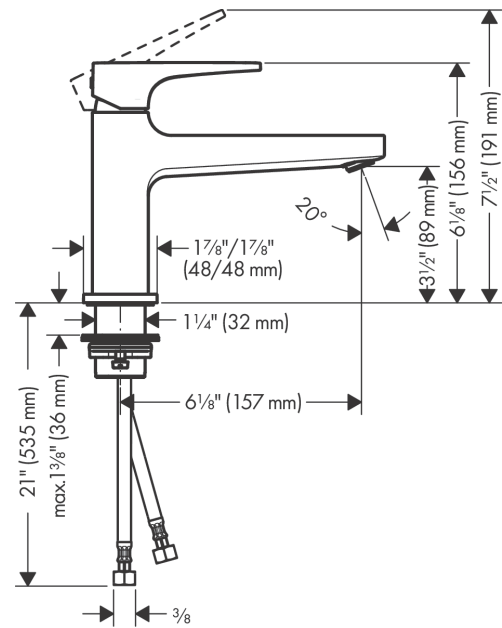

Metropol
Single-Hole Faucet 100 with Lever Handle, 1.2 GPM
 Finishes : **chrome** Part no. : **32505001**

Description

Features

- Aerated spray
- Flow: 1.2 GPM (4.5 L/Min)
- Ceramic cartridge
- Does not include: Pop-up assembly

Item details

List Price \$ 355.00

Technology

Compliance

Product image

Scale drawing

Metropol
Single-Hole Faucet 100 with Lever Handle, 1.2 GPM
 Finishes : **chrome** Part no. : **32505001**

Exploded drawing

Year of production: >01/18

Metropol
Single-Hole Faucet 100 with Lever Handle, 1.2 GPM
 Finishes : **chrome** Part no. : **32505001**

Spare parts list

Year of production: >01/18

Pos.	Description	Part no.	Price	PU
1	handle	92995000	-	1
2	screw cover	95704000	-	1
3	flange	92625000	-	1
4	nut	92689000	-	1
5	O-ring 27x1,5	92527000	-	1
6	O-ring 25x1,5	98146000	-	1
7	cartridge, assy	95973001	-	1
8	seal	98865000	-	1
9	adapter for cartridge	98866000	-	1
10	O-ring 23x2	98398000	-	1
11	aerator M22x1	93098000	-	1
12	service tool	95661000	-	1
13	O-ring 32x1,5	92936000	-	1
14	escutcheon	93048000	-	1
15	flat seal	98749000	-	1
16	fixing set (Ø 32)	13961000	-	1
17	lever collar	97548000	-	1
18	connection hose 23½" M8x0,75 3/8"	98600001	-	1
a	O-ring 7x1,5	98422000	-	1