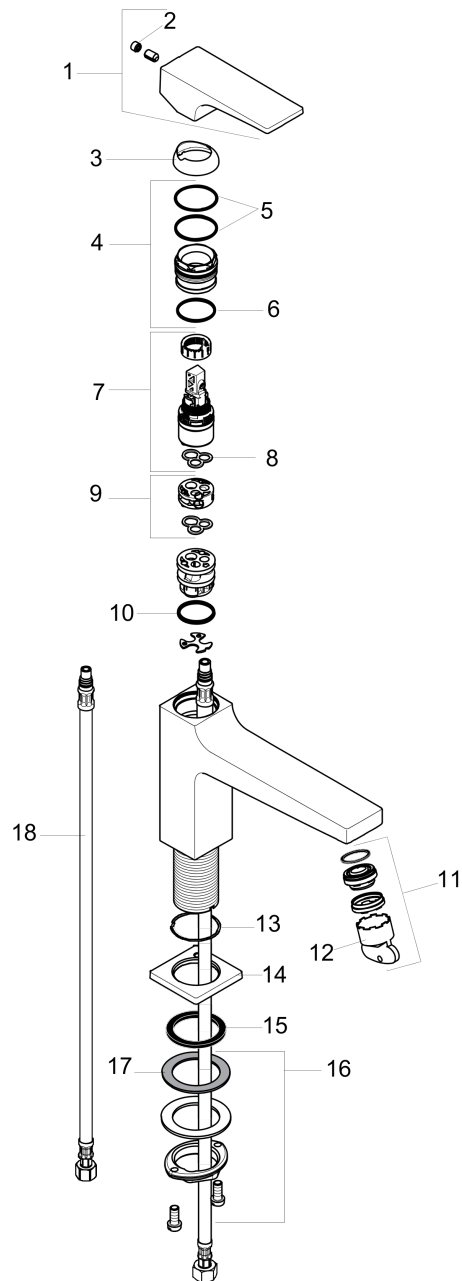

Metropol
Single-Hole Faucet 100 with Lever Handle, 1.2 GPM
 Finishes : **chrome** Part no. : **32505001**

Description

Features

- Aerated spray
- Flow: 1.2 GPM (4.5 L/Min)
- Ceramic cartridge
- Does not include: Pop-up assembly

Item details

List Price \$ 355.00

Technology

Compliance

Product image

Scale drawing

Metropol
Single-Hole Faucet 100 with Lever Handle, 1.2 GPM
 Finishes : **chrome** Part no. : **32505001**

Exploded drawing

Year of production: >01/18

Metropol
Single-Hole Faucet 100 with Lever Handle, 1.2 GPM
 Finishes : **chrome** Part no. : **32505001**

Spare parts list

Year of production: >01/18

Pos.	Description	Part no.	Price	PU
1	handle	92995000	-	1
2	screw cover	95704000	-	1
3	flange	92625000	-	1
4	nut	92689000	-	1
5	O-ring 27x1,5	92527000	-	1
6	O-ring 25x1,5	98146000	-	1
7	cartridge, assy	95973001	-	1
8	seal	98865000	-	1
9	adapter for cartridge	98866000	-	1
10	O-ring 23x2	98398000	-	1
11	aerator M22x1	93098000	-	1
12	service tool	95661000	-	1
13	O-ring 32x1,5	92936000	-	1
14	escutcheon	93048000	-	1
15	flat seal	98749000	-	1
16	fixing set (Ø 32)	13961000	-	1
17	lever collar	97548000	-	1
18	connection hose 23½" M8x0,75 3/8"	98600001	-	1
a	O-ring 7x1,5	98422000	-	1