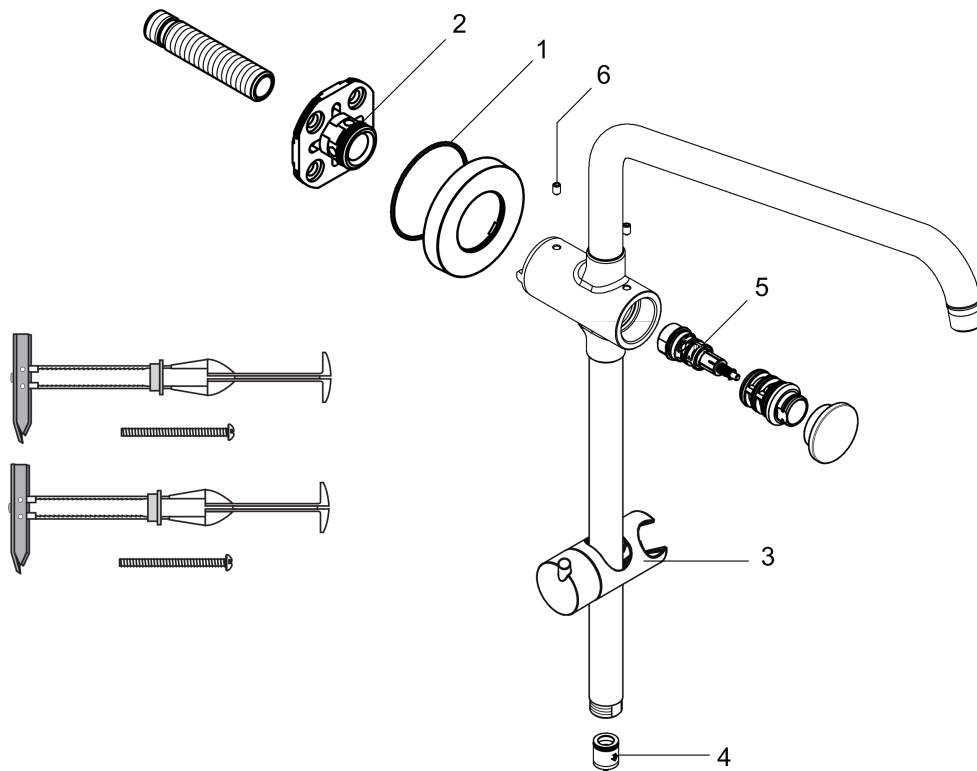

Croma
SAM Set Plus without Shower Components
 Finishes : **chrome** Part no. : **04527000**

Description

Features

- Suitable for shower and tub/shower installations
- The adjustable handshower holder on this model should not be used with a handshower with a spray face larger than 125 mm (5") in diameter
- Locking push-button diverts flow to handshower

Item details

List Price \$ 354.00

Compliance

Product image

Scale drawing

Croma
SAM Set Plus without Shower Components
Finishes : **chrome** Part no. : **04527000**

Exploded drawing

Year of production: >07/14

Croma
SAM Set Plus without Shower Components
 Finishes : **chrome** Part no. : **04527000**

Spare parts list

Year of production: >07/14

Pos.	Description	Part no.	Price	PU
1	O-ring 65x2	98472000	-	1
2	O-ring 25x2,5	92146000	-	1
3	support, assy	95160000	-	1
4	set of non return valves DW 15	94074000	-	1
5	selector (invers)	95657000	-	1
6	hollow set screw M5x8	92851000	-	1