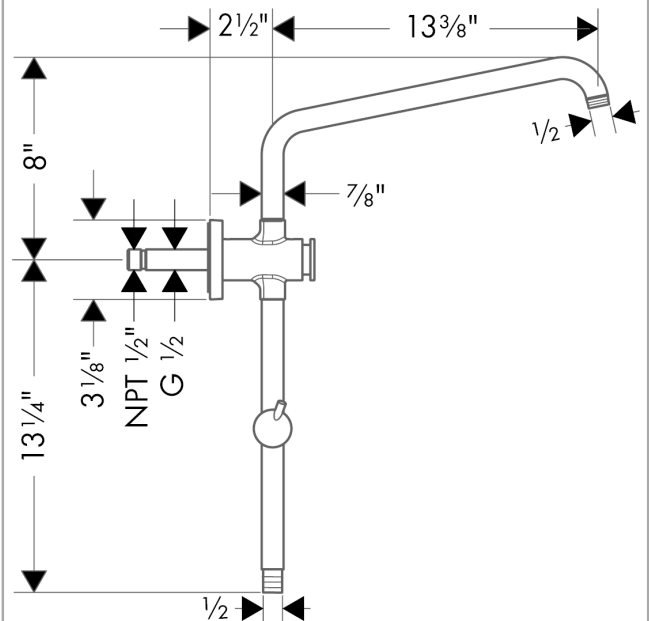

Croma
SAM Set Plus without Shower Components
 Finishes : **chrome** Part no. : **04527000**

Description

Features

- Suitable for shower and tub/shower installations
- The adjustable handshower holder on this model should not be used with a handshower with a spray face larger than 125 mm (5") in diameter
- Locking push-button diverts flow to handshower

Item details

List Price \$ 354.00

Compliance

Product image

Scale drawing

Croma
SAM Set Plus without Shower Components
Finishes : **chrome** Part no. : **04527000**

Exploded drawing

Year of production: >07/14

Croma
SAM Set Plus without Shower Components
 Finishes : **chrome** Part no. : **04527000**

Spare parts list

Year of production: >07/14

Pos.	Description	Part no.	Price	PU
1	O-ring 65x2	98472000	-	1
2	O-ring 25x2,5	92146000	-	1
3	support, assy	95160000	-	1
4	set of non return valves DW 15	94074000	-	1
5	selector (invers)	95657000	-	1
6	hollow set screw M5x8	92851000	-	1