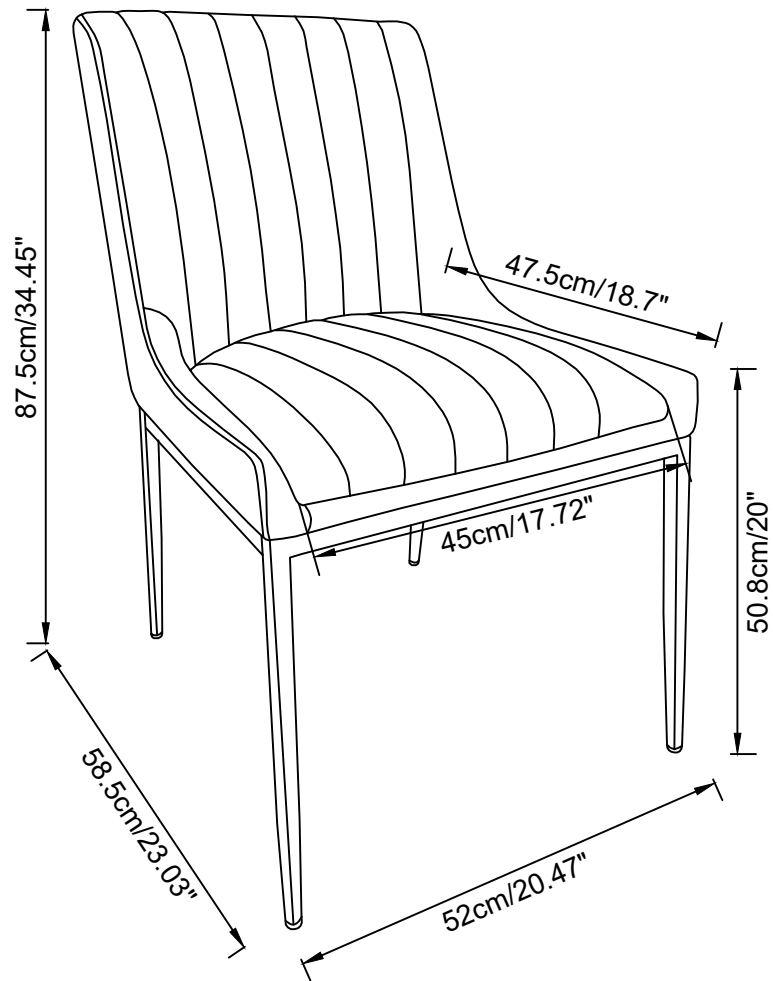

Melody Dining Chair

N.W.: 8.5 kg / 18.7 lbs