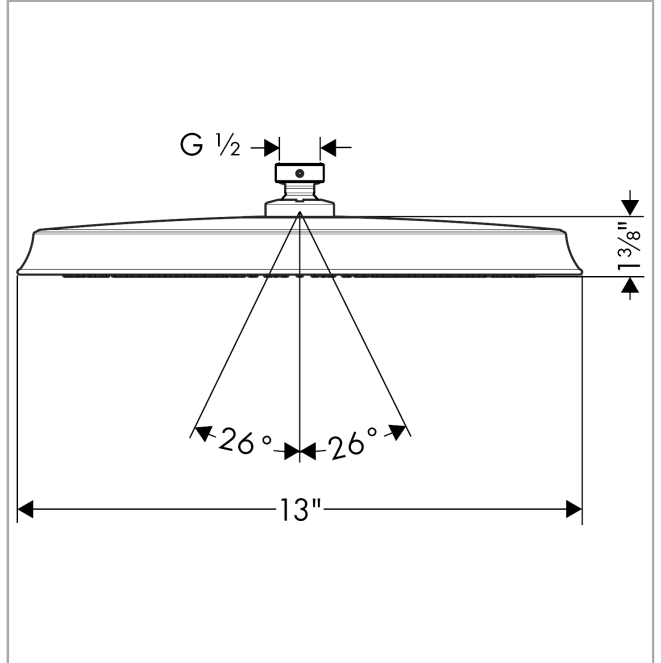

**Raindance Classic
Showerhead 300 1-Jet, 2.5 GPM**

Finishes : **rubbed bronze** Part no. : **28428921**

Description

Features

- Spray modes: RainAir
- 225 no-clog spray channels
- Flow: 2.5 GPM (9.5 L/Min)
- Fully-finished matching spray face

Item details

List Price \$ 1,267.00

Technology

Compliance

Product image

Scale drawing

Raindance Classic
Showerhead 300 1-Jet, 2.5 GPM
Finishes : **rubbed bronze** Part no. : **28428921**

Exploded drawing

Year of production: >06/09

Raindance Classic
Showerhead 300 1-Jet, 2.5 GPM
 Finishes : **rubbed bronze** Part no. : **28428921**

Spare parts list

Year of production: >**06/09**

Pos.	Description	Part no.	Price	PU
1	filter packing	88649000	-	1