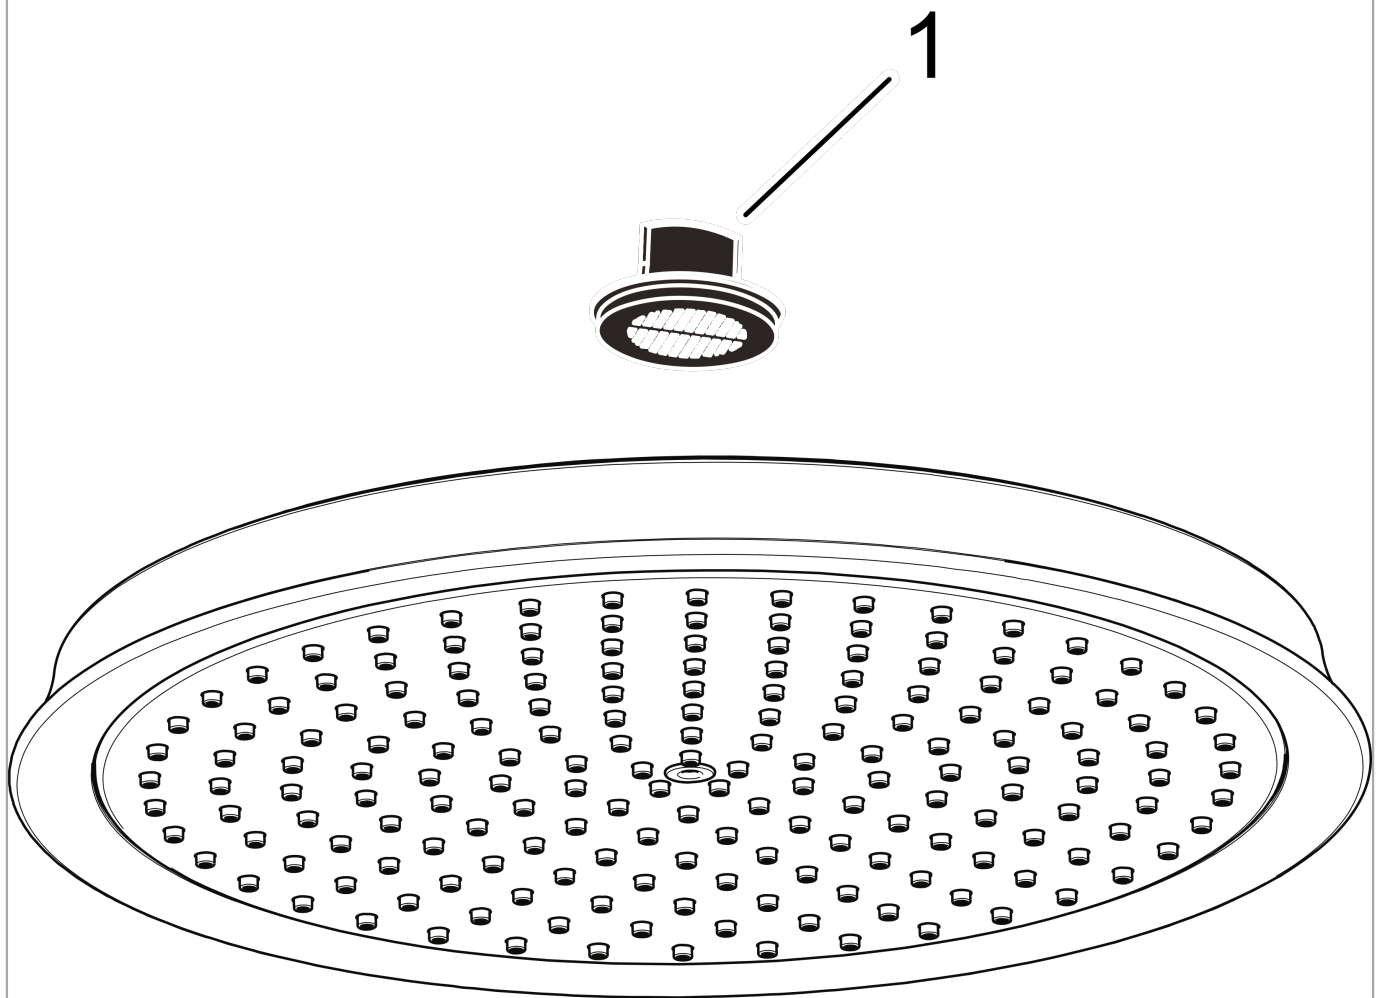

**Raindance Classic
Showerhead 300 1-Jet, 2.5 GPM**

Finishes : **rubbed bronze** Part no. : **28428921**

Description

Features

- Spray modes: RainAir
- 225 no-clog spray channels
- Flow: 2.5 GPM (9.5 L/Min)
- Fully-finished matching spray face

Item details

List Price \$ 1,267.00

Technology

Compliance

Product image

Scale drawing

Raindance Classic
Showerhead 300 1-Jet, 2.5 GPM
Finishes : **rubbed bronze** Part no. : **28428921**

Exploded drawing

Year of production: >06/09

Raindance Classic
Showerhead 300 1-Jet, 2.5 GPM
 Finishes : **rubbed bronze** Part no. : **28428921**

Spare parts list

Year of production: >**06/09**

Pos.	Description	Part no.	Price	PU
1	filter packing	88649000	-	1