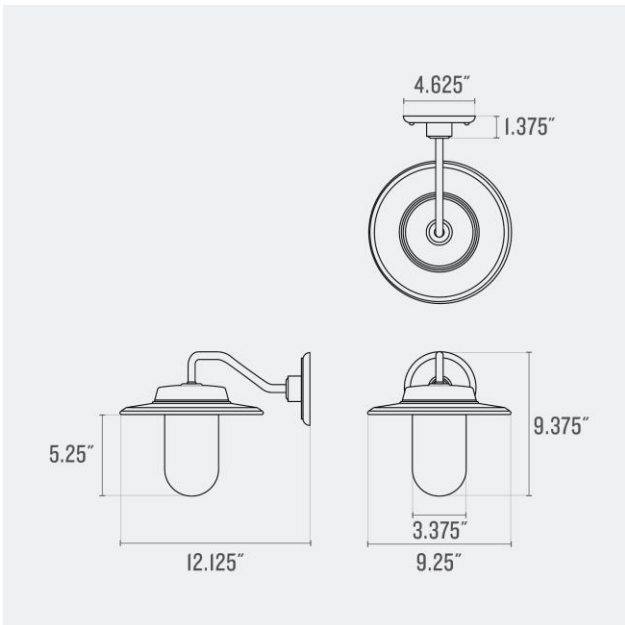

Application: Wall Sconce

Product Origin: Processed and assembled in Portland, Oregon using ethically-sourced domestic and global components.

UL Listed: Yes

Max Wattage: 60 W

Voltage: 120/220 Volts

Location Rating: Wet

Dimensions:

Overall: 9.375" H x 9.25" W x 12.125" D

Shade: 5.25" H x 3.375" W x 3.375" D

Canopy: 4.625" H x 4.625" W x 1.375" D

Materials: Aluminum, Steel, Glass

One year guarantee